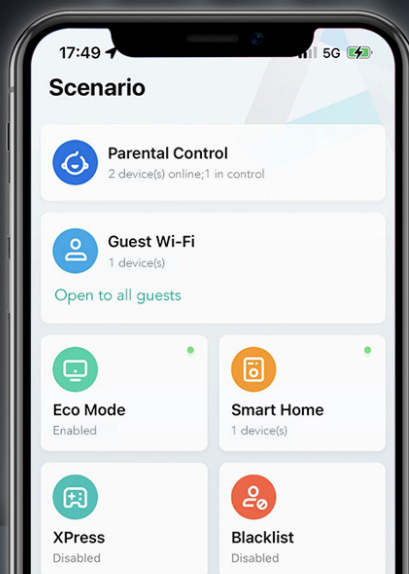

Guest Wi-Fi speed limit & Guest Wi-Fi isolation

Highlight Features

Advanced functions make your network

Simpler

Safer

Agiler

Advanced Parental Controls

Time Limit

Prevent children from getting addicted to the internet by regulating their online time

Speed Limit

Avoid long-term occupation of high bandwidth by a certain terminal

Take Control of Your Home Network at Fingertips

Set up your home network in **Reyee Router App** in two minutes. More **Life-time Free** functions are waiting for you to Explore, Experience, and Expect.

Remote Management

Parental Control

Smart Home

Specifications