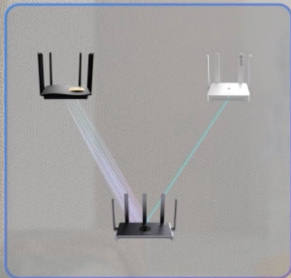

Highlight Features

Mix & Match, Click & Mesh All by **Reyee Mesh**

Whether it's a penthouse, a duplex, or a villa, you can mesh multiple models up with one-click Reyee Mesh to cover the entire home.

Seamless Roaming, Full Space Coverage Wi-Fi Solutions

Wireless & Wired Reyee Mesh