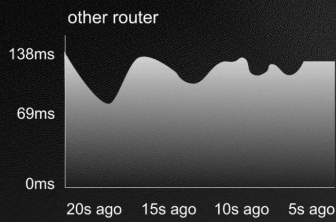

2 x 2, 160MHz

2 x 2, 80 MHz

*The data compares the speed of a 2x2 Wi-Fi 6 solution on a 160 MHz channel in the 5 GHz band with the speed of a 2x2 Wi-Fi 5 solution on an 80 MHz channel in the same 5 GHz.

WAN AGGREGATION

Total 2Gbps WAN for faster connection

RG-EW3000GX PRO features WAN aggregation, delivering ultra-fast gigabit wired speed. You can enjoy a 2 Gbps wired speed from your modems all the way to your PC and gaming console.

Accelerated Wired Connection

Highlight Features

Lag-free Gaming Experience While

Downloading

Three walls

Multiplayers

RG-EW3000GX PRO is equipped with the GameFast gaming engine, which opens up a dedicated channel for gaming services. GameFast prioritizes the identification and forwarding of game data to ensure gaming services are not affected by other services.

138ms High Ping

24ms Stable and Low Ping

*Laboratory data is provided for reference purposes only

Lag-free Gaming Experience While

Downloading

Three walls

Multiplayers

Five independent signal amplifiers increase the signal strength by 40%. Covers up to 1600 sq.ft.