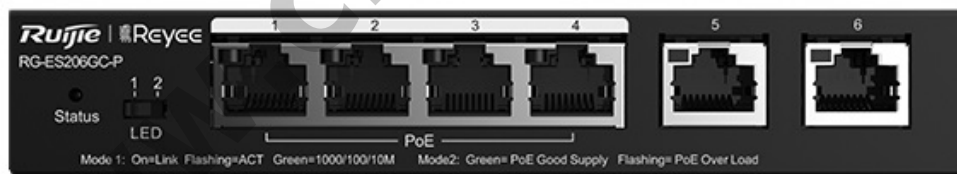

RG-ES206GC-P 6-Port Gigabit Smart Cloud Managed PoE Switch

Kode : RG-ES206GC-P

Brand : Discontinued

Jenis : Discontinued

Harga : Rp 688.000,00

RG-ES206GC-P with 6-Port Gigabit Smart Cloud Managed PoE Switch. Enterprise, Hospitality, Factory, Education, Retails, Surveillance, etc.

Produk ini merupakan produk Fix Price. Pembelian produk tidak dapat menggunakan diskon apapun.

Penawaran Harga Spesial

 **08112039555**

- 6-Port gigabit cloud managed switch with 4 PoE+ ports
- Cost-Effective Smart Cloud Managed Switches
- IP Camera Recognition, Unique Value for CCTV Network
- Automatic Loop Prevention Ensures Service Continuity
- Lifetime management on Ruijie Cloud at anytime anywhere

Specification

Model	RG-ES206GC-P
Ports	6 x 10/100/1000Base-T, 4 x PoE+ ports
Switching capacity	12 Gbps

MAC address table	2000
Fan	Fanless
Dimensions (W x D x H)	148 mm x 78 mm x 26 mm
MTBF	> 200,000
PoE	54W, IEEE 802.3at / IEEE 802.3af
Max. PoE budget	54W
Forwarding rate	7.44 Mpps
Maximum VLAN	16
Port surge	4 kV
Power consumption	≤ 60W
Power supply	54V DC adapter, 1.1A
Operating temperature	0°C to 40°C
Operating humidity	10% to 90% RH