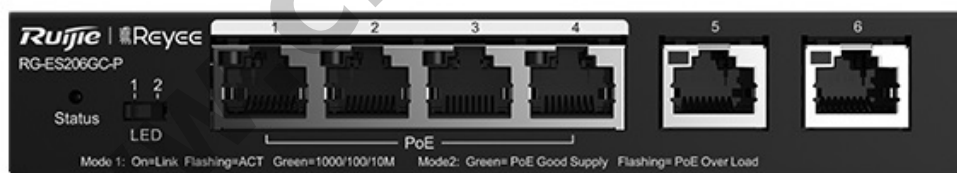

# RG-ES206GC-P 6-Port Gigabit Smart Cloud Managed PoE Switch

**Kode** : RG-ES206GC-P

**Brand** : Discontinued

**Jenis** : Discontinued

**Harga** : Rp 688.000,00

RG-ES206GC-P with 6-Port Gigabit Smart Cloud Managed PoE Switch. Enterprise, Hospitality, Factory, Education, Retails, Surveillance, etc.

**Produk ini merupakan produk Fix Price. Pembelian produk tidak dapat menggunakan diskon apapun.**

Penawaran Harga Spesial

 **08112039555**

- 6-Port gigabit cloud managed switch with 4 PoE+ ports
- Cost-Effective Smart Cloud Managed Switches
- IP Camera Recognition, Unique Value for CCTV Network
- Automatic Loop Prevention Ensures Service Continuity
- Lifetime management on Ruijie Cloud at anytime anywhere

## Specification

<b>Model</b>	RG-ES206GC-P
<b>Ports</b>	6 x 10/100/1000Base-T, 4 x PoE+ ports
<b>Switching capacity</b>	12 Gbps

MAC address table	2000
Fan	Fanless
Dimensions (W x D x H)	148 mm x 78 mm x 26 mm
MTBF	> 200,000
PoE	54W, IEEE 802.3at / IEEE 802.3af
Max. PoE budget	54W
Forwarding rate	7.44 Mpps
Maximum VLAN	16
Port surge	4 kV
Power consumption	≤ 60W
Power supply	54V DC adapter, 1.1A
Operating temperature	0°C to 40°C
Operating humidity	10% to 90% RH