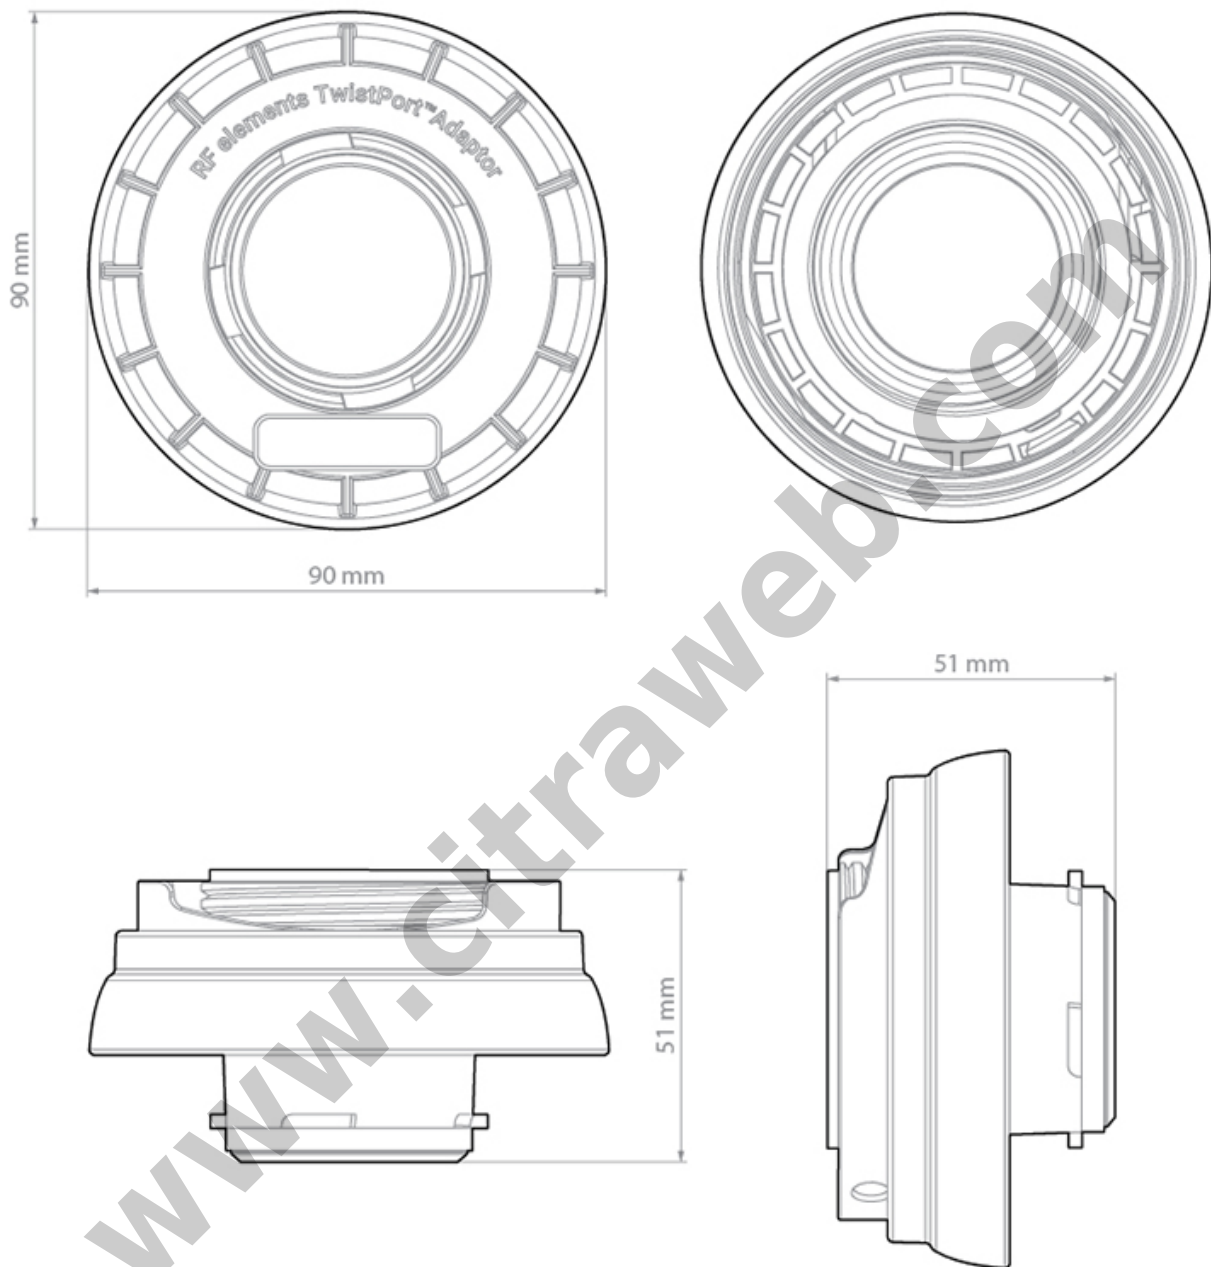

TwistPort Adaptor for Mimosa WG RF ELEMENTS

Kode : TPA-AMU

Brand : RF elements

Jenis : Wireless Antenna

Harga : Rp 410.000,00

Rp 550.000,00

The TwistPort Adaptor for Mimosa WG makes the radio compatible with all TwistPort Antennas. TwistPort Adaptors are equipped with our original quick-locking waveguide port. With the Mimosa WG TwistPort Adaptor, you can easily switch between H/V and dual slant polarization setup.

Penawaran Harga Spesial

 **08112039555**

www.citraweb.com

www.citraweb.com

Antenna Connection	TwistPort - Quick Locking Waveguide Port
Materials	Insert - Aluminium Alloy
	Adaptor - UV stabilized and weather resistant ABS plastic
Flame Rating	UL 94 HB
Temperature	-40°C to +60°C (-40°F to +140°F)
Wind Survival	160 km/h
Weight	0.15 Kg / 0.3 lbs - single unit
	0.18 Kg / 0.4 lbs - single unit incl. package
	19.2 Kg / 42 lbs - carton (100 units)
Single Unit	Retail Box: 109 × 98 × 54 mm
COMPATIBLE WIRELESS PLATFORMS	
RF elements	any TwistPort Antenna
Mimosa Networks	C5x, B5x