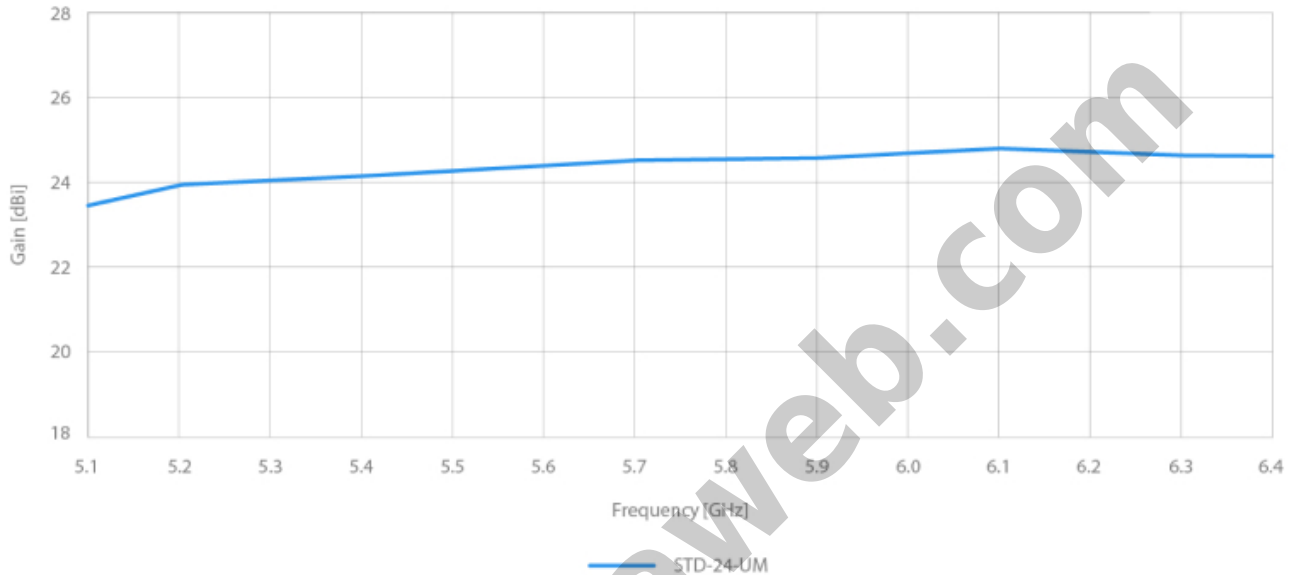

Gain Seimbang untuk Kedua Polarisasi

Antena **StarterDish UM** memberikan kinerja gain yang stabil di seluruh rentang frekuensi kerja dan pada kedua polarisasi. Gain yang stabil menghasilkan performa lapangan yang andal saat terjadi perubahan kanal radio.

Konektivitas Radio yang Fleksibel

Antena **StarterDish UM** menyediakan koneksi waveguide langsung ke konektor waveguide Ubiquiti Networks dan Mimoso.

StarterAdapter, yang dijual terpisah, memungkinkan konektivitas dengan perangkat radio apa pun yang menggunakan antarmuka koaksial. Adapter ini dilengkapi dengan sepasang konektor RP-SMA dan tidak termasuk dalam paket **StarterDish UM**.