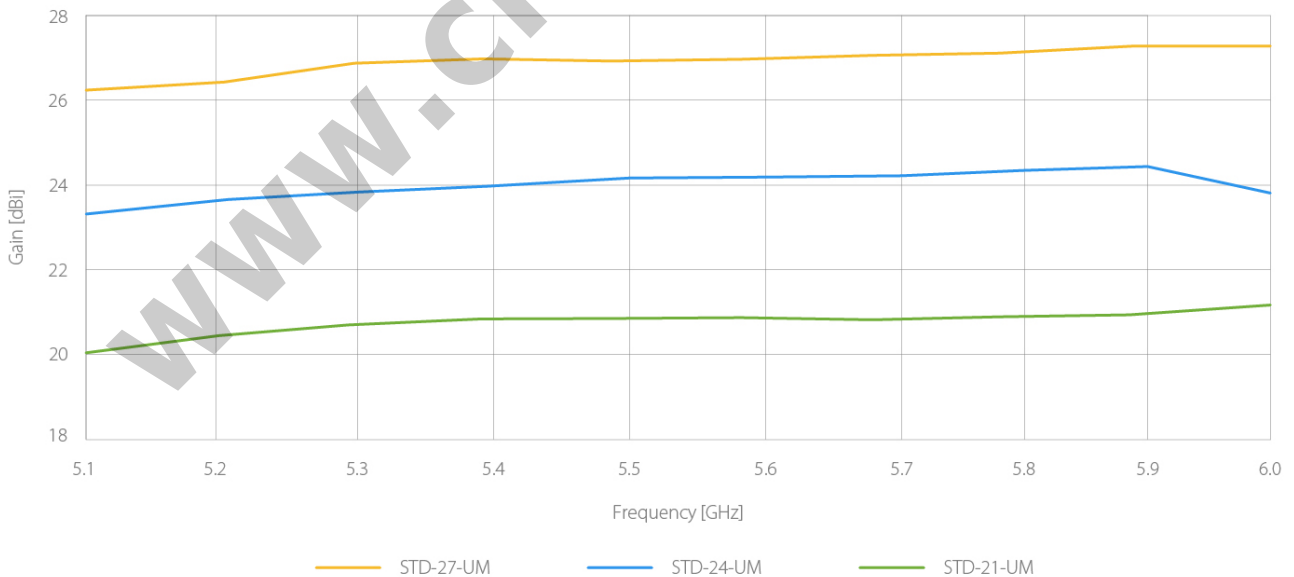

Flexible Radio Connectivity

The StarterDish™ UM antennas provide waveguide connection to Ubiquiti Networks waveguide connector and Mimosa waveguide connector straight out of the box. Separately sold StarterAdapter™ enables connectivity with any radio with coaxial interface. This