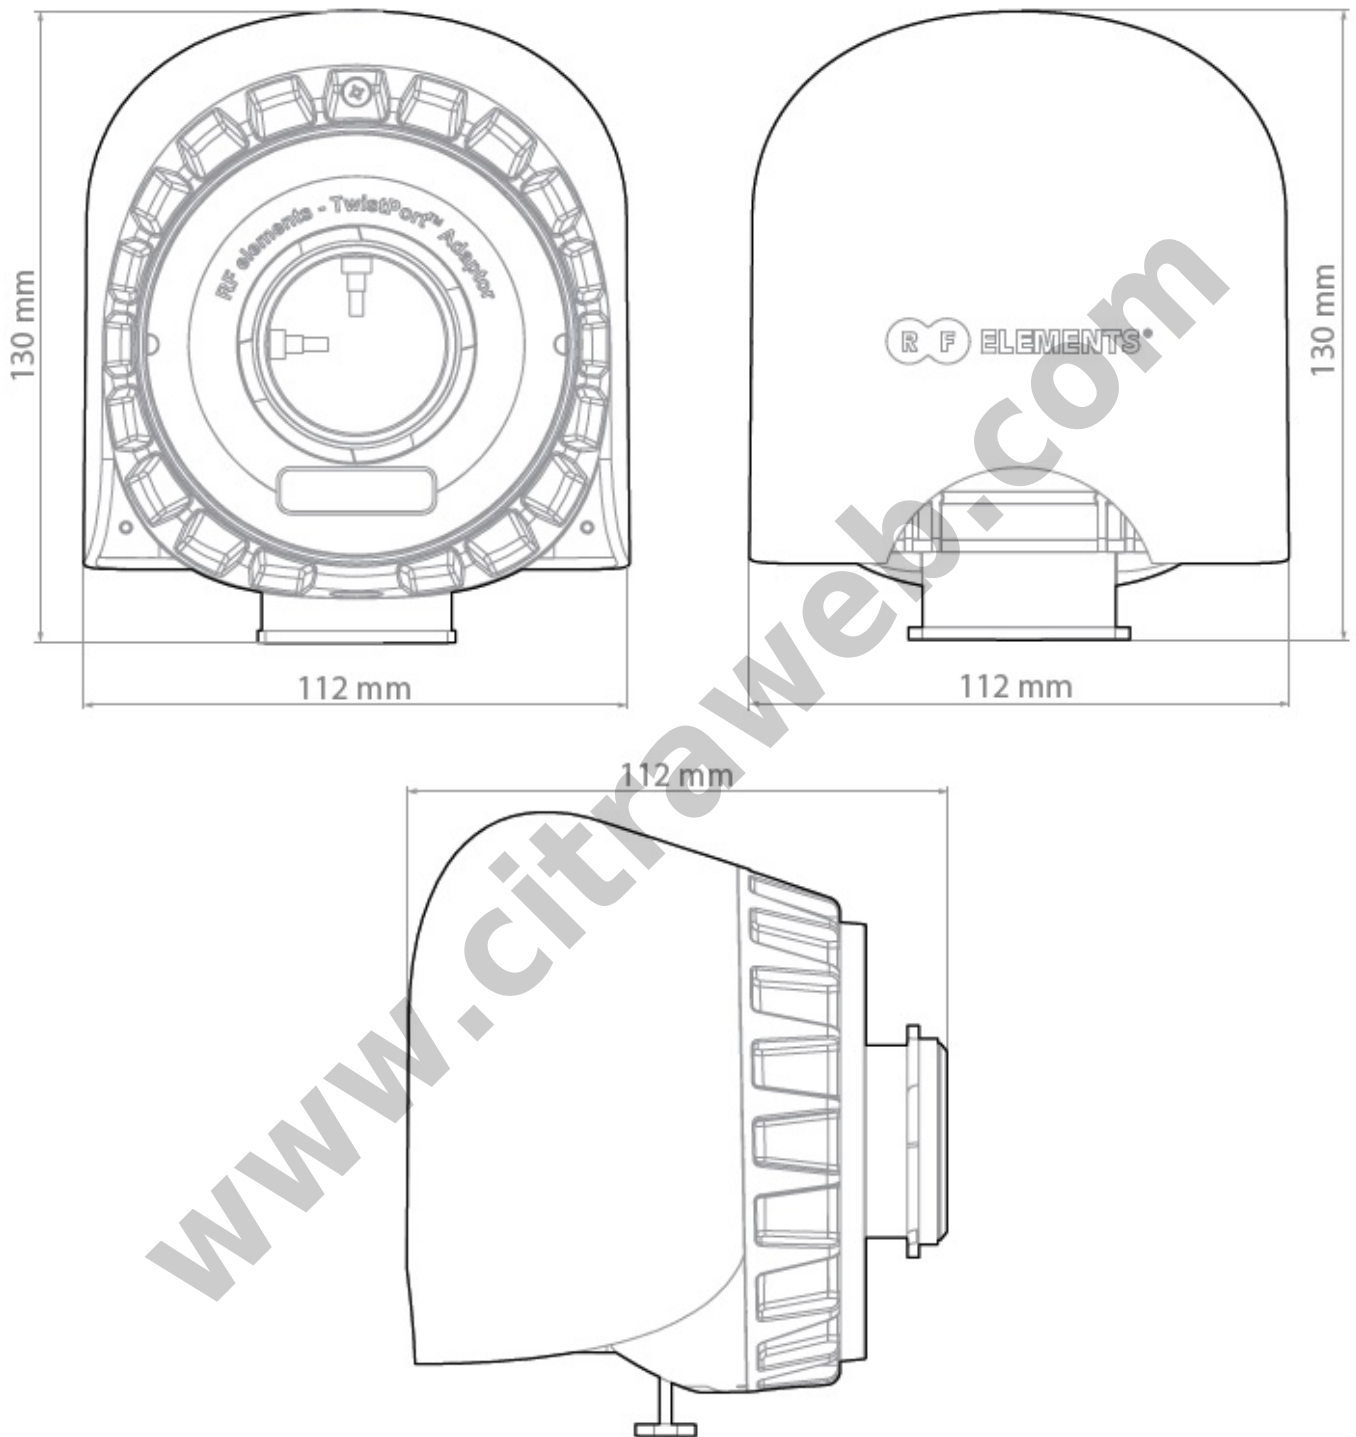

[Download DataSheet](#)

[Download UserGuide](#)