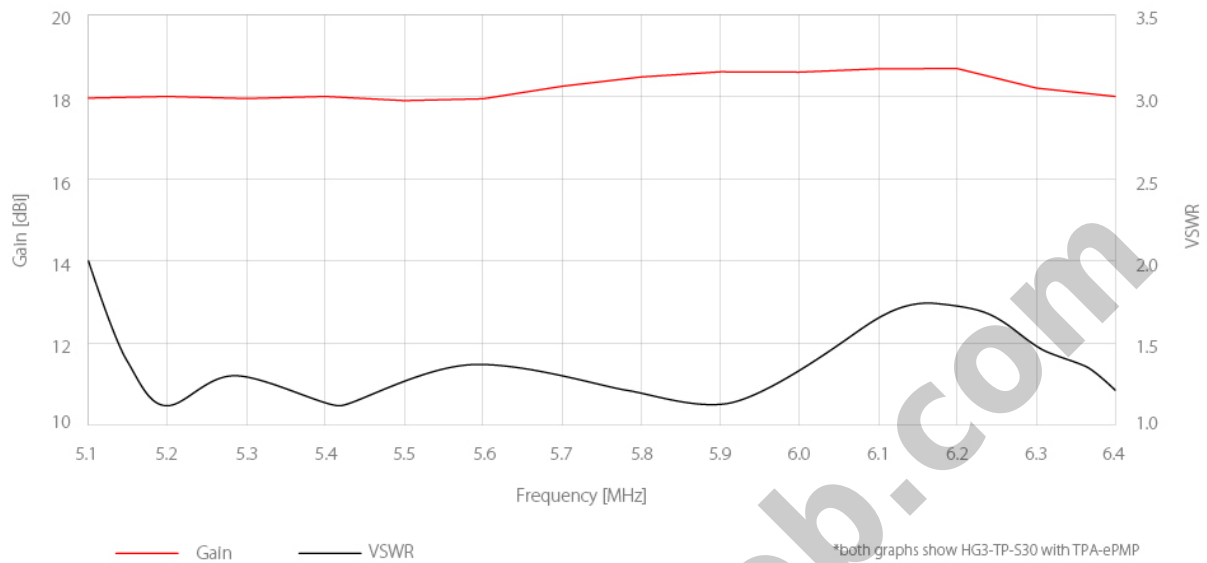

Cambium Networks™
ePMP™ 3000L AP

Market Leading Performance

TwistPort™ Adaptors cover an ultra-wideband spectrum of 5180-6400 MHz and perform with superb efficiency and great VSWR.

Specifications :

| | |
|--------------------|---|
| Antenna Connection | TwistPort™ - Quick Locking Waveguide Port |
| Radio Connection | 2x Slide-On RP-SMA |
| Materials | Insert - Aluminium Alloy |
| | Adaptor - UV stabilized and weather resistant ABS plastic |
| Flame Rating | UL 94 HB |
| Temperature | -40°C to +60°C (-40°F to +140°F) |
| Wind Survival | 160 km/h |
| Weight | 0.4 Kg / 0.9 lbs - single unit |
| | 0.5 Kg / 1.1 lbs - single unit incl. package |
| | 11.2 Kg / 24.7 lbs - carton (20 units) |
| Single Unit | Retail Box: 13 x 12 x 13.5 cm |
| Frequency Range | 5180 - 6400 MHz |
| Polarization | Dual Linear H + V |