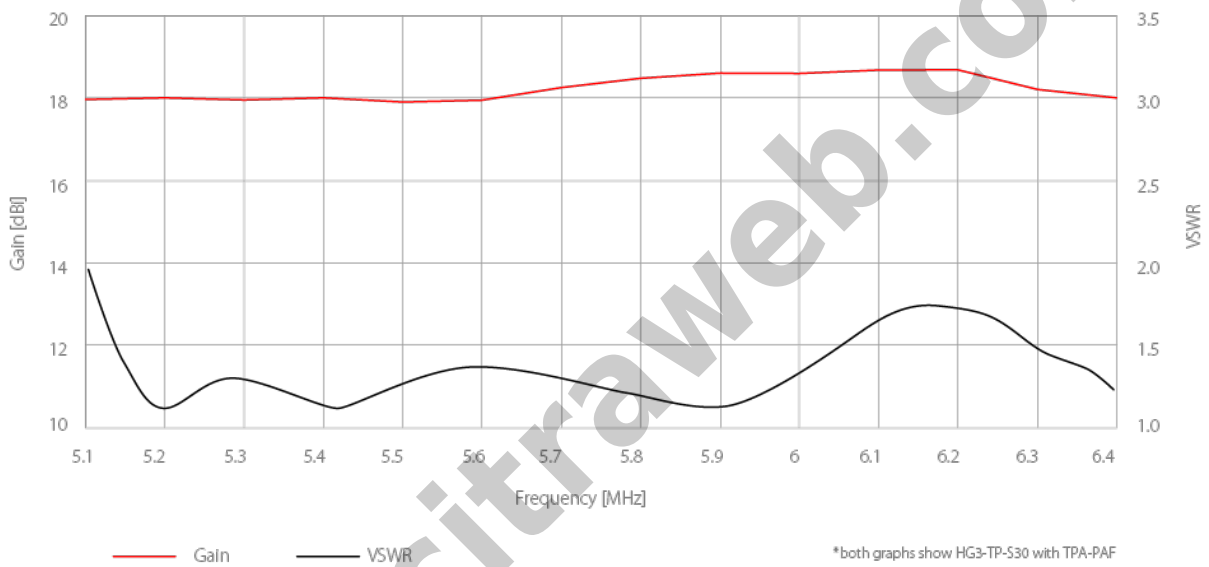

Market Leading Performance

TwistPort™ Adaptors cover an ultra-wideband spectrum of 5180-6400 MHz and perform with superb efficiency with very well managed VSWR.

Easy Installation

We are the Champions of Easy. Check out yourself:

Antenna Connection	TwistPort - Quick Locking Waveguide Port
Radio Connection	2x Slide-On RP-SMA and 1x SMA for GPS
Materials	Insert - Aluminium Alloy
	Adapter - UV stabilized and weather resistant ABS plastic
Flame Rating	UL 94 HB
Temperature	-40°C to +60°C (-40°F to +140°F)
Wind Survival	160 km/h
Weight	0.34 Kg / 0.75 lbs - single unit