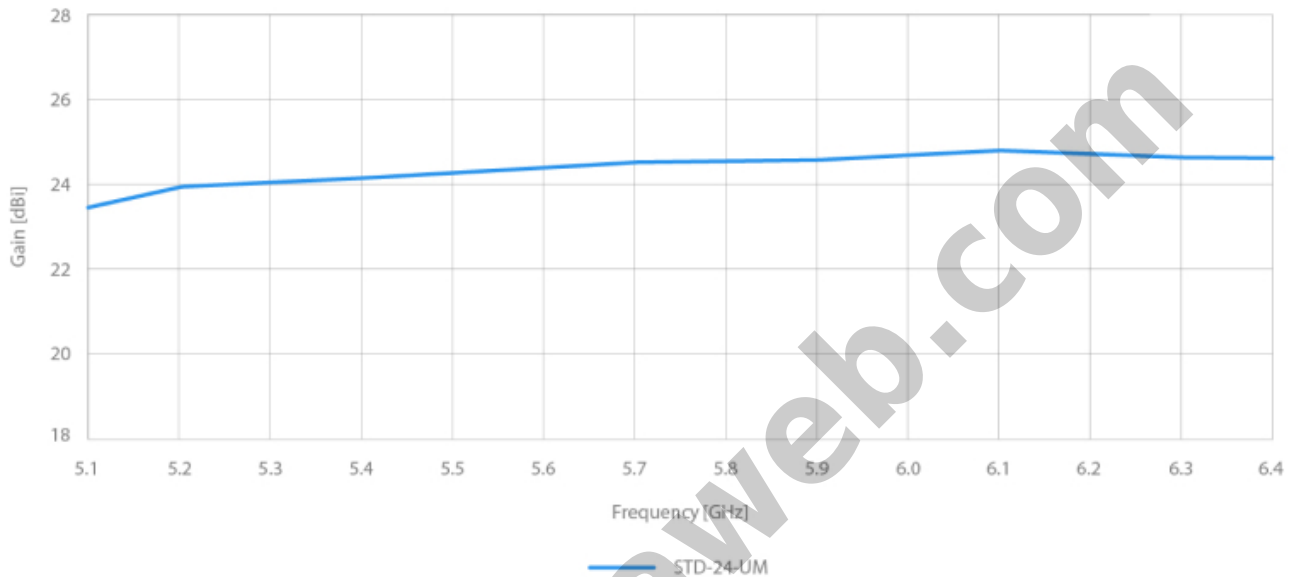

Gain Seimbang untuk Kedua Polarisasi

Antena **StarterDish UM** memberikan kinerja gain yang stabil di seluruh rentang frekuensi kerja dan pada kedua polarisasi. Gain yang stabil menghasilkan performa lapangan yang andal saat terjadi perubahan kanal radio.

Konektivitas Radio yang Fleksibel

Antena **StarterDish UM** menyediakan koneksi waveguide langsung ke konektor waveguide Ubiquiti Networks dan Mimoso.

StarterAdapter, yang dijual terpisah, memungkinkan konektivitas dengan perangkat radio apa pun yang menggunakan antarmuka koaksial. Adapter ini dilengkapi dengan sepasang konektor RP-SMA dan tidak termasuk dalam paket **StarterDish UM**.