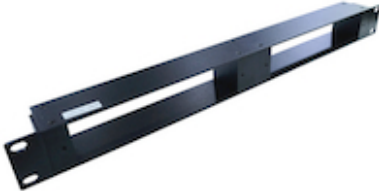

## CWDM 1U bracket

**Kode** : CWDM-1U

**Brand** : Mikrobits

**Jenis** : WDM System

**Harga** : Rp 355.000,00

1U Chassis bracket that can hold two units of CWDM-4CH-20 / CWDM-8CH-20 / DWDM-8CH-100

Penawaran Harga Spesial