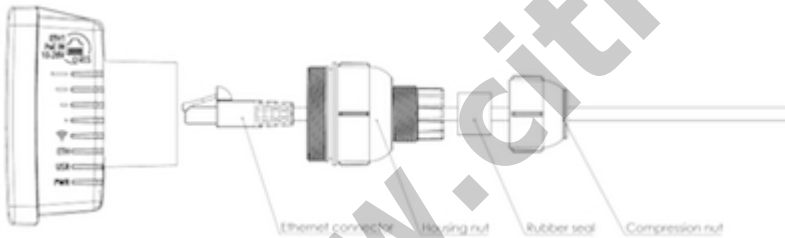

Embedded Wireless RBLDFG-5acD

Kode : RBLDFG-5acD

Brand : Discontinued

Jenis : Discontinued

Harga : Rp 970.000,00

RBLDFG-5acD adalah salah satu produk Mikrotik RouterBoard yang cukup unik. Termasuk di varian wireless outdoor embeded yang menggunakan standart 5Ghz 802.11a/n/ac dan memiliki antena internal 9dbi. Keunikannya ada di bentuknya yang tidak hanya kecil tetapi juga spesial yang bisa dipasangkan pada antenna parabola. Jika dipasangkan pada antenna parabola, secara teoritis bisa meningkatkan gain perangkat ini hingga ~30db (tergantung jenis antenna parabola yang digunakan).

Penawaran Harga Spesial

08112039555

The LDF (Lite Dish Feed) is an outdoor wireless system with a built in antenna, meant to be installed on satellite offset dish antennas. The dish will act as a reflector, amplifying the signal.

This means you can use any available satellite TV dish with an offset mount to quickly deploy powerful long range wireless links. The offset mount is universal at 40mm diameter, and the LDF can easily be placed inside it. Since the LDF itself is a tiny little package, it makes shipping and deployment simple and low cost.

Using a dish of up to 100cm in diameter, it is possible to obtain antenna amplification of up to 33dBi. The device comes preinstalled with RouterOS and is ready to use.

Assembly :

Detail Barang:

- Routerboard RBLDFG-5acD
- 1 port ethernet (1 untuk PoE)
- Power Adaptor 24 V
- Gigabit Power over Ethernet Spliter