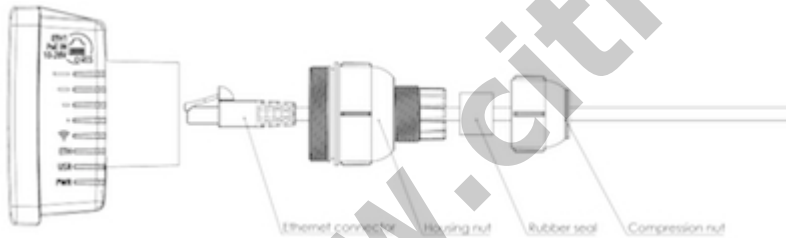

Embedded Wireless RBLDFG-5acD

**Kode** : RBLDFG-5acD**Brand** : Discontinued**Jenis** : Discontinued**Harga** : Rp 970.000,00

RBLDFG-5acD adalah salah satu produk Mikrotik RouterBoard yang cukup unik. Termasuk di varian wireless outdoor embeded yang menggunakan standart 5Ghz 802.11a/n/ac dan memiliki antena internal 9dbi. Keunikannya ada di bentuknya yang tidak hanya kecil tetapi juga spesial yang bisa dipasangkan pada antenna parabola. Jika dipasangkan pada antenna parabola, secara teoritis bisa meningkatkan gain perangkat ini hingga ~30db (tergantung jenis antenna parabola yang digunakan).

Penawaran Harga Spesial **08112039555**

The LDF (Lite Dish Feed) is an outdoor wireless system with a built in antenna, meant to be installed on satellite offset dish antennas. The dish will act as a reflector, amplifying the signal.

This means you can use any available satellite TV dish with an offset mount to quickly deploy powerful long range wireless links. The offset mount is universal at 40mm diameter, and the LDF can easily be placed inside it. Since the LDF itself is a tiny little package, it makes shipping and deployment simple and low cost.

Using a dish of up to 100cm in diameter, it is possible to obtain antenna amplification of up to 33dBi. The device comes preinstalled with RouterOS and is ready to use.

Assembly :

Detail Barang:

- Routerboard RBLDFG-5acD
- 1 port ethernet (1 untuk PoE)
- Power Adaptor 24 V
- Gigabit Power over Ethernet Spliter