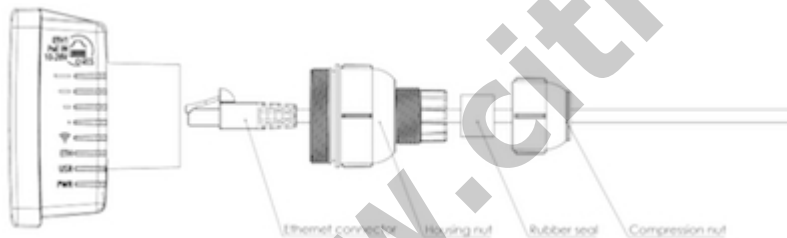

## Embedded Wireless RBLDFG-5acD

**Kode** : RBLDFG-5acD

**Kategori** : Embedded 5.xGHz

**Harga** : Rp 970.000,00

RBLDFG-5acD adalah salah satu produk Mikrotik RouterBoard yang cukup unik. Termasuk di varian wireless outdoor embeded yang menggunakan standart 5Ghz 802.11a/n/ac dan memiliki antena internal 9dbi. Keunikannya ada di bentuknya yang tidak hanya kecil tetapi juga spesial yang bisa dipasangkan pada antenna parabola. Jika dipasangkan pada antenna parabola, secara teoritis bisa meningkatkan gain perangkat ini hingga ~30db (tergantung jenis antenna parabola yang digunakan).

Penawaran Harga Spesial

08112039555

The LDF (Lite Dish Feed) is an outdoor wireless system with a built in antenna, meant to be installed on satellite offset dish antennas. The dish will act as a reflector, amplifying the signal.

This means you can use any available satellite TV dish with an offset mount to quickly deploy powerful long range wireless links. The offset mount is universal at 40mm diameter, and the LDF can easily be placed inside it. Since the LDF itself is a tiny little package, it makes shipping and deployment simple and low cost.

Using a dish of up to 100cm in diameter, it is possible to obtain antenna amplification of up to 33dBi. The device comes preinstalled with RouterOS and is ready to use.

**Assembly :**

**Detail Barang:**