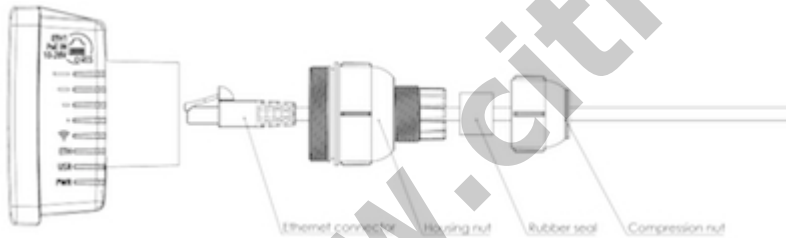

## Embedded Wireless RBLDFG-5acD

**Kode** : RBLDFG-5acD**Brand** : Discontinued**Jenis** : Discontinued**Harga** : Rp 970.000,00

RBLDFG-5acD adalah salah satu produk Mikrotik RouterBoard yang cukup unik. Termasuk di varian wireless outdoor embeded yang menggunakan standart 5Ghz 802.11a/n/ac dan memiliki antena internal 9dbi. Keunikannya ada di bentuknya yang tidak hanya kecil tetapi juga spesial yang bisa dipasangkan pada antenna parabola. Jika dipasangkan pada antenna parabola, secara teoritis bisa meningkatkan gain perangkat ini hingga ~30db (tergantung jenis antenna parabola yang digunakan).

Penawaran Harga Spesial

 08112039555

The LDF (Lite Dish Feed) is an outdoor wireless system with a built in antenna, meant to be installed on satellite offset dish antennas. The dish will act as a reflector, amplifying the signal.

This means you can use any available satellite TV dish with an offset mount to quickly deploy powerful long range wireless links. The offset mount is universal at 40mm diameter, and the LDF can easily be placed inside it. Since the LDF itself is a tiny little package, it makes shipping and deployment simple and low cost.

Using a dish of up to 100cm in diameter, it is possible to obtain antenna amplification of up to 33dBi. The device comes preinstalled with RouterOS and is ready to use.

**Assembly :**

**Detail Barang:**