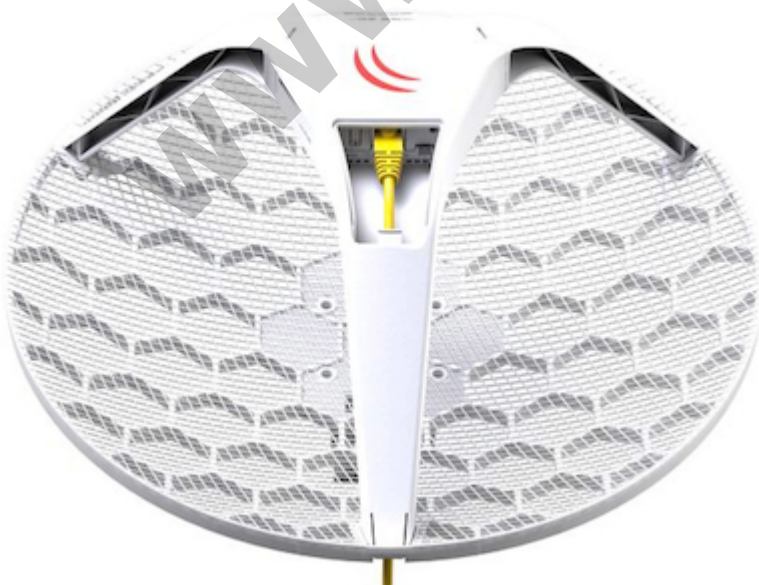

Embedded Wireless LHG XL HP5

Kode : RBLHG-5HPnD-XL

Brand : Mikrotik

Jenis : Wireless Outdoor

Harga : Rp 1.650.000,00

Produk Mikrotik variant terbaru yang menggabungkan Antenna Grid Outdoor gain besar dengan RouterBoard yang memiliki banyak fitur. Mengutamakan gain antenna besar yang bisa digunakan di link wireless lebih jauh dari produk lain, siap digunakan di jaringan wireless backbone Anda.

Penawaran Harga Spesial

 08112039555

The Light Head Grid (LHG) is a compact and light wireless device with an integrated dual polarization grid antenna at a revolutionary price. It is perfect for point to point links or for use as a CPE at longer distances. Several models are available with standard power, high power and even the XL with a higher gain and larger grid.

The grid design ensures protection against wind, and the fact that the antenna element is built into the wireless unit means no loss on cables.

Antenna Specification :

Operating frequency : 5150 - 5875 MHz
 Antenna gain : 27 +/- 0.5 dBi
 Antenna beam width : 6.4°
 Cross polar : 15 dBi
 Port to port isolation : 23 dB
 Front to back ratio : 25 dB

Detail Barang:

- Routerboard RBLHG-5HPnD-XL dengan outdoor Grid Antenna 5Ghz 27dbi
- 1 port ethernet (1 untuk PoE)
- 24V 0.38 A Power adapter
- Power over Ethernet Injector
- 2 pcs metal ring
- K-LHG kit