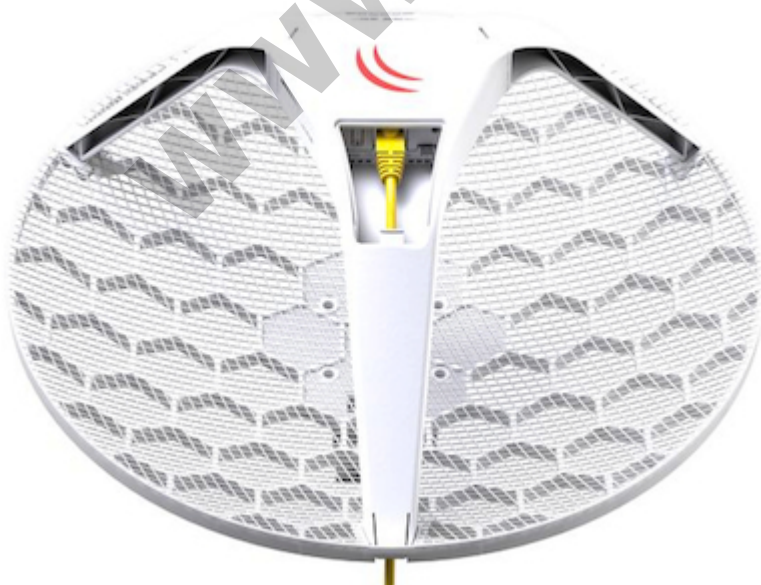

Embedded Wireless LHG XL HP5

Kode : RBLHG-5HPnD-XL

Brand : Mikrotik

Jenis : Wireless Outdoor

Harga : Rp 1.650.000,00

Produk Mikrotik variant terbaru yang menggabungkan Antenna Grid Outdoor gain besar dengan RouterBoard yang memiliki banyak fitur. Mengutamakan gain antenna besar yang bisa digunakan di link wireless lebih jauh dari produk lain, siap digunakan di jaringan wireless backbone Anda.

Penawaran Harga Spesial

 08112039555

The Light Head Grid (LHG) is a compact and light wireless device with an integrated dual polarization grid antenna at a revolutionary price. It is perfect for point to point links or for use as a CPE at longer distances. Several models are available with standard power, high power and even the XL with a higher gain and larger grid.

The grid design ensures protection against wind, and the fact that the antenna element is built into the wireless unit means no loss on cables.

Antenna Specification :

Operating frequency : 5150 - 5875 MHz
Antenna gain : 27 +/- 0.5 dBi
Antenna beam width : 6.4°
Cross polar : 15 dBi
Port to port isolation : 23 dB
Front to back ratio : 25 dB

Detail Barang:

- Routerboard RBLHG-5HPnD-XL dengan outdoor Grid Antenna 5Ghz 27dbi
- 1 port ethernet (1 untuk PoE)
- 24V 0.38 A Power adapter
- Power over Ethernet Injector
- 2 pcs metal ring
- K-LHG kit