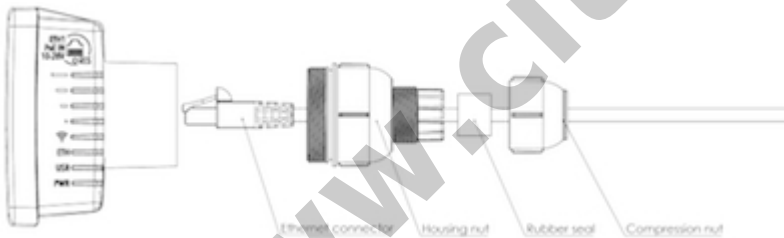

***Spesifikasi perangkat dijual bisa berbeda dengan yang ditampilkan karena menyesuaikan dengan regulasi di Indonesia.**

Penawaran Harga Spesial

 08112039555

The LDF (Lite Dish Feed) is an outdoor wireless system with a built in antenna, meant to be installed on satellite offset dish antennas. The dish will act as a reflector, amplifying the signal.

This means you can use any available satellite TV dish with an offset mount to quickly deploy powerful long range wireless links. The offset mount is universal at 40mm diameter, and the LDF can easily be placed inside it. Since the LDF itself is a tiny little package, it makes shipping and deployment simple and low cost.

Using a dish of up to 100cm in diameter, it is possible to obtain antenna amplification of up to 33dBi. The device comes preinstalled with RouterOS and is ready to use.

Assembly :

Detail Barang:

- Routerboard RBLDF-5nD
- 1 port ethernet (1 untuk PoE)
- Power Adaptor 24 V
- Power over Ethernet Spliter