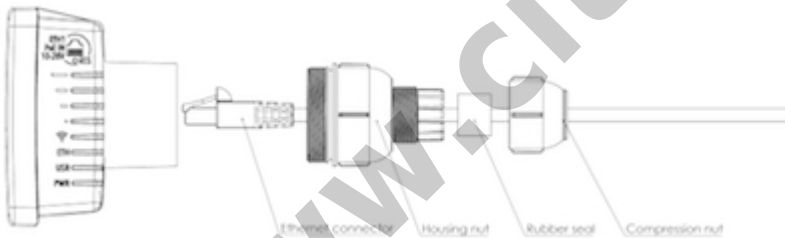

***Spesifikasi perangkat dijual bisa berbeda dengan yang ditampilkan karena menyesuaikan dengan regulasi di Indonesia.**

Penawaran Harga Spesial **08112039555**

The LDF (Lite Dish Feed) is an outdoor wireless system with a built in antenna, meant to be installed on satellite offset dish antennas. The dish will act as a reflector, amplifying the signal.

This means you can use any available satellite TV dish with an offset mount to quickly deploy powerful long range wireless links. The offset mount is universal at 40mm diameter, and the LDF can easily be placed inside it. Since the LDF itself is a tiny little package, it makes shipping and deployment simple and low cost.

Using a dish of up to 100cm in diameter, it is possible to obtain antenna amplification of up to 33dBi. The device comes preinstalled with RouterOS and is ready to use.

Assembly :

Detail Barang:

- Routerboard RBLDF-5nD
- 1 port ethernet (1 untuk PoE)
- Power Adaptor 24 V
- Power over Ethernet Spliter