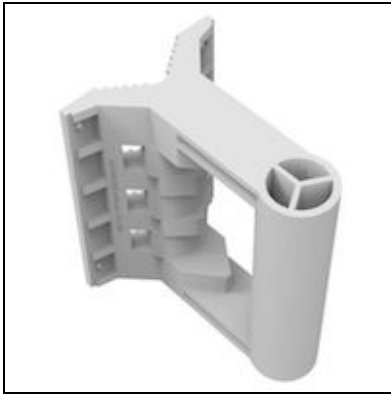

Mikrotik quickMOUNT Extra

Kode : QME

Kategori : Perlengkapan Lain

Harga : Rp 98.000,00

The quickMOUNT extra is a advanced wall mount adapter for large point to point and sector antennas.

Compatible Product : SXT series, Omnitik, 3rd party antennas that are designed to be pole mounted

You can mount it on the wall or use it as an adapter from large diameter pole to small size antenna mounting clip ensuring reliable fitment. The quickMOUNT extra gives possibility to turn antenna within 190°.

With the quickMOUNT extra is compatible with our long range heavy antennas like 30dBi parabolic dish mANT 30 or 19dBi sector mANT 19s.

** Harga, spesifikasi, dan ketersediaan bisa berubah dan tidak mengikat*