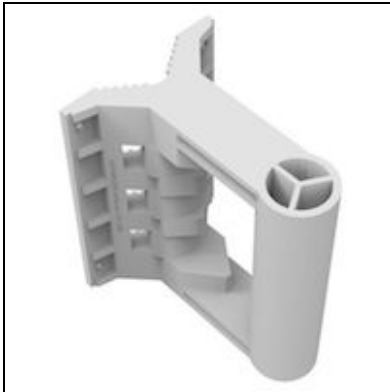

Mikrotik quickMOUNT Extra

Kode : QME

Kategori : Perlengkapan Lain

Harga : Rp 98.000,00

The quickMOUNT extra is an advanced wall mount adapter for large point to point and sector antennas.

Compatible Product : SXT series, Omnitik, 3rd party antennas that are designed to be pole mounted

You can mount it on the wall or use it as an adapter from large diameter pole to small size antenna mounting clip ensuring reliable fitment. The quickMOUNT extra gives possibility to turn antenna within 190°.

With the quickMOUNT extra is compatible with our long range heavy antennas like 30dBi parabolic dish mANT 30 or 19dBi sector mANT 19s.

* Harga, spesifikasi, dan ketersediaan bisa berubah dan tidak mengikat