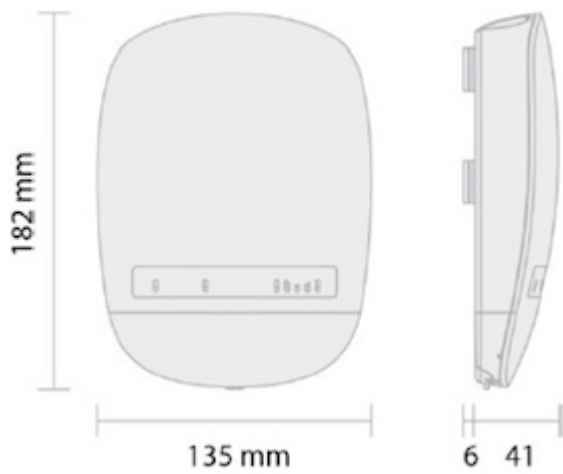

Paket ini hanya terdiri dari Box Enclosure, belum termasuk perangkat wireless.

Penawaran Harga Spesial

08112039555

StationBox® S

StationBox® S is compact enclosure designed for Router Board™ RB922, RB912 and RB911. By integrating the RouterBoard™ you will create compact, connectorized radio powered by MikroTik™ technology. It is compatible with UBNT airMax™ radio mounting system, therefore you can clip it to compatible antennas instantly.

www.citraweb.com

TECHNICAL DATA : Weight : 0.50 kg / 1.1 lbs – single piece incl. package
Single Piece : 210 × 55 × 140 mm / 8.3 × 2.2 × 5.5 inches

www.citraweb.com

Package Contains:

1. Body
2. Top Cover
3. Bottom Cover
4. Seal
5. Light Guides
6. Plastic Caps
7. Screws 2.9x25mm (2x)
8. Screws 2.9x12mm (2x)
9. Screws 2.9x6.5mm (6x)
10. Washers (2x)
11. RA-MMCX to RP-SMA Bulkhead pigtails (2x)