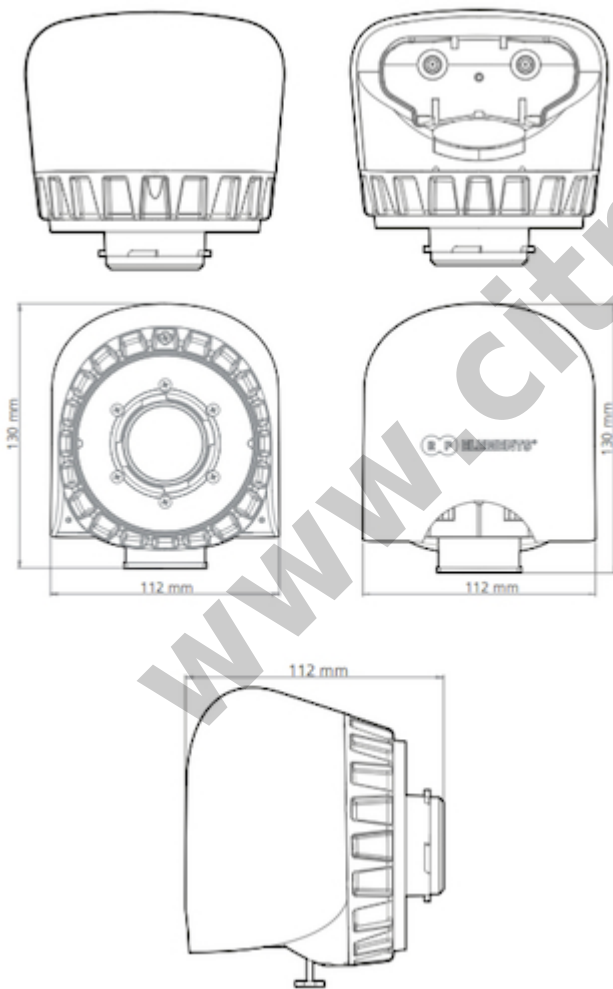

#### TECHNICAL DATA

Antenna Connection : TwistPort™ - Quick Locking Waveguide Port

Radio Connection : 2x Slide-On RP-SMA

Materials : Insert - Aluminium Alloy  
Adaptor - UV stabilized and weather resistant ABS plastic

Flame Rating : UL 94 HB

Temperature : -40°C to +60°C (-40°F to +140°F)

Wind Survival : 160 km/hour

Weight : 0.5 Kg - single unit incl. package

Single Unit Retail Box

: Retail Box: 13 x 14 x 12 cm

**PACKAGE CONTENTS** : TwistPort™ Adaptor