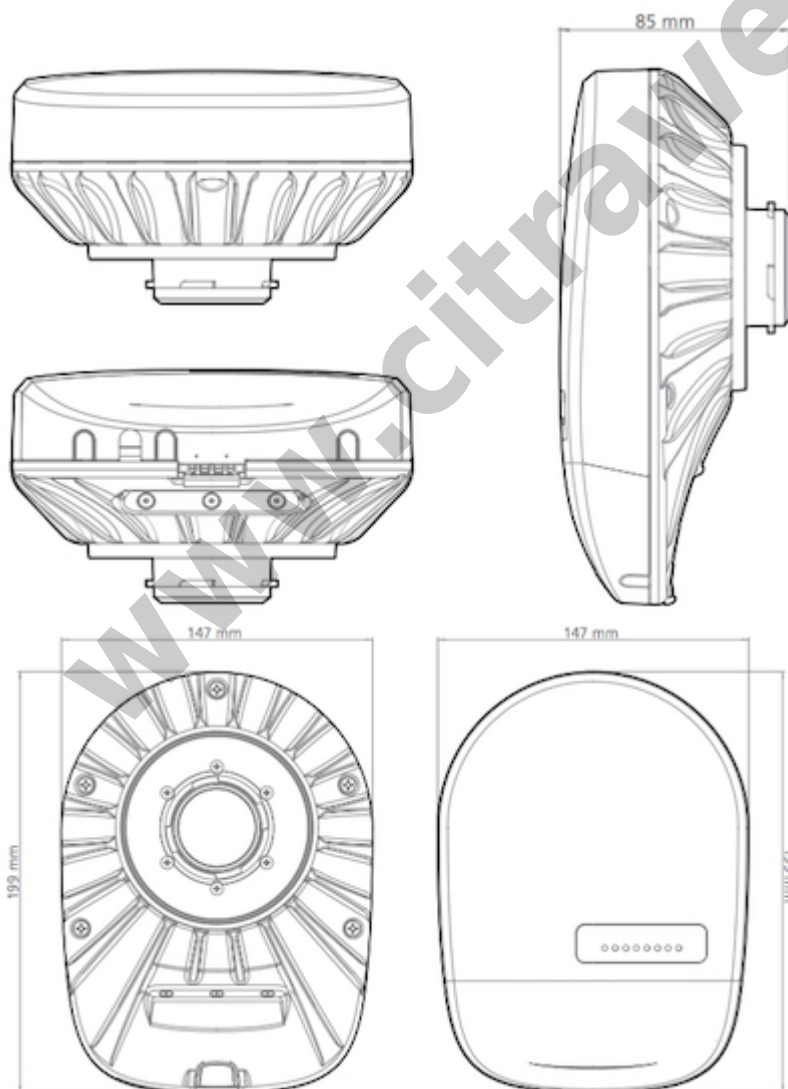

www.citraweb.com

COMPATIBLE WIRELESS PLATFORMS

RF elements® : any Symmetrical Horn TP Antenna, any UltraDish™ TP Antenna

MikroTik™ : RouterBoard™ RB91x, RB71x, RB411L

Content :

- TwistPort™ Adaptor RB Body
- TwistPort™ Adaptor RB Sticker A
- TwistPort™ Adaptor RB Sticker B
- Screw 2,9 x 6,5 mm (4 pcs)

TECHNICAL DATA

Antenna Connection : TwistPort™ - Quick Locking Waveguide Port

Radio Connection : 2x Right Angle MMCX (Pigtail included)

Materials : Insert - Aluminium Alloy
Body - UV stabilized and weather resistant ABS plastic

Flame Rating : UL 94 HB

Temperature : -40°C to +60°C (-40°F to +140°F)

Wind Survival : 160 km/hour

Weight : 0.6 Kg / 1.3 lbs - single unit incl. package

Single Unit Retail Box : Retail Box: 21.3 × 15.3 × 9 cm