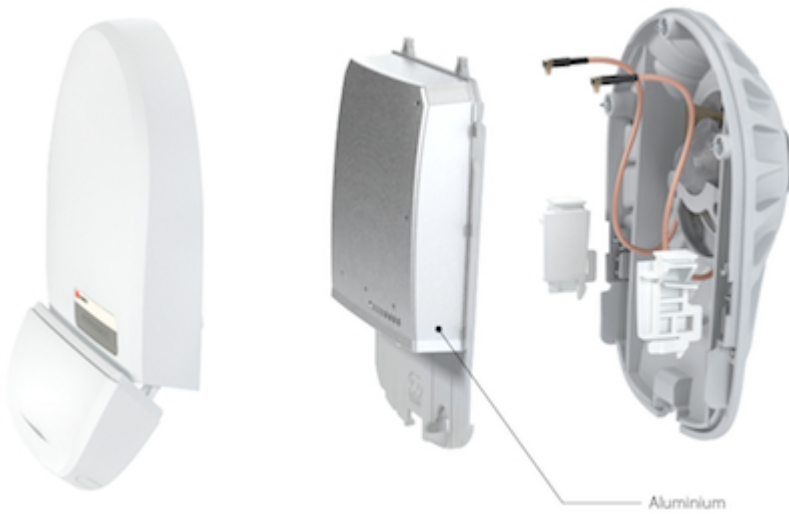

TwistPort™ Adaptors Shielded TP-ADAPTOR-RB-S RF ELEMENTS

Kode : TP-ADAPTOR-RB-S

Brand : RF elements

Jenis : Wireless Antenna

Harga : Rp 50.000,00

Rp 575.000,00

TwistPort Adaptors make most popular connectorized radios and MikroTik RouterBoards compatible with TwistPort antennas. Integration into TwistPort eco-system ensures the benefits of low loss, high scalability, easy co-location, simple deployment and easy maintenance.

Paket ini hanya BOX Enclosure only, Tidak termasuk Routerboard dan Antenna

Penawaran Harga Spesial

 08112039555

TwistPort™ Adaptors TP-ADAPTOR-RB-S

The TwistPort Adaptor for RouterBoards makes RouterBoard™ 9 series, 7 series and 4 series compatible with all TwistPort™ Antennas. TwistPort™ Adaptors are equipped with our original quick locking waveguide port. Installing compatible RouterBoards in our TwistPort™ Adaptor is very simple and requires no tools.

www.citraweb.com

COMPATIBLE WIRELESS PLATFORMS

RF elements® : any Symmetrical Horn TP Antenna, any UltraDish™ TP Antenna

MikroTik™ : RouterBoard™ RB91x, RB71x, RB411L

Content :

- TwistPort™ Adaptor RB Body
- TwistPort™ Adaptor RB Sticker A
- TwistPort™ Adaptor RB Sticker B
- Screw 2,9 x 6,5 mm (4 pcs)

TECHNICAL DATA

Antenna Connection : TwistPort™ - Quick Locking Waveguide Port

Radio Connection : 2x Right Angle MMCX (Pigtail included)

Materials : Insert - Aluminium Alloy
Body - UV stabilized and weather resistant ABS plastic