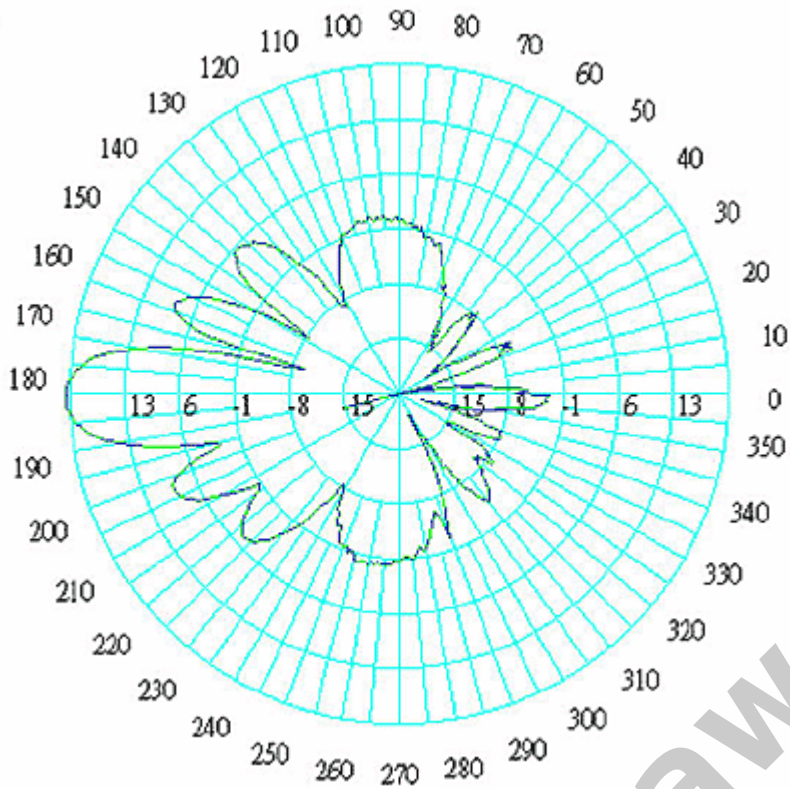

**Embedded Antenna & Enclosure Specifications:**

- **Frequency:** 5400-5850MHz
- **Antenna Gain:** 20 dbi
- **VSWR:** 1.5:1
- **Impedance:** 50 Ohm
- **Operating Temperature:** -45 to 80 deg C
- **Beam Width (H):** 18 Deg
- **Beam Width (V):** 18 Deg
- **Dimmentions (outer):** 280mm (L) x 265mm (w) x 95mm (d)
- **Weight:** 2.85 kg