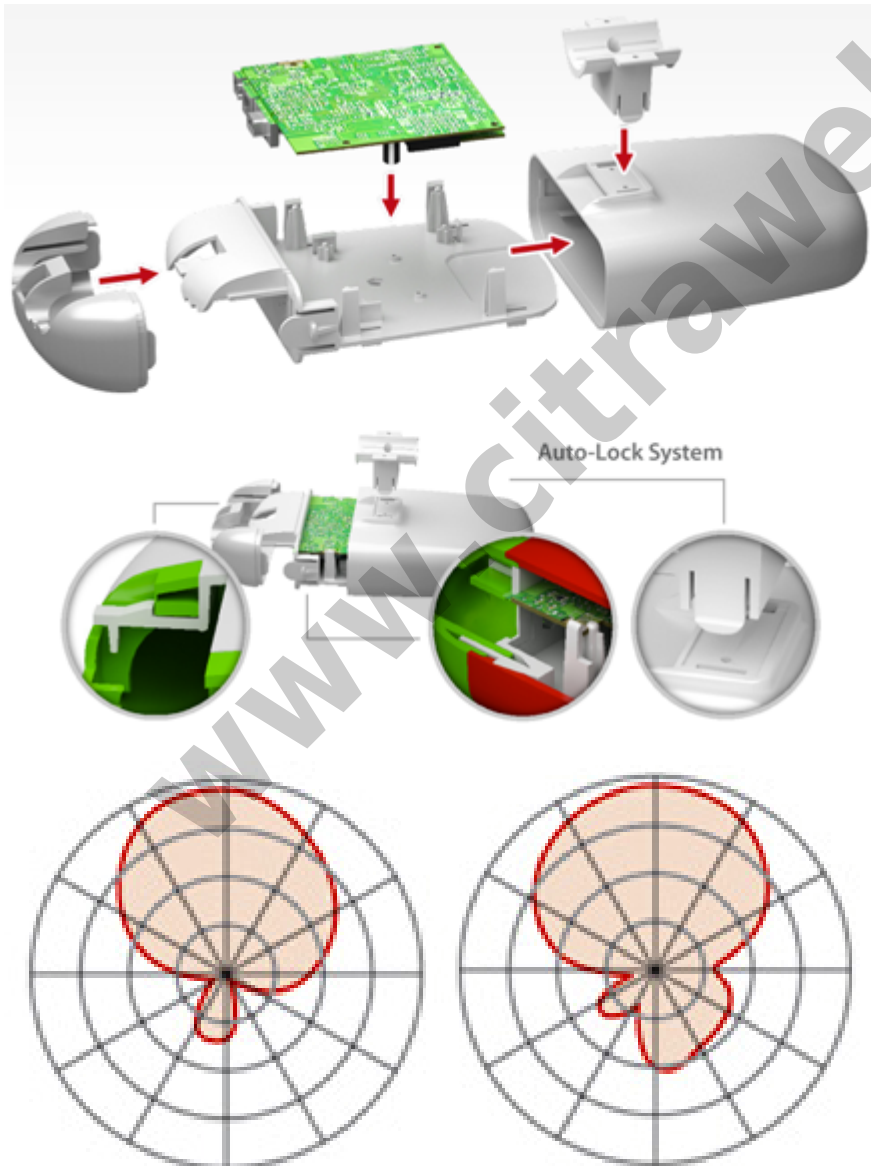

Spesifikasi Antenna:

2.4 GHz - 9 dBi MiMo dual polarization antenna

Freq. range: 2412~2472 MHz

Beam angle: 58°/61°

VSWR: ≤1,5

Petunjuk Instalasi: