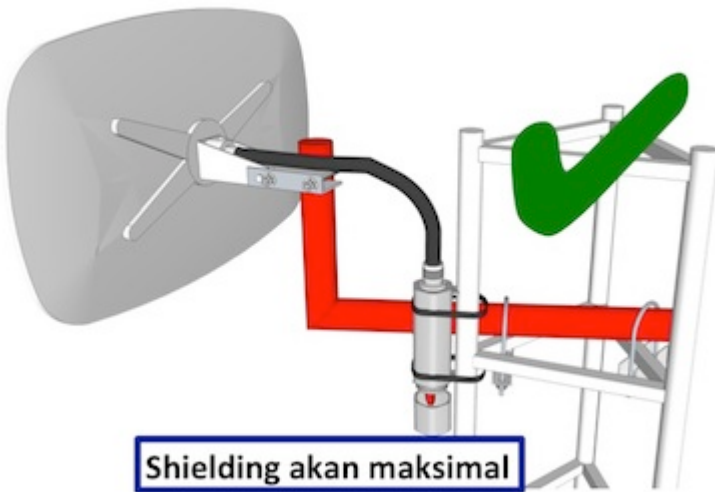

GrooveA 52 (RBGrooveA-52HPn) MIKROTIK Access Point 2GHz/5Ghz

Kode : RBGrooveA-52HPn

Brand : Mikrotik

Jenis : Wireless Outdoor

Harga : Rp 1.186.000,00

Routerboard GrooveA 52 (RBGrooveA-52HPn) the Groove is our smallest outdoor series model - a fully featured RouterBOARD powered by RouterOS. Weatherproof, durable and ready to use. It has one 10/100 Ethernet port with PoE support and a built-in 500mW 802.11a/b/g/n wireless radio. With the Nv2 TDMA technology, 125Mbit aggregate throughput is possible, limited only by the ethernet port!

Penawaran Harga Spesial

08112039555

Jika Anda akan menghubungkan Groove dengan antenna menggunakan kabel jumper N-Male to N-Male, mungkin Anda juga membutuhkan [Connector N-Female to N-Female](#).

Pemasangan Groove yang kurang tepat :

Pemasangan Groove yang direkomendasikan :

Spesifikasi GrooveA52HPn	
Product Code	GrooveA52HPn
Architecture	MIPS-BE
CPU	AR9342 600MHz
Current Monitor	No
Main Storage/NAND	16MB
RAM	64MB
SFP Ports	0
LAN Ports	1
Gigabit	No
Switch Chip	No
MiniPCI	0
Integrated Wireless	Yes
Wireless Standarts	802.11 a/b/g/n
Wireless Tx Power	27dBm
Integrated Antenna	No
MiniPCle	0
SIM Card Slots	No
USB	No