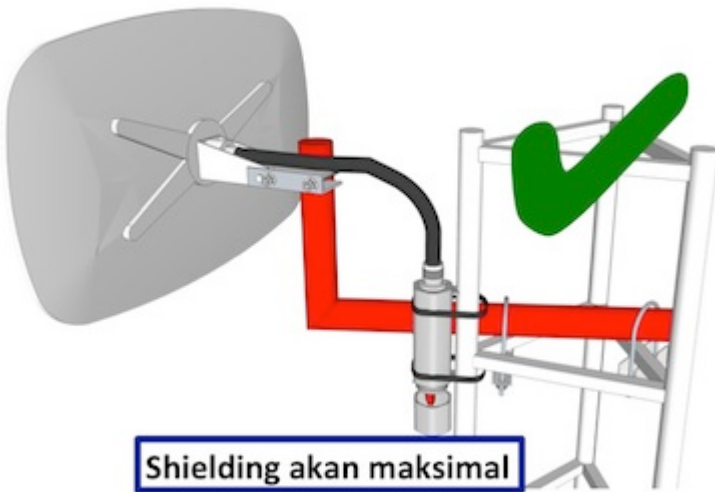

Spesifikasi GrooveA52HPn

Product Code	GrooveA52HPn
Architecture	MIPS-BE
CPU	AR9342 600MHz
Current Monitor	No
Main Storage/NAND	16MB
RAM	64MB
SFP Ports	0
LAN Ports	1
Gigabit	No
Switch Chip	No
MiniPCI	0
Integrated Wireless	Yes
Wireless Standarts	802.11 a/b/g/n
Wireless Tx Power	27dBm
Integrated Antenna	No
MiniPCle	0
SIM Card Slots	No
USB	No
Memory Cards	No
Power Jack	No
802.3af Support	No
POE Input	9-30V
POE Output	No