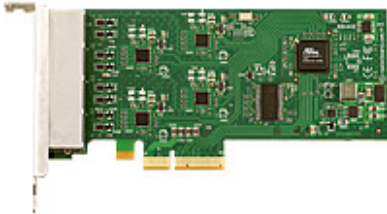

Gigabit Ethernet 4 Ports PCI-e (Atheros)

Kode : RB44GE**Brand** : Discontinued**Jenis** : Discontinued**Harga** : Rp 1.402.000,00

The brand new Gigabit Ethernet card features four 10/100/1000T Gigabit Ethernet ports on a single card, giving you the opportunity to add even more ports to your router, and saving valuable PCIe slots. Bring maximum throughput and port density to your device, and with PCIe - bus speed is no longer the limit.

Menggunakan Bracket 2U & 4U

Specifications:

- Chipset: Atheros 8131/M
- Format: PCIe x4
- Ethernet: Four independent 10/100/1000 Mbit Gigabit Ethernet ports with Auto-MDI/X
- Dimensions: 150 mm x 69 mm (excluding bracket)
- Operating System: RouterOS, Windows, Linux
- Checksum offload features for IP, TCP, and UDP, lowering CPU utilization and optimizing network performance
- Wake-On- LAN (WOL) and AMD Magic Packet™.
- IEEE 802.3x compliant flow control support
- Interrupt coalescing
- Advanced DSP architecture implementing digital adaptive equalization, echo and crosstalk cancellation
- Cable Diagnostic Test (CDT) for open, short cable, cable length detection, and incorrect or mismatched impedance.
- Intelligently reduces power based on cable length detected
- Green Ethernet feature support
- Supports Energy Star 4.0