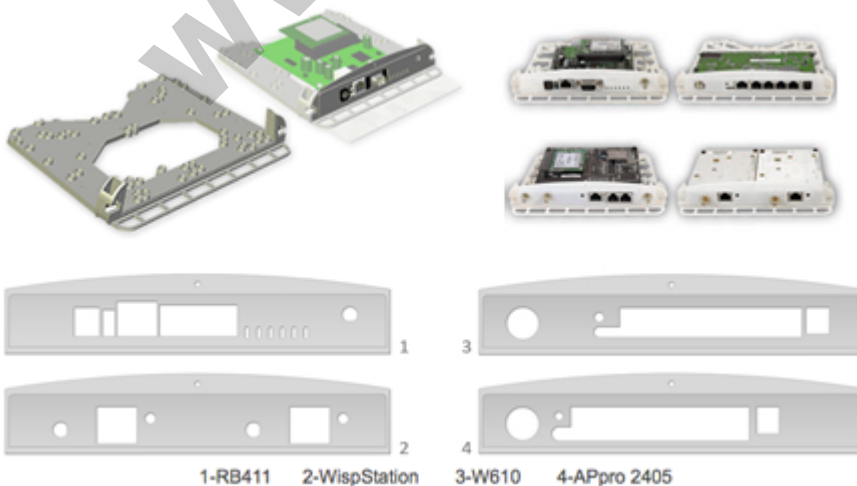

StationBox®-2,4GHz 14dBi antenna

Kode : RF-SB-2
Brand : Discontinued
Jenis : Discontinued
Harga : Rp 275.000,00

StationBox is a universal enclosure designed for outdoor installations. One of the StationBox's main advantages is its universality and applicability for different kind of devices and antennas from different suppliers. After mounting all components look like one entity. (tidak termasuk pigtail)

The StationBox is made of durable plastic and it consists only of 4 parts. Our outdoor enclosure is provided with compact mounting bracket. In addition, there is a possibility of using NanoBracket for the installation which enables to adjust the enclosure to any direction in range of 90° to each side. The StationBox's design is very simple and it is made with emphasis on its functionality.

The main purpose of this product is not only the installation of the device but also the simplicity of sequential service. The StationBox is ingenious solution for outdoor installations of the antennas and devices that is indicated by its extraordinary features including the long lifetime.

Weather resistance

StationBox[®] is designed to perfectly resist weather anywhere on our planet. It is made of durable ABS plastic, which is tough in large temperature ranges and is stabilized to resist ultra-violet (UV) rays. All metal parts are made of aluminium.