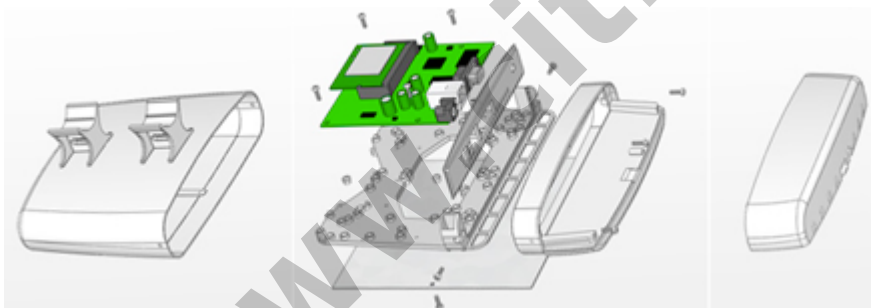

StationBox®-2,4GHz 14dBi antenna

Kode : RF-SB-2
Brand : Discontinued
Jenis : Discontinued
Harga : Rp 275.000,00

StationBox is a universal enclosure designed for outdoor installations. One of the StationBox's main advantages is its universality and applicability for different kind of devices and antennas from different suppliers. After mounting all components look like one entity. (tidak termasuk pigtail)

The StationBox is made of durable plastic and it consists only of 4 parts. Our outdoor enclosure is provided with compact mounting bracket. In addition, there is a possibility of using NanoBracket for the installation which enables to adjust the enclosure to any direction in range of 90° to each side. The StationBox's design is very simple and it is made with emphasis on its functionality.

The main purpose of this product is not only the installation of the device but also the simplicity of sequential service. The StationBox is ingenious solution for outdoor installations of the antennas and devices that is indicated by its extraordinary features including the long lifetime.

Weather resistance

StationBox[®] is designed to perfectly resist weather anywhere on our planet. It is made of durable ABS plastic, which is tough in large temperature ranges and is stabilized to resist ultra-violet (UV) rays. All metal parts are made of aluminium.