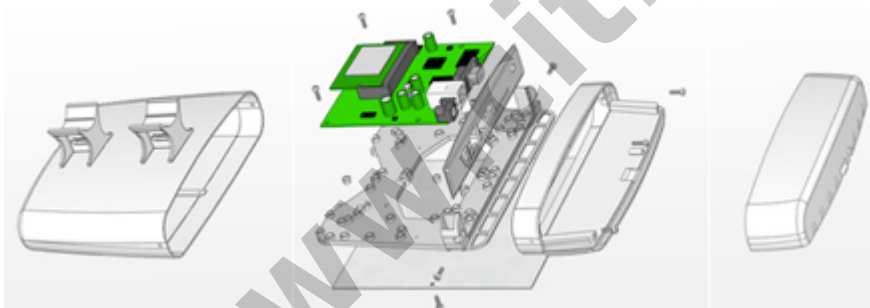

# StationBox®-2,4GHz 14dBi antenna

**Kode** : RF-SB-2  
**Brand** : Discontinued  
**Jenis** : Discontinued  
**Harga** : Rp 275.000,00

StationBox is a universal enclosure designed for outdoor installations. One of the StationBox's main advantages is its universality and applicability for different kind of devices and antennas from different suppliers. After mounting all components look like one entity. (tidak termasuk pigtail)

The StationBox is made of durable plastic and it consists only of 4 parts. Our outdoor enclosure is provided with compact mounting bracket. In addition, there is a possibility of using NanoBracket for the installation which enables to adjust the enclosure to any direction in range of 90° to each side. The StationBox's design is very simple and it is made with emphasis on its functionality.

The main purpose of this product is not only the installation of the device but also the simplicity of sequential service. The StationBox is ingenious solution for outdoor installations of the antennas and devices that is indicated by its extraordinary features including the long lifetime.