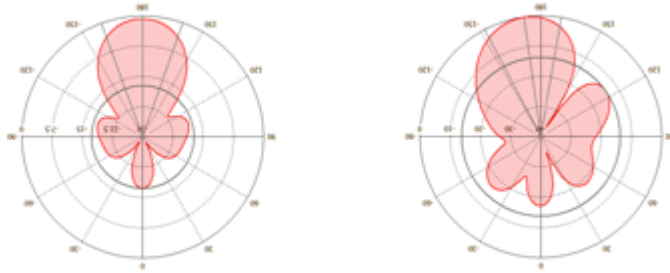

Compatible Boards:

- Mikrotik: RB411, RB411A, RB411AH, Crossroads
- Ubiquiti Networks: WISPstation - possible to install 2 boards in 1 StationBox,
- RouterStation, RouterStation Pro
- Wline: W3000G, W4000Gv4, W3000GLX
- Compex: WP54AG, WP54G
- Wiligear: WBD111, WBD500 in both possible to install 2 boards in 1 StationBox
- Airlive: WL5460AP, WL5470AP, WLA9000AP
- Alfa networks: W610
- CC/C:WA-2204A

* Harga, spesifikasi, dan ketersediaan bisa berubah dan tidak mengikat

URL : <https://www.citraweb.com/produk/271/>

Informasi lebih lanjut, pemesanan dan pembelian, hubungi: 0274-554444 atau email sales@citraweb.com