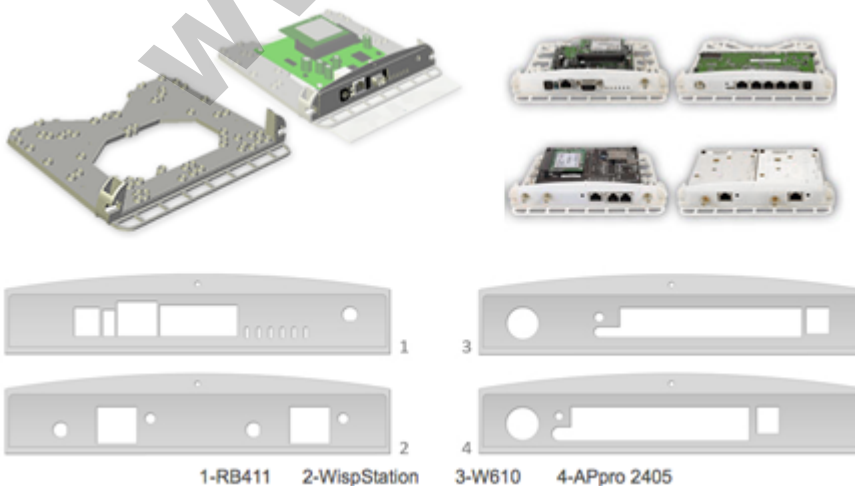

# StationBox®-2,4GHz 14dBi antenna

**Kode** : RF-SB-2  
**Brand** : Discontinued  
**Jenis** : Discontinued  
**Harga** : Rp 275.000,00

StationBox is a universal enclosure designed for outdoor installations. One of the StationBox's main advantages is its universality and applicability for different kind of devices and antennas from different suppliers. After mounting all components look like one entity. (tidak termasuk pigtail)

The StationBox is made of durable plastic and it consists only of 4 parts. Our outdoor enclosure is provided with compact mounting bracket. In addition, there is a possibility of using NanoBracket for the installation which enables to adjust the enclosure to any direction in range of 90° to each side. The StationBox's design is very simple and it is made with emphasis on its functionality.

The main purpose of this product is not only the installation of the device but also the simplicity of sequential service. The StationBox is ingenious solution for outdoor installations of the antennas and devices that is indicated by its extraordinary features including the long lifetime.

### Weather resistance

StationBox<sup>®</sup> is designed to perfectly resist weather anywhere on our planet. It is made of durable ABS plastic, which is though in large temperature ranges and is stabilized to resist ultra-violet (UV) rays. All metal parts are made of aluminium.