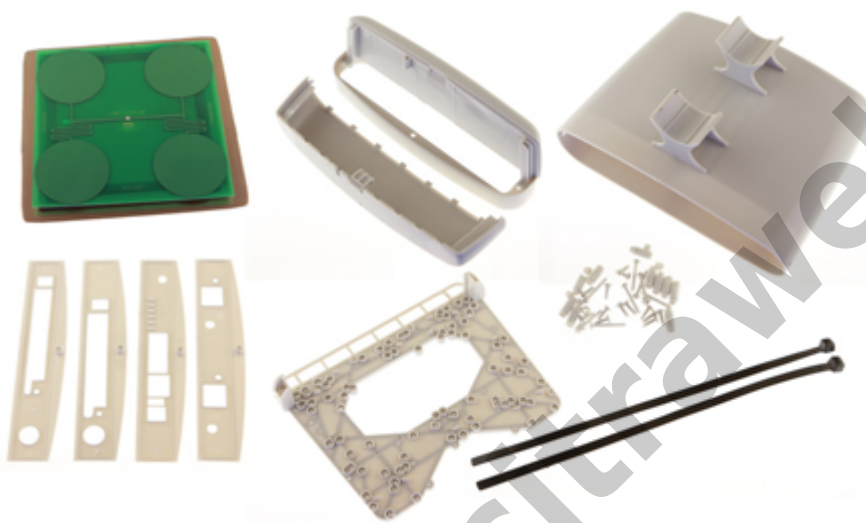

Weather resistance

StationBox® is designed to perfectly resist weather anywhere on our planet. It is made of durable ABS plastic, which is though in large temperature ranges and is stabilized to resist ultra-violet (UV) rays. All metal parts are made of aluminium.

StationBox® is not IP rated enclosure, but is designed to resist any kind of weather - rain, sunshine, snow, ice, low or high temperature, low or high air humidity. Our philosophy of weather resistance is different from having perfectly sealed box. We allow air to gently circulate in- and out of the box. It improves cooling of installed device in hot summer. Using leakage hole in lower part of the StationBox® also allows condensed air humidity to leave the box. With perfectly sealed box, you simply conserve humidity inside the box and with temperature changes it just changes its physical state, and it speeds the corrosion process. Rain nor snow are not allowed to enter inside the StationBox®. The only thing StationBox® will not survive is being put completely underwater, as put into the sea or waterpool.

Kelengkapan Barang

Smart and easy maintenance

The base of whole idea of simplicity is TOP COVER which includes a compact bracket of the StationBox®. During the maintenance operations, the Top cover remains on its position on a pole or console. This ensures, that the direction to the opposite side of the link remains untouched. All other parts of the StationBox®, incl. components placed inside of the StationBox® - antenna and PCB AP/Router board, are capable to be removed. Consequently, technician can replace the set directly at the place of installation, or may decide to perform maintenance at more appropriate place. Thus, the time of maintenance (or the time of network's upgrade) is reduced to necessary minimum, counted in just couple of minutes.