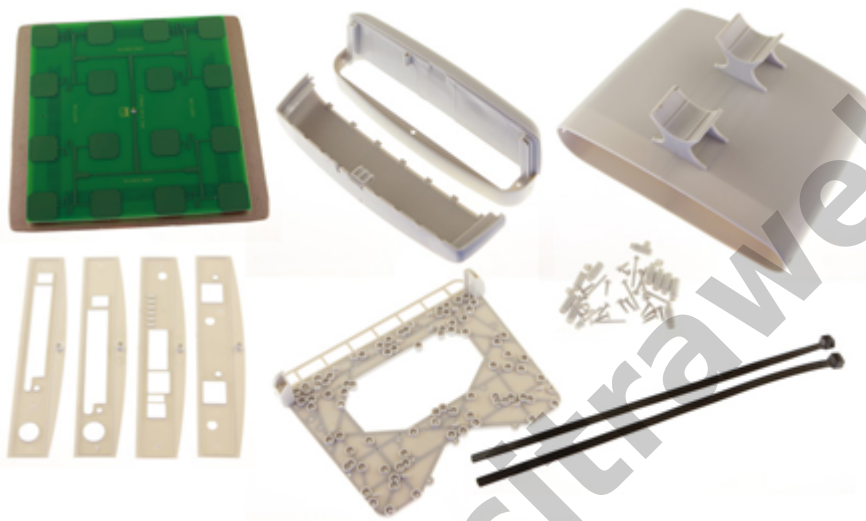

The StationBox is made of durable plastic and it consists only of 4 parts. Our outdoor enclosure is provided with compact mounting bracket. In addition, there is a possibility of using NanoBracket for the installation which enables to adjust the enclosure to any direction in range of 90° to each side. The StationBox's design is very simple and it is made with emphasis on its functionality.

The main purpose of this product is not only the installation of the device but also the simplicity of sequential service. The StationBox is ingenious solution for outdoor installations of the antennas and devices that is indicated by its extraordinary features including the long lifetime.

Weather resistance

StationBox[®] is designed to perfectly resist weather anywhere on our planet. It is made of durable ABS plastic, which is though in large temperature ranges and is stabilized to resist ultra-violet (UV) rays. All metal parts are made of aluminium.

Kelengkapan Barang

Smart and easy maintenance

The base of whole idea of simplicity is TOP COVER which includes a compact bracket of the StationBox[®]. During the maintenance operations, the Top cover remains on its position on a pole or console. This ensures, that the direction to the opposite side of the link remains untouched. All other parts of the StationBox[®], incl. components placed inside of the StationBox[®] - antenna and PCB AP/Router board, are capable to be removed. Consequently, technician can replace the set directly at the place of installation, or may decide to perform maintenance at more appropriate place. Thus, the time of maintenance (or the time of network's upgrade) is reduced to necessary minimum, counted in just couple of minutes.