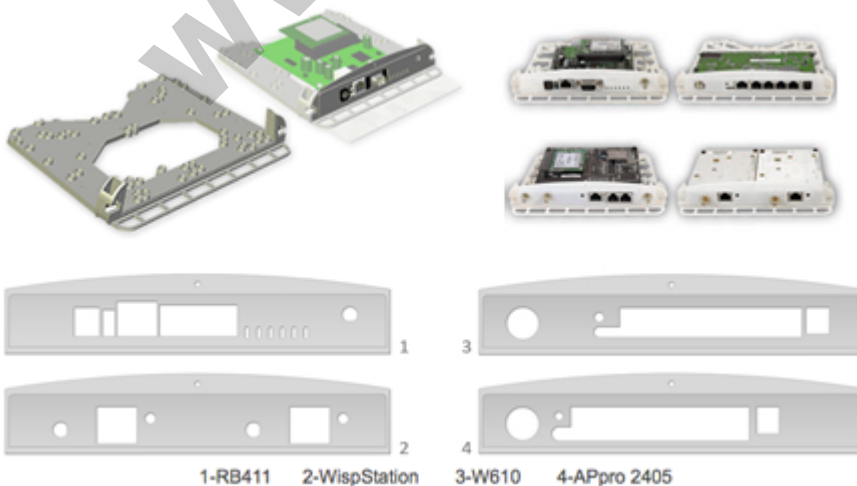

StationBox®-5GHz 20dBi antenna

Kode : RF-SB-5
Brand : Discontinued
Jenis : Discontinued
Harga : Rp 275.000,00

StationBox is a universal enclosure designed for outdoor installations. One of the StationBox's main advantages is its universality and applicability for different kind of devices and antennas from different suppliers. After mounting all components look like one entity. (tidak termasuk pigtail)

The StationBox is made of durable plastic and it consists only of 4 parts. Our outdoor enclosure is provided with compact mounting bracket. In addition, there is a possibility of using NanoBracket for the installation which enables to adjust the enclosure to any direction in range of 90° to each side. The StationBox's design is very simple and it is made with emphasis on its functionality.

The main purpose of this product is not only the installation of the device but also the simplicity of sequential service. The StationBox is ingenious solution for outdoor installations of the antennas and devices that is indicated by its extraordinary features including the long lifetime.

Weather resistance

StationBox[®] is designed to perfectly resist weather anywhere on our planet. It is made of durable ABS plastic, which is though in large temperature ranges and is stabilized to resist ultra-violet (UV) rays. All metal parts are made of aluminium.