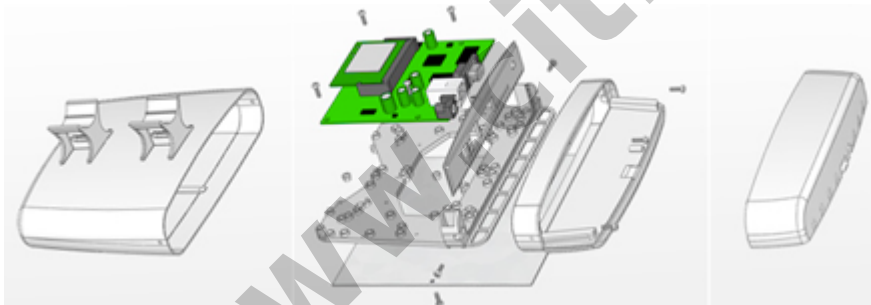

StationBox®-5GHz 20dBi antenna

Kode : RF-SB-5
Brand : Discontinued
Jenis : Discontinued
Harga : Rp 275.000,00

StationBox is a universal enclosure designed for outdoor installations. One of the StationBox's main advantages is its universality and applicability for different kind of devices and antennas from different suppliers. After mounting all components look like one entity. (tidak termasuk pigtail)

The StationBox is made of durable plastic and it consists only of 4 parts. Our outdoor enclosure is provided with compact mounting bracket. In addition, there is a possibility of using NanoBracket for the installation which enables to adjust the enclosure to any direction in range of 90° to each side. The StationBox's design is very simple and it is made with emphasis on its functionality.

The main purpose of this product is not only the installation of the device but also the simplicity of sequential service. The StationBox is ingenious solution for outdoor installations of the antennas and devices that is indicated by its extraordinary features including the long lifetime.

Weather resistance

StationBox[®] is designed to perfectly resist weather anywhere on our planet. It is made of durable ABS plastic, which is though in large temperature ranges and is stabilized to resist ultra-violet (UV) rays. All metal parts are made of aluminium.