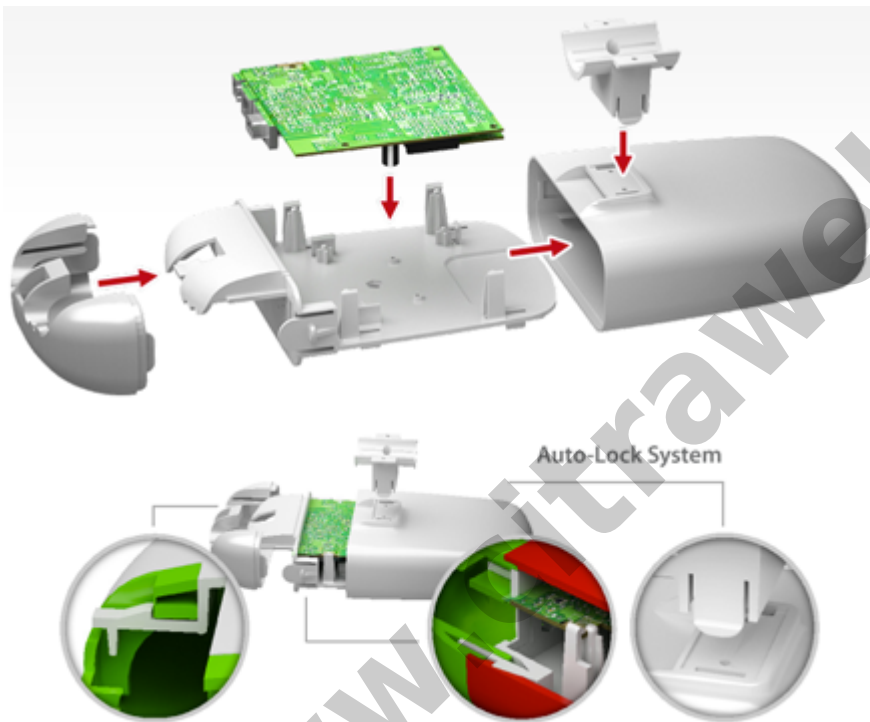

Easy Installation Without Tools

No tools are needed for board installation. Inserting the base panel into the top cover and closing the bottom cover is tool-less as well. Main body parts are secured by Auto-Lock System, that protects the box against coaccidental disassembly. With deployment time from carton box to pole below two minutes, your operations can be fast, smooth and cost effective as never before.

Unlimited Mounting Versatility

StationBox[®] Mikro enables excellent mounting versatility. Its standard holder is compatible with NanoBracket[™] Universal, one of the most advanced CPE mounts on the market. StationBox Mikro holder is also compatible with Ubiquiti Networks[™] Rocket mounting base. Check also for other dimensions to ensure StationBox[®] Mikro will fit third party mount!

Detail Barang:

- 1 StationBox Mikro Enclosure
- 1 5ghz Flat-Panel Antenna (Mounted Inside Enclosure)
- 1 Mounting Bracket
- 2 Tiewrap

Spesifikasi Antenna:

5 GHz - 15 dBi MiMo dual polarization antenna

Freq. range: 5470-5850 MHz

Beam angle: 28°/30°

VSWR: ≤1,5

Petunjuk Instalasi:

<http://www.rfelements.com/download/InstallationGuide-SBXMikro.pdf>

* Harga, spesifikasi, dan ketersediaan bisa berubah dan tidak mengikat

URL : <https://www.citraweb.com/produk/269/>