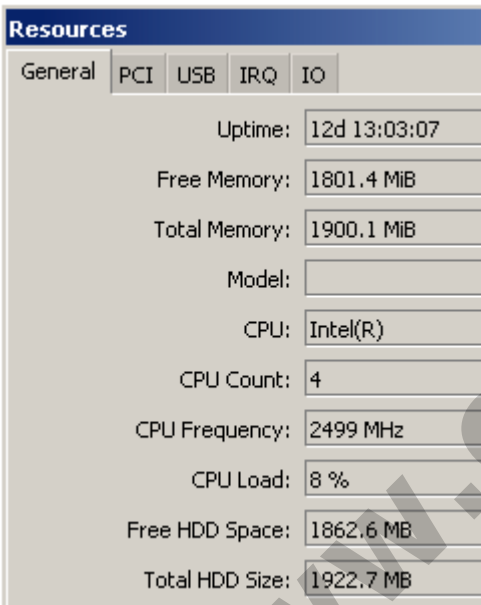

Test Type	Aggregate Result
TCP Routed	3.907 Mb/sec
Contract Of	321.772 Packet/sec
TCP Routed	3.900 Mb/sec
Contract On	321.146 Packet/sec
TCP NAT	3.661 Mb/sec
	301.465 Packet/sec
AES 256 IPSEC ESP	349,4 Mb/sec
AH & MD5	28.771 Packet/sec

* Harga, spesifikasi, dan ketersediaan bisa berubah dan tidak mengikat