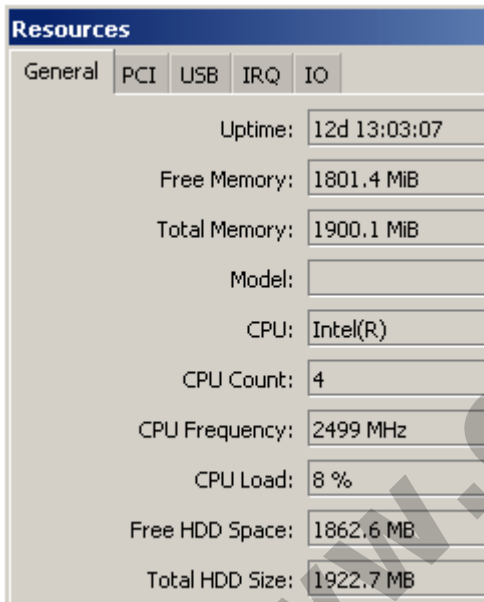

Test Type	Aggregate Result
TCP Routed	3.907 Mb/sec
Contrack Of	321.772 Packet/sec
TCP Routed	3.900 Mb/sec
Contrack On	321.146 Packet/sec
TCP NAT	3.661 Mb/sec
	301.465 Packet/sec
AES 256 IPSEC ESP	349,4 Mb/sec
AH & MD5	28.771 Packet/sec

* Harga, spesifikasi, dan ketersediaan bisa berubah dan tidak mengikat