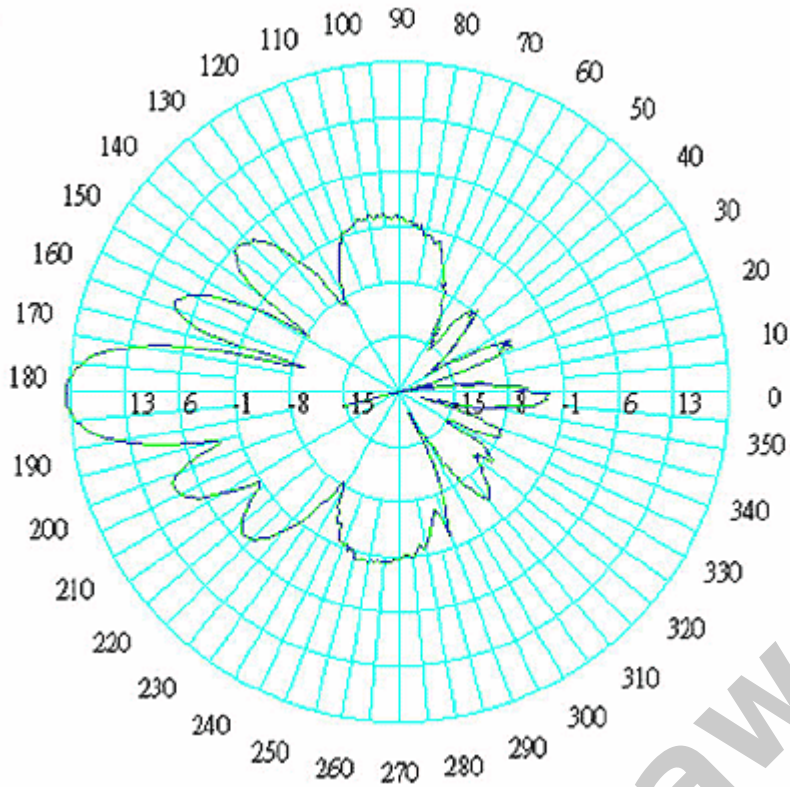

Embedded Antenna & Enclosure Specifications:

- **Frequency:** 5400-5850MHz
- **Antenna Gain:** 20 dbi
- **VSWR:** 1.5:1
- **Impedance:** 50 Ohm
- **Operating Temperature:** -45 to 80 deg C
- **Beam Width (H):** 18 Deg
- **Beam Width (V):** 18 Deg
- **Dimmentions (outer):** 280mm (L) x 265mm (w) x 95mm (d)
- **Weight:** 2.85 kg