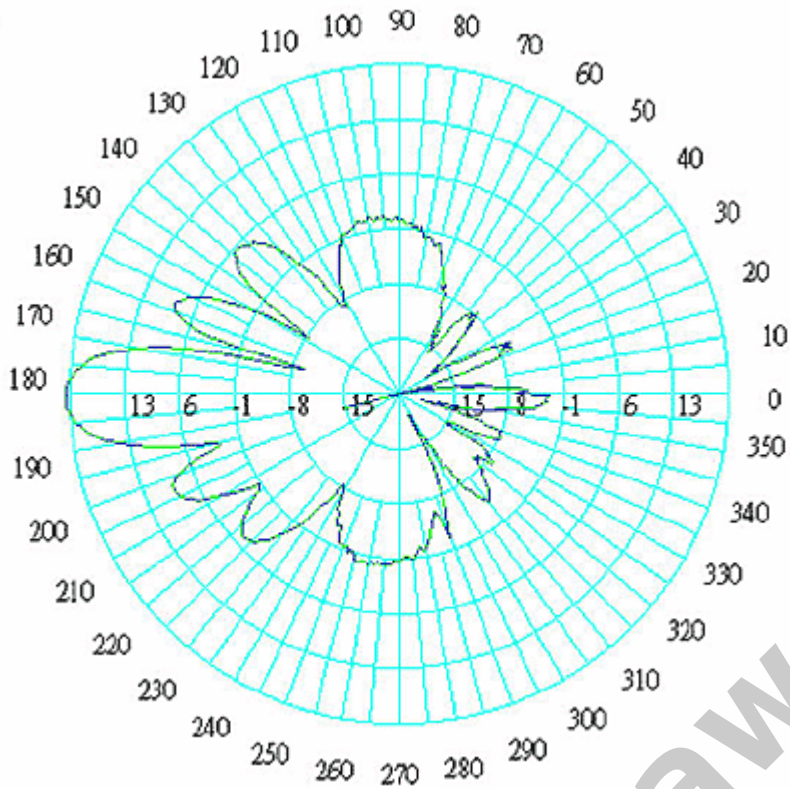

Embedded Antenna & Enclosure Specifications:

- **Frequency:** 5400-5850MHz
- **Antenna Gain:** 20 dbi
- **VSWR:** 1.5:1
- **Impedance:** 50 Ohm
- **Operating Temperature:** -45 to 80 deg C
- **Beam Width (H):** 18 Deg
- **Beam Width (V):** 18 Deg
- **Dimmentions (outer):** 280mm (L) x 265mm (w) x 95mm (d)
- **Weight:** 2.85 kg