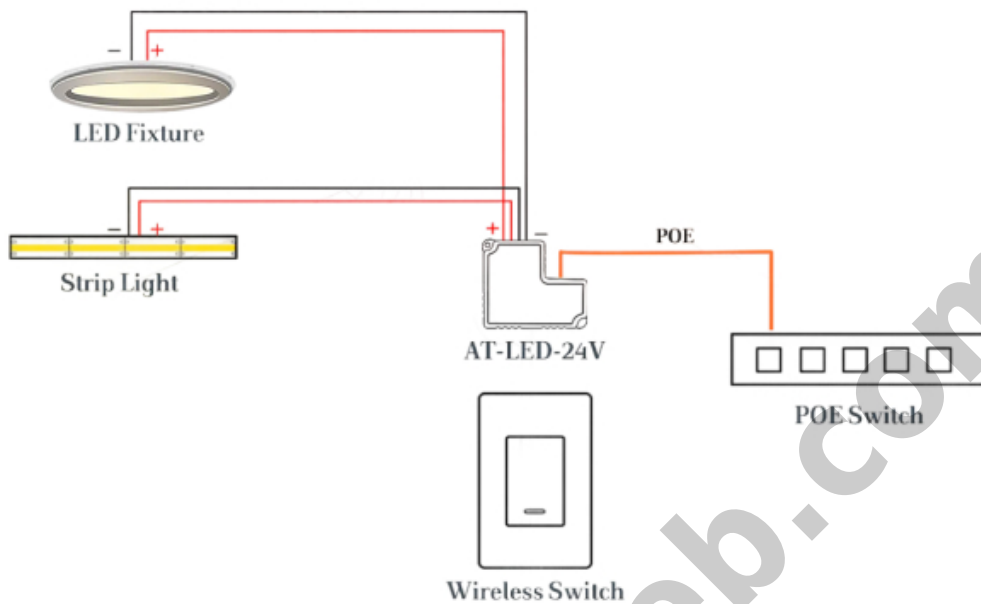

Penawaran Harga Spesial
08112039555

Spesifikasi :

Model Driver	AT-LED-24V
PoE Standard	802.3at compliant PoE driver 2 pair PoE operation 802.3at/af
Dimension	49 mm x 57mm x 22mm
Max Power for Kit	25 watts 25 watts @ 24v requires 802.3at 12 watts @ 24v requires 802.3af
Internal DC-DC conversion	input voltage 44-56v is converted to 24v
DC connector	Push-in
No internal current limiter	max current is 1.1 amps in 802.3at max current is 550 mA in 802.3af
Mount Type	In-wall
Wireless Switch-AT-WS (included)	
Wireless receiver	433mHz
Wireless	Yes
Battery-Free	Yes
Smart	Yes
Control one driver with multiple switches	Yes
Control multiple drivers from one switch	Yes