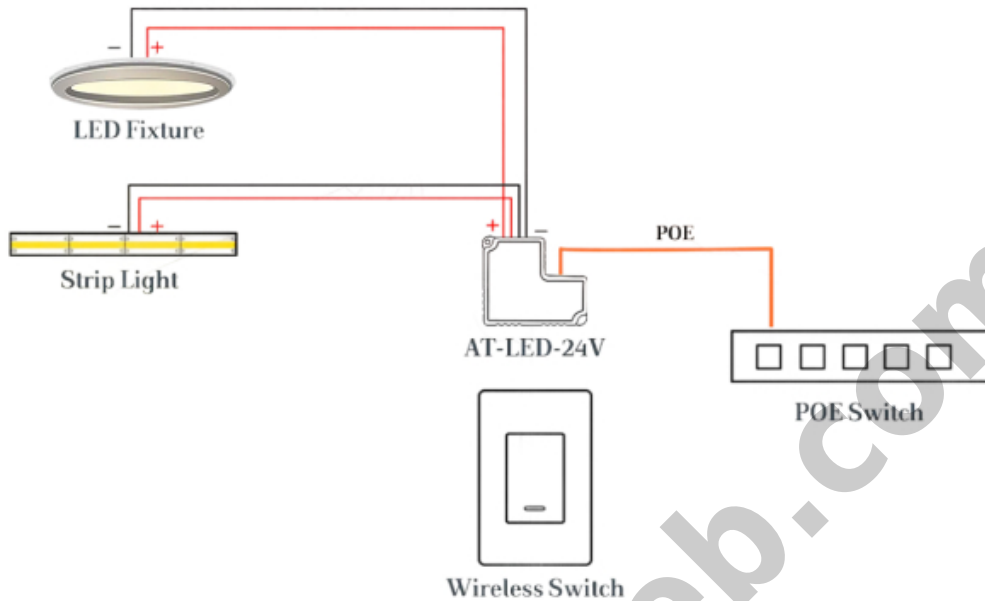

Penawaran Harga Spesial
08112039555

Spesifikasi :

Model Driver	AT-LED-24V
PoE Standard	802.3at compliant PoE driver 2 pair PoE operation 802.3at/af
Dimension	49 mm x 57mm x 22mm
Max Power for Kit	25 watts 25 watts @ 24v requires 802.3at 12 watts @ 24v requires 802.3af
Internal DC-DC conversion	input voltage 44-56v is converted to 24v
DC connector	Push-in
No internal current limiter	max current is 1.1 amps in 802.3at max current is 550 mA in 802.3af
Mount Type	In-wall
Wireless Switch-AT-WS (included)	
Wireless receiver	433mHz
Wireless	Yes
Battery-Free	Yes
Smart	Yes
Control one driver with multiple switches	Yes
Control multiple drivers from one switch	Yes