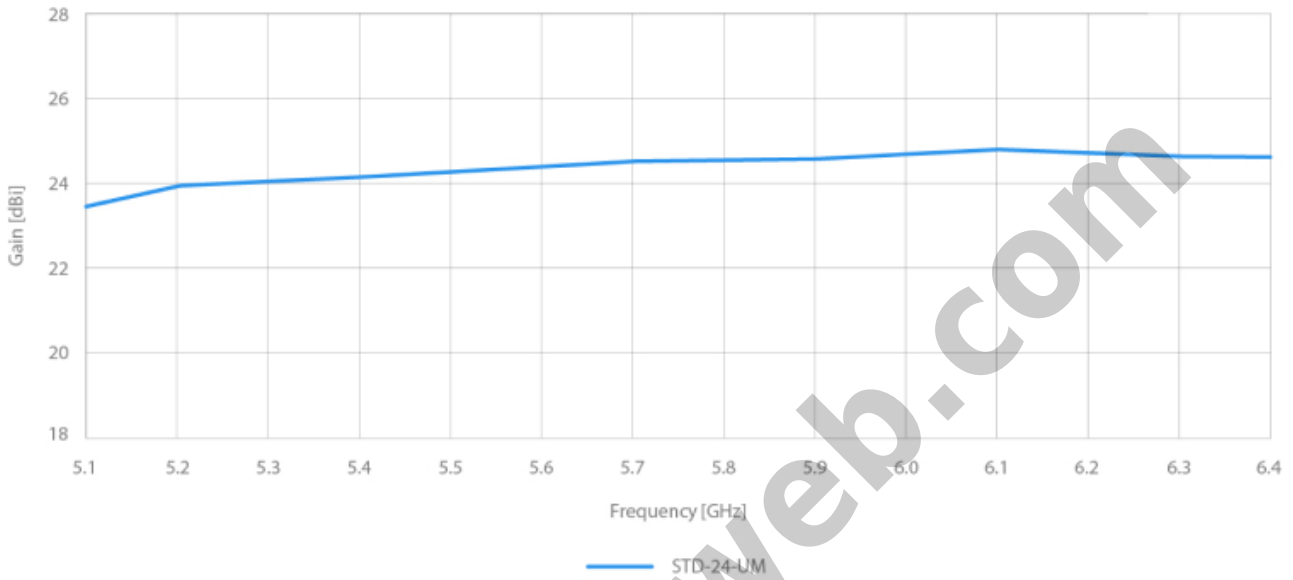

stabil menghasilkan performa lapangan yang andal saat terjadi perubahan kanal radio.

Konektivitas Radio yang Fleksibel

Antena **StarterDish UM** menyediakan koneksi waveguide langsung ke konektor waveguide Ubiquiti Networks dan Mimosa.

StarterAdapter, yang dijual terpisah, memungkinkan konektivitas dengan perangkat radio apa pun yang menggunakan antarmuka koaksial. Adapter ini dilengkapi dengan sepasang konektor RP-SMA dan tidak termasuk dalam paket **StarterDish UM**.