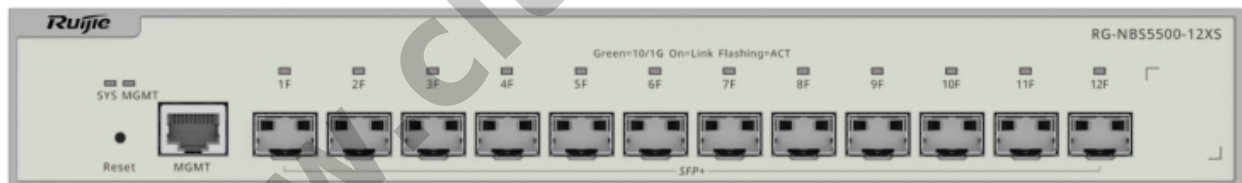

RG-NBS5500-12XS, RUIJIE 12-Port Full 10G SFP+ Layer 3 Managed Switch

Kode : RG-NBS5500-12XS

Brand : Ruijie - Reye

Jenis : Switch Managed

RG-NBS5500-12XS, RUIJIE 12-Port Full 10G SFP+ Layer 3 Managed Switch. Easy cloud management anytime and anywhere.

Untuk mendapatkan harga terbaik dan info ketersediaan silakan menghubungi tim Sales kami melalui Whatsapp di nomor **0811 2039 555 (chat only)** atau melalui email ke sales@citraweb.com.

Penawaran Harga Spesial

08112039555

[Download Datasheet](#)

* Harga, spesifikasi, dan ketersediaan bisa berubah dan tidak mengikat

URL : <https://www.citraweb.com/produk/1417/>