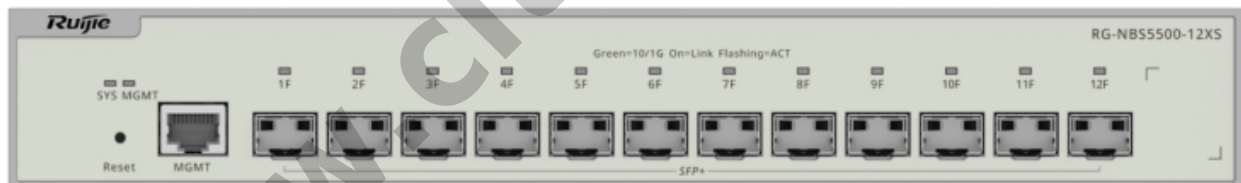

RG-NBS5500-12XS, RUIJIE 12-Port Full 10G SFP+ Layer 3 Managed Switch

Kode : RG-NBS5500-12XS

Brand : Ruijie - Reye

Jenis : Switch Managed

RG-NBS5500-12XS, RUIJIE 12-Port Full 10G SFP+ Layer 3 Managed Switch. Easy cloud management anytime and anywhere.

Untuk mendapatkan harga terbaik dan info ketersediaan silakan menghubungi tim Sales kami melalui Whatsapp di nomor **0811 2039 555 (chat only)** atau melalui email ke sales@citraweb.com.

Penawaran Harga Spesial

08112039555

[Download Datasheet](#)

* Harga, spesifikasi, dan ketersediaan bisa berubah dan tidak mengikat

URL : <https://www.citraweb.com/produk/1417/>