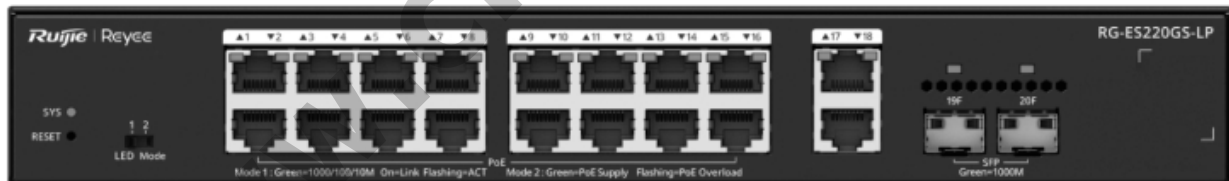

RG-ES220GS-LP REYEE 20-Port Gigabit Smart Cloud Managed PoE Switch

Kode : RG-ES220GS-LP

Brand : Ruijie - Reeye

Jenis : Switch Managed POE

Harga : Rp 2.528.000,00

RG-ES220GS-LP REYEE merupakan Smart Cloud Managed PoE Switch dilengkapi dengan 18x 10/100/1000 Base-T port (16x PoE/PoE+ Out port) dan 2 SFP port. Cocok digunakan untuk kebutuhan SMB (Small Medium Business).

Produk ini merupakan produk Fix Price. Pembelian produk tidak dapat menggunakan diskon apapun.

Penawaran Harga Spesial

 **08112039555**

Specification

Model	RG-ES220GS-LP
Product category	Layer 2
Ports	10/100/1000 BASE-T ports : 18 port (16 port PoE/PoE+) 1GE SFP ports : 2 port
Switching capacity	40 Gbps (bit/s)
MAC address table	8000
Fan	Fanless
Dimensions (W x D x H)	300mm x 223mm x 43.6mm (11.81 in. x 8.78 in. x 1.72 in)
MTBF	> 200,000
Max. PoE budget	130 W
Forwarding rate	29.76 Mpps
Maximum VLAN	16
Surge protection	Service port: ± 6 kV for common mode Power connector: ± 6 kV for common mode and ± 6 kV for differential mode
Power consumption	Less than 15 W with no PoE load (110 V) Less than 14 W with no PoE load (220 V) Less than 160 W with PoE full load (110 V) Less than 157 W with PoE full load (220 V)
Power supply	Fixed power supply. AC power supply: - Rated input voltage: 100 V AC to 240 V AC, 50 Hz to 60 Hz - Maximum input voltage: 90 V AC to 264 V AC, 47 Hz to 63 Hz - Rated input current: 3 A
Operating temperature	0°C to 40°C
Storage temperature	-40°C to +70°C
Operating humidity	10% to 90% RH (non-condensing)