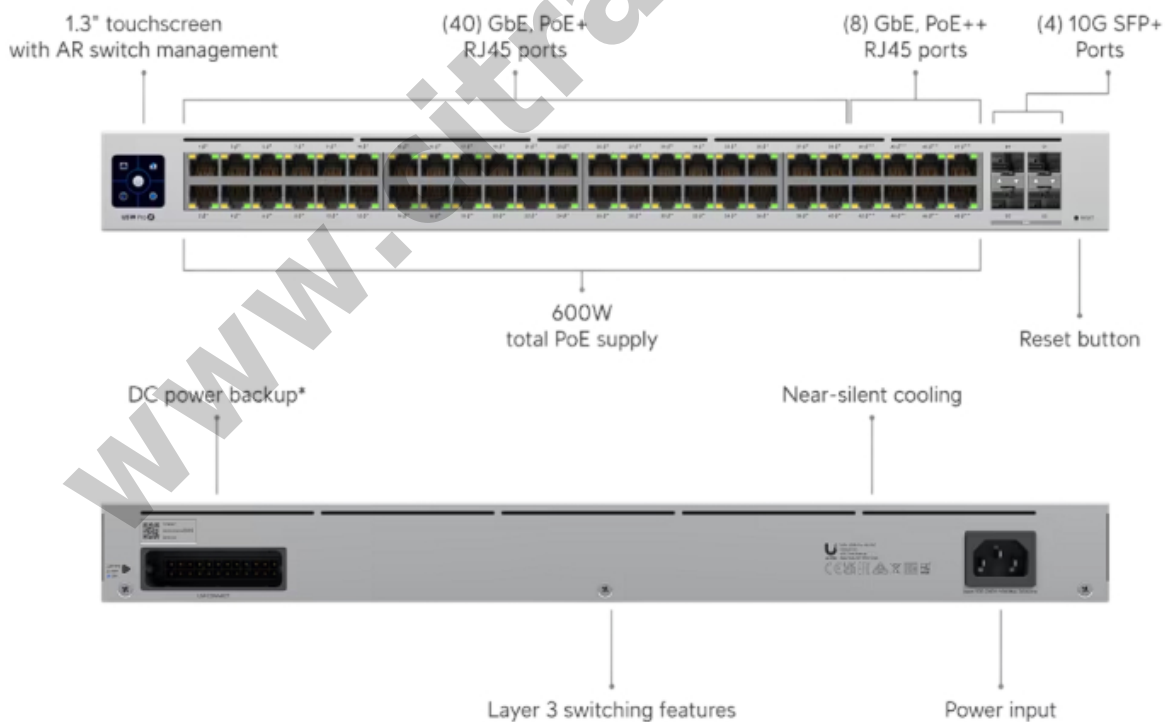

# Pro 48 PoE UNIFI UBIQUITI 48-Port POE++ Switch with 4-Port SFP+ Uplink

**Kode** : USW-PRO-48-POE

**Brand** : Ubiquiti

**Jenis** : Switch Managed POE

**Harga** : Rp 21.700.000,00

USW-PRO-48-POE UniFi 48-port GbE Layer 3 switch with 40-Port GbE PoE+, 8-Port GbE PoE++ and 4-Port SFP+ 10G.

## Specification

<b>Model</b>	USW-PRO-48-POE
--------------	----------------

<b>Ports</b>	1 GbE RJ45 : 48 (40 PoE+; 8 PoE++) 10G SFP+ : 4
<b>Total PoE Availability</b>	600W
<b>Max. PoE Wattage per Port by PSE</b>	PoE : 15.4W PoE+ : 32W PoE++ : 64W
<b>Layer Type</b>	Layer 3
<b>Switching capacity</b>	176 Gbps
<b>Total Non-Blocking Throughput</b>	88 Gbps
<b>Forwarding rate</b>	131 Mpps
<b>Supported VLANs</b>	1000
<b>MAC address table</b>	16000
<b>L3 Table Size</b>	ARP Entries : 4000 IPv4 Routes : 1000
<b>Packet Buffer Size</b>	4 MB
<b>Dimensions (W x D x H)</b>	442 x 400 x 44 mm
<b>Max. Power Consumption</b>	60W (Excluding PoE Output) 660W (Including PoE Output)
<b>Power Method</b>	(1) Universal input, 100—240V AC, 50/60 Hz (1) USP RPS DC input
<b>Power Input Method</b>	AC input
<b>Power Supply</b>	AC/DC, internal, 660W
<b>Supported Voltage Range</b>	100—240V AC
<b>Management</b>	Ethernet AR
<b>Heat Dissipation (Excluding PoE Output)</b>	204.72 BTU/hr
<b>Enclosure Material</b>	SGCC steel
<b>LCM Display</b>	1.3" touchscreen
<b>Ambient Operating Temperature</b>	-5 to 40° C (23 to 104° F)
<b>Ambient Operating Humidity</b>	10 to 90% noncondensing
<b>Certifications</b>	CE, FCC, IC