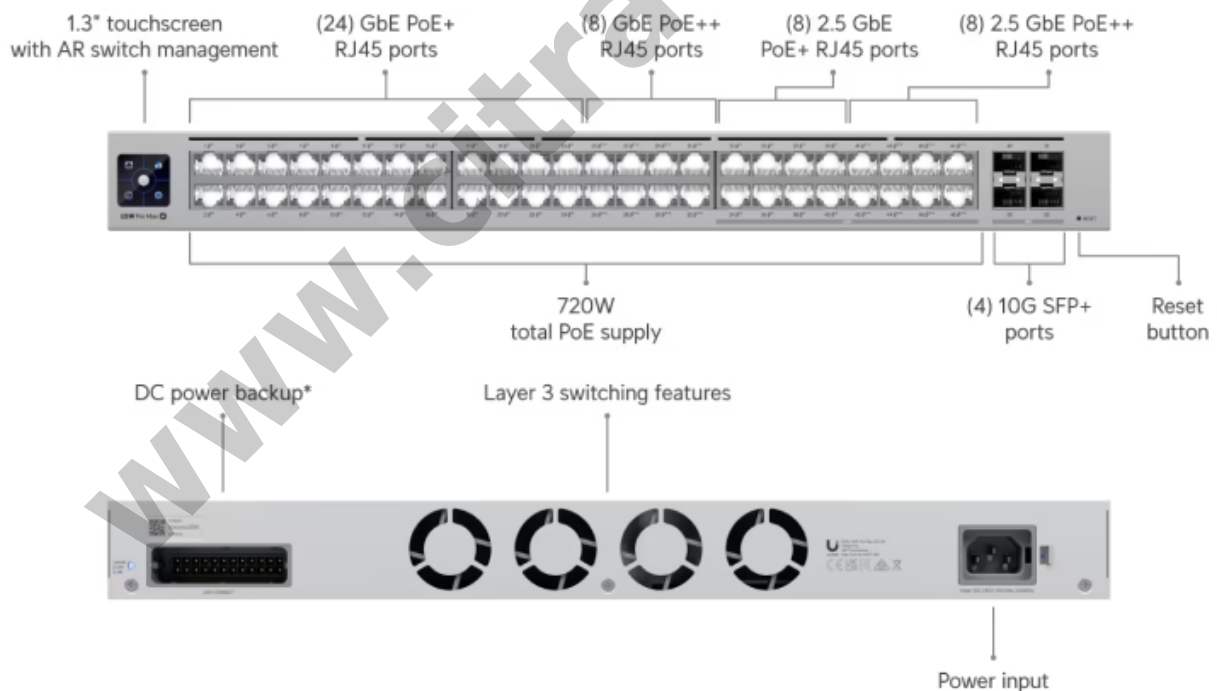

Pro Max 48 PoE UNIFI UBIQUITI 48-Port POE with 4-Port SFP+ 10G Switch

Kode : USW-Pro-Max-48-PoE

Brand : Ubiquiti

Jenis : Switch Managed POE

Harga : Rp 23.797.000,00

USW-Pro-Max-48-PoE UniFi 48-port, Layer 3 Etherlighting switch with 24-port GbE PoE+, 8-port GbE PoE++, 8-port 2.5 GbE PoE+, 8-port 2.5 GbE PoE++ and 4-port SFP+ 10G.

Produk ini merupakan produk Fix Price. Pembelian produk tidak dapat menggunakan diskon apapun.

Penawaran Harga Spesial

08112039555

*Require UniFi Power Backup.

Specification