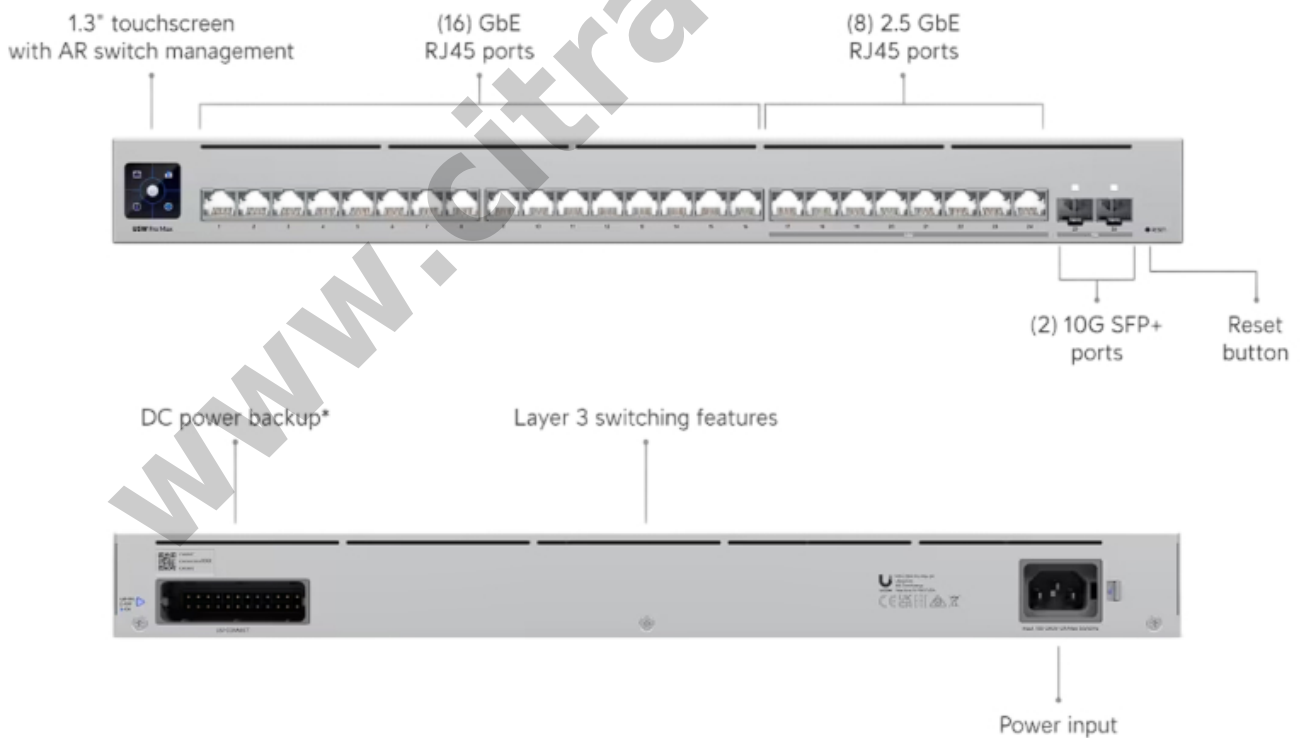

Pro Max 24 UNIFI UBIQUITI 24-Port with 2-Port SFP+ 10G Switch

Kode : USW-Pro-Max-24

Brand : Ubiquiti

Jenis : Switch Managed

Harga : Rp 8.133.000,00

USW-Pro-Max-24 UniFi 24-port, Layer 3 Etherlighting switch with 16-port GbE, 8-port 2.5 GbE, 2-port SFP+ 10G and DC Power Backup.

Produk ini merupakan produk Fix Price. Pembelian produk tidak dapat menggunakan diskon apapun.

Penawaran Harga Spesial

 **08112039555**

Specification

Model	USW-Pro-Max-24
--------------	----------------

Ports	1 GbE RJ45 : 16 2.5 GbE RJ45 : 8 10G SFP+ : 2
Layer Type	Layer 3
Switching capacity	112 Gbps
Total Non-Blocking Throughput	56 Gbps
Forwarding rate	83 Mpps
Supported VLANs	1000
MAC address table	16000
L3 Table Size	ARP Entries : 6000
Dimensions (W x D x H)	442 x 325 x 44 mm
Max. Power Consumption	50W
Power Method	(1) Universal input, 100—240V AC, 50/60 Hz (1) USP RPS DC input
Power Input Method	AC input
Power Supply	AC/DC, internal, 60W
Supported Voltage Range	100—240V AC
Management	Ethernet AR
Heat Dissipation (Excluding PoE Output)	170.6 BTU/hr
Enclosure Material	SGCC steel
Supported Rack Depth	400~1200 mm (15.7-47.2")
LCM Display	1.3" touchscreen
Ambient Operating Temperature	-5 to 40 C (23 to 104 F)
Ambient Operating Humidity	10 to 90% noncondensing
Certifications	CE, FCC, IC