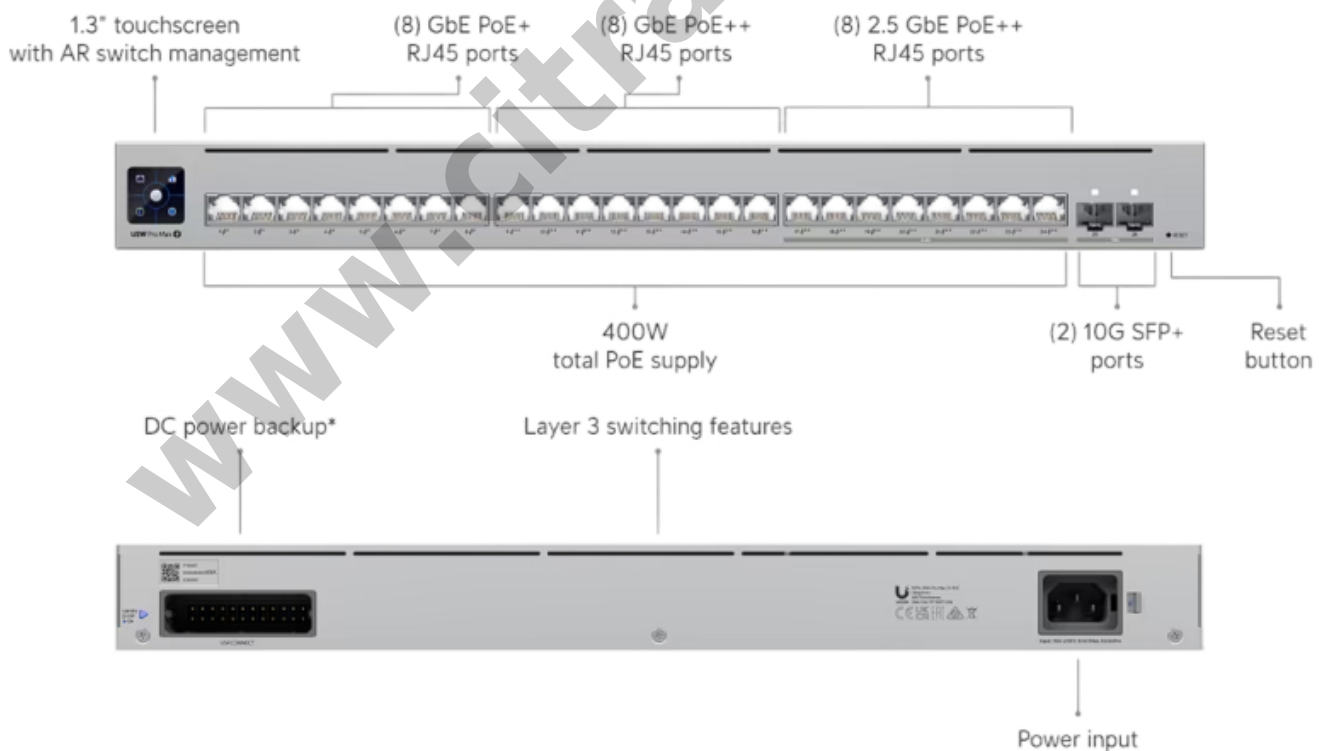

Pro Max 24 PoE UNIFI UBIQUITI 24-Port POE with 2-Port SFP+ 10G Switch

Kode : USW-Pro-Max-24-PoE

Brand : Ubiquiti

Jenis : Switch Managed POE

Harga : Rp 14.572.000,00

USW-Pro-Max-24-PoE UniFi 24-port, Layer 3 Etherlighting switch with 8-port GbE PoE+, 8-port GbE PoE++, 8-port 2.5 GbE PoE++, 2-port SFP+ 10G and versatile mounting options.

Produk ini merupakan produk Fix Price. Pembelian produk tidak dapat menggunakan diskon apapun.

Penawaran Harga Spesial

08112039555

Specification

Model	USW-Pro-Max-24-PoE
Ports	1 GbE RJ45 : 16 (8 PoE+; 8 PoE++) 2.5 GbE RJ45 : 8 (All PoE+) 10G SFP+ : 2
Total PoE Availability	400W
Max. PoE Wattage per Port by PSE	PoE : 15.4W PoE+ : 32W PoE++ : 64W
Layer Type	Layer 3
Switching capacity	112 Gbps
Total Non-Blocking Throughput	56 Gbps
Forwarding rate	83 Mpps
Supported VLANs	1000
MAC address table	16000
L3 Table Size	ARP Entries : 6000
Packet Buffer Size	1.5 MB
Dimensions (W x D x H)	442 x 325 x 44 mm
Max. Power Consumption	50W (Excluding PoE Output) 450W (Including PoE Output)
Power Method	(1) Universal input, 100—240V AC, 50/60 Hz (1) USP RPS DC input
Power Input Method	AC input
Power Supply	AC/DC, internal, 550W
Supported Voltage Range	100—240V AC
Management	Ethernet AR
Heat Dissipation (Excluding PoE Output)	170.6 BTU/hr
Enclosure Material	SGCC steel
Supported Rack Depth	400~1200 mm (15.7-47.2")
LCM Display	1.3" touchscreen
Ambient Operating Temperature	-5 to 40 C (23 to 104 F)
Ambient Operating Humidity	10 to 90% noncondensing
Certifications	CE, FCC, IC