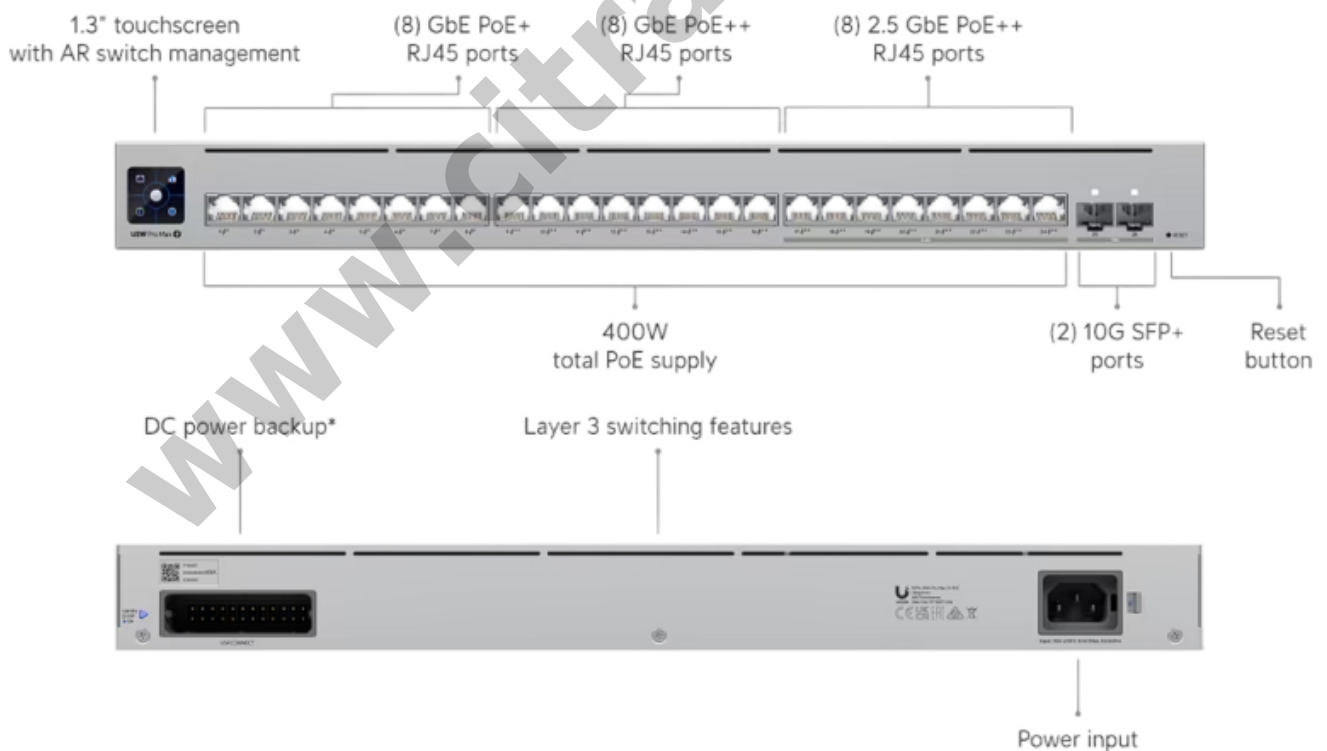

Pro Max 24 PoE UNIFI UBIQUITI 24-Port POE with 2-Port SFP+ 10G Switch

Kode : USW-Pro-Max-24-PoE

Brand : Ubiquiti

Jenis : Switch Managed POE

Harga : Rp 14.572.000,00

USW-Pro-Max-24-PoE UniFi 24-port, Layer 3 Etherlighting switch with 8-port GbE PoE+, 8-port GbE PoE++, 8-port 2.5 GbE PoE++, 2-port SFP+ 10G and versatile mounting options.

Produk ini merupakan produk Fix Price. Pembelian produk tidak dapat menggunakan diskon apapun.

Penawaran Harga Spesial

08112039555

Specification

Model	USW-Pro-Max-24-PoE
Ports	1 GbE RJ45 : 16 (8 PoE+; 8 PoE++) 2.5 GbE RJ45 : 8 (All PoE+) 10G SFP+ : 2
Total PoE Availability	400W
Max. PoE Wattage per Port by PSE	PoE : 15.4W PoE+ : 32W PoE++ : 64W
Layer Type	Layer 3
Switching capacity	112 Gbps
Total Non-Blocking Throughput	56 Gbps
Forwarding rate	83 Mpps
Supported VLANs	1000
MAC address table	16000
L3 Table Size	ARP Entries : 6000
Packet Buffer Size	1.5 MB
Dimensions (W x D x H)	442 x 325 x 44 mm
Max. Power Consumption	50W (Excluding PoE Output) 450W (Including PoE Output)
Power Method	(1) Universal input, 100—240V AC, 50/60 Hz (1) USP RPS DC input
Power Input Method	AC input
Power Supply	AC/DC, internal, 550W
Supported Voltage Range	100—240V AC
Management	Ethernet AR
Heat Dissipation (Excluding PoE Output)	170.6 BTU/hr
Enclosure Material	SGCC steel
Supported Rack Depth	400~1200 mm (15.7-47.2")
LCM Display	1.3" touchscreen
Ambient Operating Temperature	-5 to 40 C (23 to 104 F)
Ambient Operating Humidity	10 to 90% noncondensing
Certifications	CE, FCC, IC