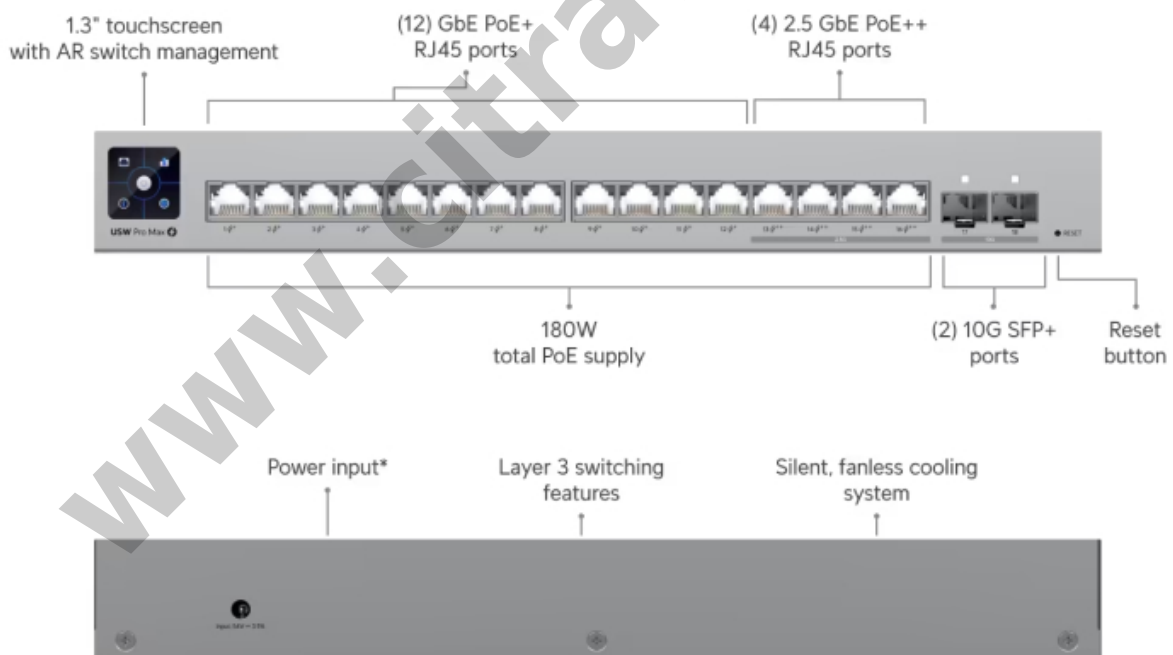

Pro Max 16 PoE UNIFI UBIQUITI 16-Port POE with 2-Port SFP+ 10G Switch

Kode : USW-Pro-Max-16-PoE

Brand : Ubiquiti

Jenis : Switch Managed POE

Harga : Rp 7.950.000,00

USW-Pro-Max-16-PoE UniFi 16-port, Layer 3 Etherlighting switch with 12-port GbE PoE+, 4-port 2.5 GbE PoE++, 2-port SFP+ 10G and versatile mounting options.

Produk ini merupakan produk Fix Price. Pembelian produk tidak dapat menggunakan diskon apapun.

Penawaran Harga Spesial

 **08112039555**

*54V, 210W DC power adapter included.

Specification

Model	USW-Pro-Max-16-PoE
Ports	1 GbE RJ45 : 12 (All PoE+) 2.5 GbE RJ45 : 4 (All PoE+) 10G SFP+ : 2
Total PoE Availability	180W
Max. PoE Wattage per Port by PSE	PoE : 15.4W PoE+ : 32W PoE++ : 64W
Layer Type	Layer 3
Switching capacity	84 Gbps
Total Non-Blocking Throughput	42 Gbps
Forwarding rate	62 Mpps
Supported VLANs	1000
MAC address table	16000
L3 Table Size	ARP Entries : 6000 IPv4 Routes : 512
Packet Buffer Size	1.5 MB
Dimensions (W x D x H)	200 x 248 x 44 mm
Max. Power Consumption	25W (Excluding PoE Output) 210W (Including PoE Output)
Power Method	AC Adapter
Power Input Method	AC input
Power Supply	AC/DC, internal, 210W
Supported Voltage Range	50—54V DC
Management	Ethernet AR
Heat Dissipation (Excluding PoE Output)	102.36 BTU/hr
Enclosure Material	SGCC steel
Supported Rack Depth	400~1200 mm (15.7-47.2")
LCM Display	1.3" touchscreen
Ambient Operating Temperature	-5 to 40 C (23 to 104 F)
Ambient Operating Humidity	10 to 90% noncondensing
Certifications	CE, FCC, IC