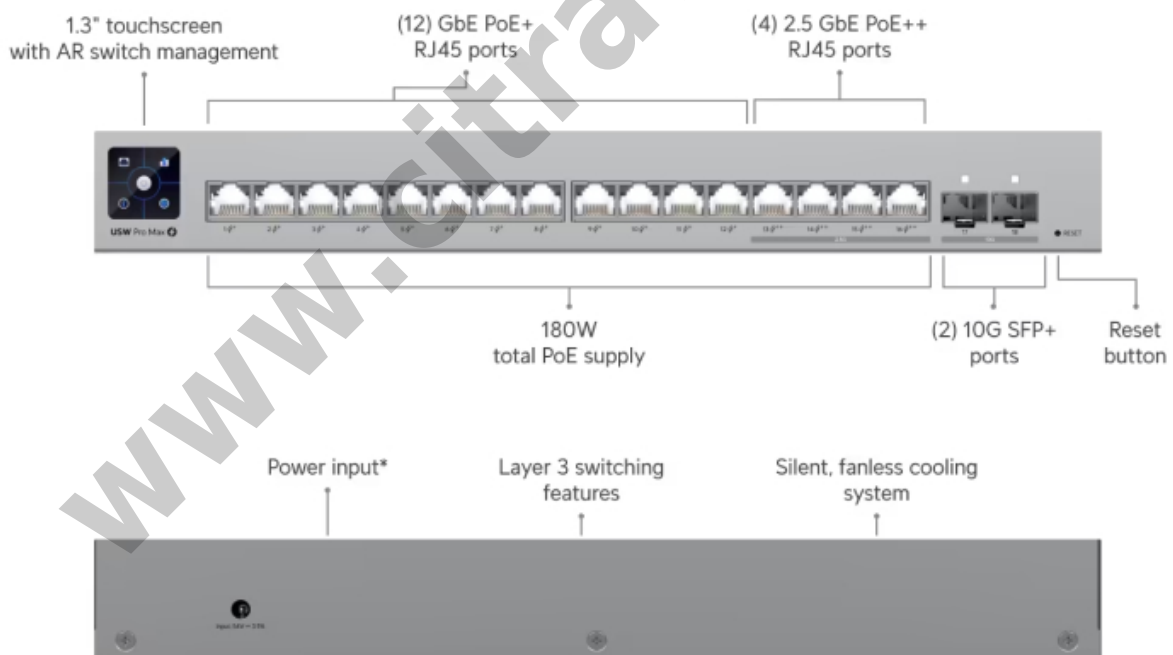

Pro Max 16 PoE UNIFI UBIQUITI 16-Port POE with 2-Port SFP+ 10G Switch

Kode : USW-Pro-Max-16-PoE

Brand : Ubiquiti

Jenis : Switch Managed POE

Harga : Rp 7.950.000,00

USW-Pro-Max-16-PoE UniFi 16-port, Layer 3 Etherlighting switch with 12-port GbE PoE+, 4-port 2.5 GbE PoE++, 2-port SFP+ 10G and versatile mounting options.

Produk ini merupakan produk Fix Price. Pembelian produk tidak dapat menggunakan diskon apapun.

Penawaran Harga Spesial

08112039555

*54V, 210W DC power adapter included.

Specification

Model	USW-Pro-Max-16-PoE
Ports	1 GbE RJ45 : 12 (All PoE+) 2.5 GbE RJ45 : 4 (All PoE+) 10G SFP+ : 2
Total PoE Availability	180W
Max. PoE Wattage per Port by PSE	PoE : 15.4W PoE+ : 32W PoE++ : 64W
Layer Type	Layer 3
Switching capacity	84 Gbps
Total Non-Blocking Throughput	42 Gbps
Forwarding rate	62 Mpps
Supported VLANs	1000
MAC address table	16000
L3 Table Size	ARP Entries : 6000 IPv4 Routes : 512
Packet Buffer Size	1.5 MB
Dimensions (W x D x H)	200 x 248 x 44 mm
Max. Power Consumption	25W (Excluding PoE Output) 210W (Including PoE Output)
Power Method	AC Adapter
Power Input Method	AC input
Power Supply	AC/DC, internal, 210W
Supported Voltage Range	50—54V DC
Management	Ethernet AR
Heat Dissipation (Excluding PoE Output)	102.36 BTU/hr
Enclosure Material	SGCC steel
Supported Rack Depth	400~1200 mm (15.7-47.2")
LCM Display	1.3" touchscreen
Ambient Operating Temperature	-5 to 40 C (23 to 104 F)
Ambient Operating Humidity	10 to 90% noncondensing
Certifications	CE, FCC, IC