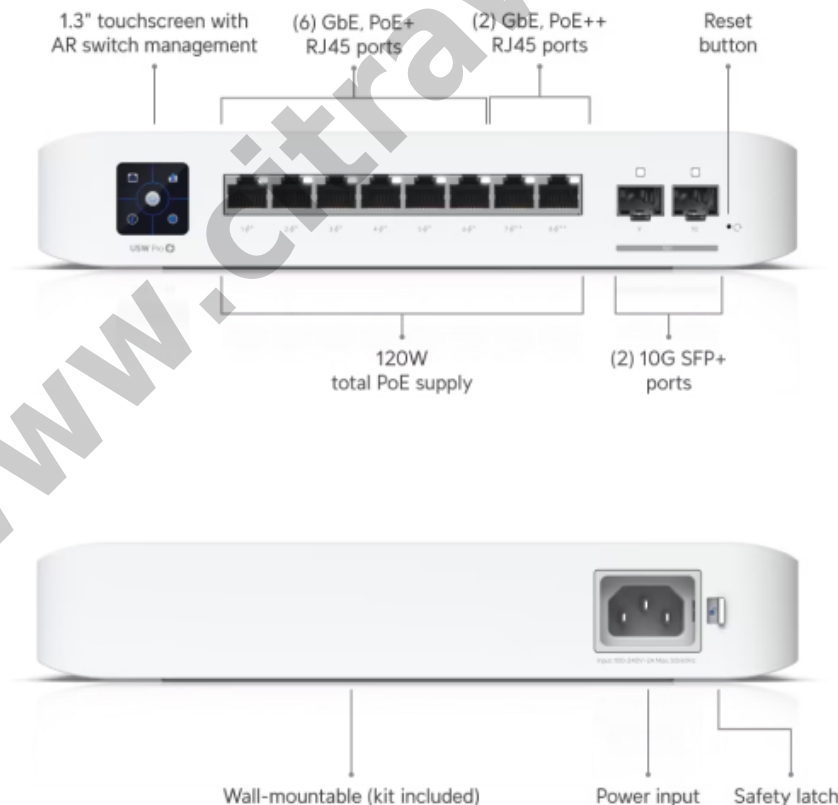

Pro 8 PoE UNIFI UBIQUITI 8-Port POE++ Switch with SFP+ Uplink

Kode : USW-Pro-8-PoE
Brand : Ubiquiti
Jenis : Switch Managed POE
Harga : Rp 6.118.000,00

USW-Pro-8-PoE UniFi 8 port GbE Layer 3 switch with PoE+ and PoE++ output.

Produk ini merupakan produk Fix Price. Pembelian produk tidak dapat menggunakan diskon apapun.

Penawaran Harga Spesial

 **08112039555**

Specification

Model	USW-Pro-8-PoE
--------------	---------------

Ports	1 GbE RJ45 : 8 (6 PoE+; 2 PoE++) 10G SFP+ : 2
Total PoE Availability	120W
Max. PoE Wattage per Port by PSE	PoE : 15.4W PoE+ : 32W PoE++ : 64W
Layer Type	Layer 3
Switching capacity	56 Gbps
Total Non-Blocking Throughput	28 Gbps
Forwarding rate	42 Mpps
Supported VLANs	1000
MAC address table	16000
L3 Table Size	ARP Entries : 6,000 IPv4 Routes : 512
Packet Buffer Size	1.5 MB
Dimensions (W x D x H)	200 x 248 x 44 mm
Max. Power Consumption	30W (Excluding PoE Output) 150W (Including PoE Output)
Power Method	Universal input, 100–240V AC, 50/60 Hz
Power Input Method	AC input
Power Supply	AC/DC, internal, 150W
Supported Voltage Range	100–240V AC
Management	Ethernet AR
Heat Dissipation (Excluding PoE Output)	102.36 BTU/hr
Enclosure Material	Polycarbonate
Supported Rack Depth	400~1200 mm (15.7-47.2")
LCM Display	1.3" touchscreen
Ambient Operating Temperature	-5 to 45 C (23 to 113 F)
Ambient Operating Humidity	10 to 90% noncondensing
Certifications	CE, FCC, IC