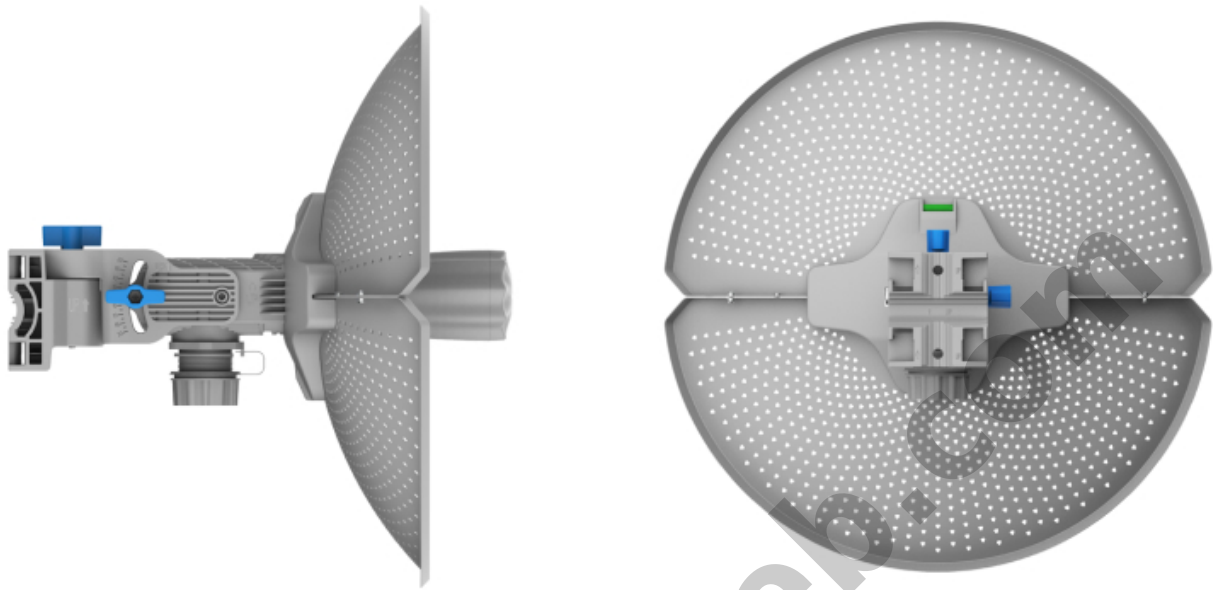

# RG-AirMetro460G REYEE Gigabit CPE 5GHz

**Kode** : RG-AirMetro460G

**Brand** : Ruijie - Reeye

**Jenis** : Wireless PTP

**Harga** : Rp 954.000,00

Ruijie RG-AirMetro460G Ruijie Reeye 1x 10/100/1000 Mbps Port with 23 dBi antenna gain.

Penawaran Harga Spesial

 08112039555

- PTP Max. 15 km Working Distance
- PTMP Easy Pairing All in 30 sec
- 24 V Passive PoE
- IP65, 6 kV Surge Protection and  $\pm 24$  kV ESD against Harsh Environment
- 220.32 km/h (137 mph) Wind Survivability
- All-in-one Cloud Management Simplifies the User Journey

**Specification**

<b>Model</b>	RG-AirMetro460G
<b>Gain</b>	23 dBi
<b>Angle</b>	H: 9°, V: 9°
<b>Capacity</b>	5 GHz, 867 Mbps
<b>Frequency Range*</b>	Indonesia : 2400-2483.5 MHz, EIRP ≤ 27 dBm 5725-5825 MHz, EIRP ≤ 23 dBm
<b>Management Radio</b>	2.412GHz-2.472GHz
<b>Channel Width</b>	20/40/80MHz
<b>Service Ports</b>	1x 10/100/1000 Mbps
<b>Power</b>	24 V Passive PoE
<b>Power Consumption</b>	≤ 12 W
<b>Surge Protection</b>	6 kV
<b>Operating temperature</b>	-40°C - 70°C
<b>MTBF</b>	>400.000H
<b>IP Rating</b>	IP65