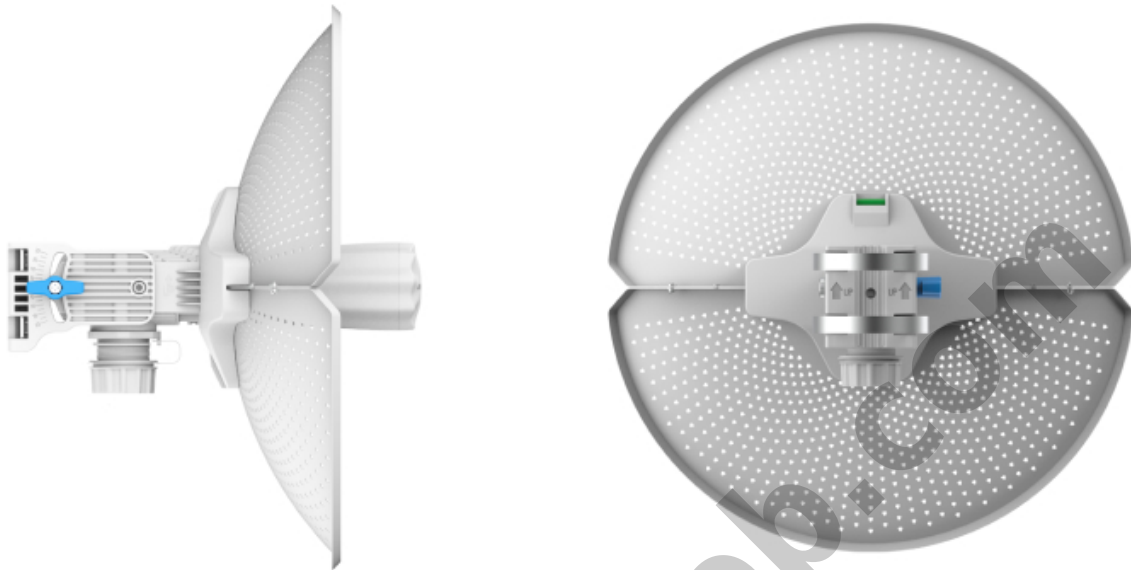

## RG-AirMetro460F REYEE CPE 5GHz

**Kode** : RG-AirMetro460F

**Brand** : Ruijie - Reeye

**Jenis** : Wireless PTP

**Harga** : Rp 763.000,00

Ruijie RG-AirMetro460F Ruijie Reeye 1x 10/100 Mbps Port with 23 dBi antenna gain.

Penawaran Harga Spesial

 **08112039555**

- PTP Max. 15 km Working Distance
- PTMP Easy Pairing All in 30 sec
- 24 V Passive PoE
- IP65, 6 kV Surge Protection and  $\pm 24$  kV ESD against Harsh Environment
- 220.32 km/h (137 mph) Wind Survivability
- All-in-one Cloud Management Simplifies the User Journey