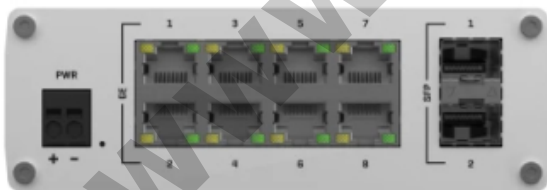

TSW210 TELTONIKA Industrial Unmanaged Switch

Kode : TSW210
Brand : Teltonika
Jenis : Switch Unmanaged
Harga : Rp 1.487.000,00

TSW210 offers a great combination of Gigabit Ethernet and SFP. Eight Ethernet ports enable connecting multiple devices to the network quickly and easily without any further configuration. SFP allows including far apart devices while maintaining high-speed rates and reliability.

Penawaran Harga Spesial

 **08112039555**

Features :

- 2 x SFP ports for long-range Fiber-optic communication
- (Plug and Play) no additional configuration needed
- DIN rail and surface mounting options
- 8 x Gigabit Ethernet with speeds up to 1000 Mbps

Specification

Model	TSW210
ETHERNET	
LAN	8 x ETH ports, 10/100/1000 Mbps, supports auto MDI/MDIX crossover

Fiber	2 x SFP ports
IEEE 802.3 series standards	802.3i, 802.3u, 802.3ab, 802.3x, 802.3az, 802.3ad
PERFORMANCE SPECIFICATIONS	
Bandwidth (Non-blocking)	20 Gbps
Packer buffer	128 KB
MAC address table size	2K entries
Jumbo frame support	9216 bytes
POWER	
Connector	2-pin industrial DC power socket
Input voltage range	7 - 57 VDC
Power consumption	Idle: 1.03 W / Max: 3.71 W
PHYSICAL INTERFACES	
Ethernet	8 x RJ45 ports, 10/100/1000 Mbps
Fiber	2 x SFP ports
Status LEDs	1 x Power LED, 16 x LAN status LEDs 2 x SFP status LEDs
Power	1 x 2-pin industrial DC power socket
Other	1 x Grounding screw
PHYSICAL SPECIFICATION	
Casing material	Full aluminum housing
Dimensions (W x H x D)	132 x 44.2 x 95.1 mm
Mounting options	DIN rail or wall mounting (additional kit needed), flat surface placement
OPERATING ENVIRONMENT	
Operating temperature	-40 °C to 75 °C
Operating humidity	10% to 90% non-condensing
Ingress Protection Rating	IP30

Standard Package Contains :

- TSW210
- QSG (Quick Start Guide)
- Packaging box

[Download Datasheet](#)

* Harga, spesifikasi, dan ketersediaan bisa berubah dan tidak mengikat

URL : <https://www.citraweb.com/produk/1064/>