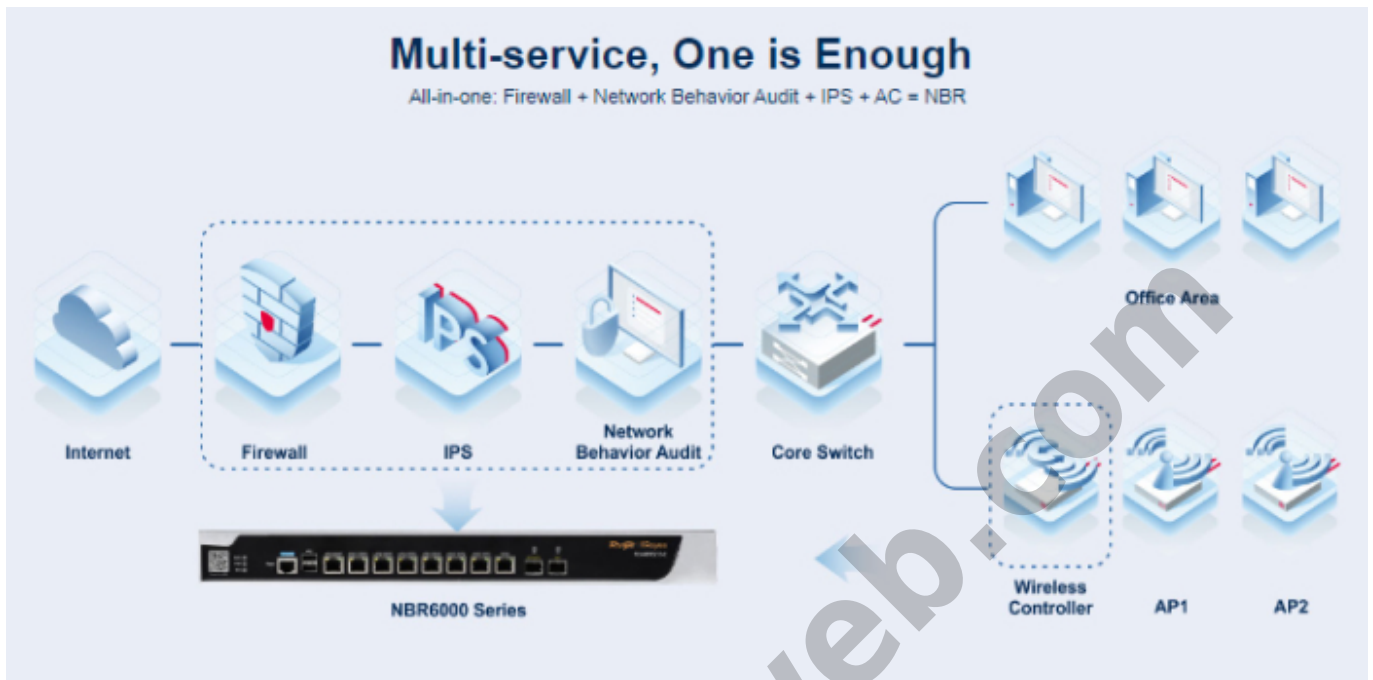

# RG-NBR6215-E REYEE High-performance Cloud Managed Security Router

**Kode** : RG-NBR6215-E

**Brand** : Ruijie - Reeye

**Jenis** : Discontinued

RG-NBR6215-E Ruijie Reeye High-performance Cloud Managed Security Router.

**Produk ini merupakan produk Fix Price. Pembelian produk tidak dapat menggunakan diskon apapun.**

Penawaran Harga Spesial

 **08112039555**

- High performance, "All-in-One" cloud managed security router
- All-in-one: firewall + network behavior audit + IPS + AC = NBR
- Open API, freely third party Integration
- Accurate screen mirroring, one-to-one guest room screen mirroring
- L7 DPI and intelligent flow control in VPN tunnels
- Integrated wireless AC, free to use

#### Specification

<b>Model</b>	RG-NBR6215-E
<b>CPU</b>	4 Cores, 1.2 GHz
<b>RAM/SDRAM</b>	2 GB
<b>Flash</b>	8 MB
<b>Hard Disk Drive</b>	1 TB (Not delivered with the router, can be added)

<b>WAN Port</b>	1 x 10/100/1000 Base-T port
<b>LAN Port</b>	1 x 10/100/1000 Base-T port
<b>LAN/WAN Switchable Port</b>	6 x 10/100/1000 Base-T port 1x 1GBase-X SFP ports 1x 10GBase-X SFP+ port
<b>Throughput</b>	2.5 Gbps
<b>Client (Recommended)</b>	2000
<b>LED</b>	1x System Status LED 1 x Power Status LED 1x SATA LED
<b>Button</b>	1x Power button
<b>Mounting Method</b>	Rack-mounted
<b>Rack Size</b>	1U 19-inch Rack-mounted
<b>Fan</b>	2
<b>Operating Temperature</b>	0°C to 45°C (32°F to 113°F)
<b>Operating Humidity</b>	10% to 90% RH (non-condensing)
<b>Max Managed Access Points</b>	64 Access points or 128 wall-mounted access points
<b>PPPoE Server Accounts</b>	2000
<b>Internet Access Mode</b>	PPPoE Client, DHCP Client, Static IP
<b>LAN Port Link Aggregation</b>	Yes
<b>Authentication</b>	Portal Authentication Password Authentication Voucher Authentication SMS Authentication
<b>L2TP/PPTP Tunnels</b>	1000
<b>L2TP/IPsec VPN Performance</b>	1000 Mbps
<b>Dimensions (W x D x H)</b>	440 x 43.6 x 200 mm (without rubber pads)
<b>Package Dimension (W x D x H)</b>	560 x 470 x 380 mm