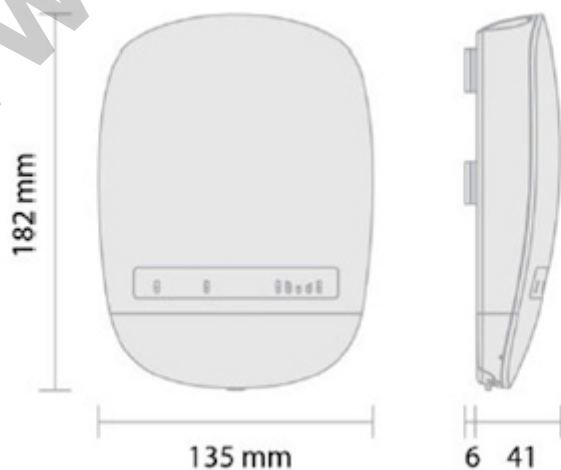

Paket ini hanya terdiri dari Box Enclosure, belum termasuk perangkat wireless.

StationBox® S

StationBox® S is compact enclosure designed for Router Board™ RB922, RB912 and RB911. By integrating the RouterBoard™ you will create compact, connectorized radio powered by MikroTik™ technology. It is compatible with UBNT airMax™ radio mounting system, therefore you can clip it to compatible antennas instantly.

**TECHNICAL DATA :**

Weight : 0.50 kg / 1.1 lbs – single piece incl. package

Single Piece : 210 x 55 x 140 mm / 8.3 x 2.2 x 5.5 inches