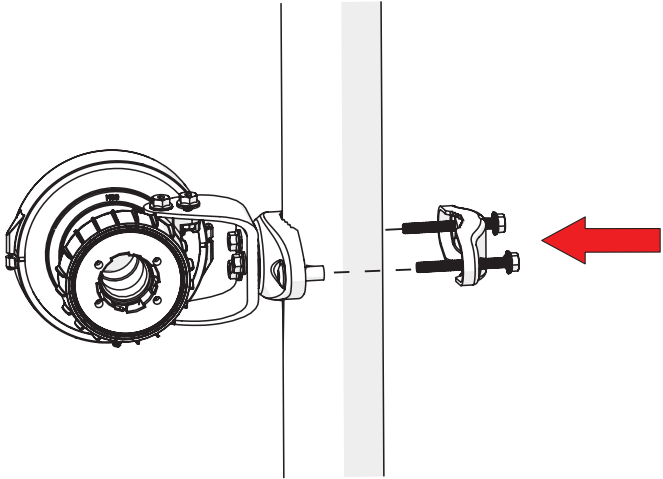

Symmetrical Horn SH-TP 5-80

Pole Installation