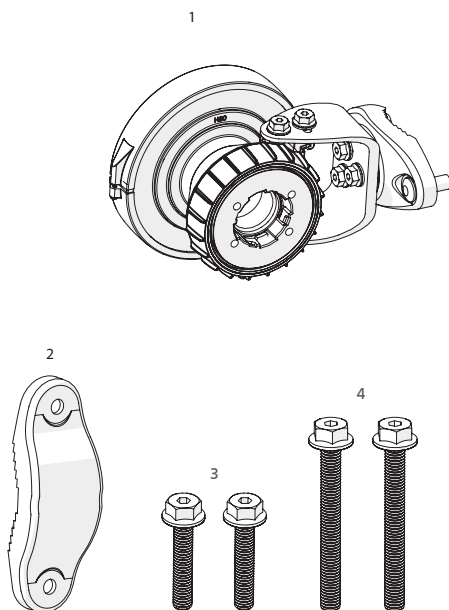

Symmetrical Horn SH-TP 5-80

SYMMETRICAL HORN ANTENNA WITH TWISTPORT CONNECTOR
AND CARRIER CLASS PERFORMANCE

Symmetrical Horn SH-TP 5-80

3

Package Contents

Number	Description	Quantity
1	SH-TP 5-80 Body	1x
2	SH-TP 5-80 Bracket	1x
3	M8 x 42,5mm Screw	2x
4	M8 x 73,5mm Screw	2x
5	2,9 x 16 mm lock Screw	1x

Symmetrical Horn SH-TP 5-80

Pre - Installation

The antenna is pre-assembled for installation on the left side of the pole.
If you need to swap to use the right side of the pole, see page 10.

Ensure that the water drain points downwards!

1

2 **Optional:** Install the 2.9 x 16mm locking screw.

Tighten the locking screw to secure the TwisPort lock mechanism.

*TwistPort™ Adaptor or SIMPER™ Radio sold separately.

Symmetrical Horn SH-TP 5-80

Installation Guide