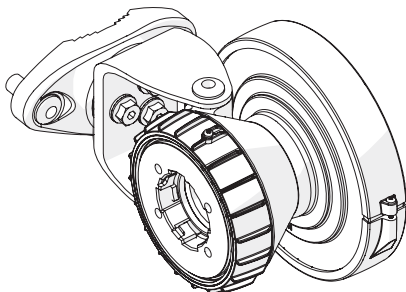

Symmetrical Horn SH-TP 5-80

Pre - Installation

The antenna is pre-assembled for installation on the left side of the pole.
If you need to swap to use the right side of the pole, see page 10.

Ensure that the water drain points downwards!

1 If the locking screw was used,

2

unscrew it by about 10 mm
before unlocking the TwisPort mechanism.

3

* TwisPort™ Adaptor or SIMPER™ Radio sold separately.

Symmetrical Horn SH-TP 5-80

10

Pre - Installation

Optional: Right side of the pole mounting.

Symmetrical Horn SH-TP 5-80

Pre - Installation

Optional: Right side of the pole mounting.

Symmetrical Horn SH-TP 5-80

12

Pre - Installation

Optional: Right side of the pole mounting.

Symmetrical Horn SH-TP 5-80

13

Pre - Installation

Optional: Right side of the pole mounting, continue on page 5.

Ensure that the water drain points downwards!

Compatible Devices

RF elements®

any TwistPort™ Adaptor