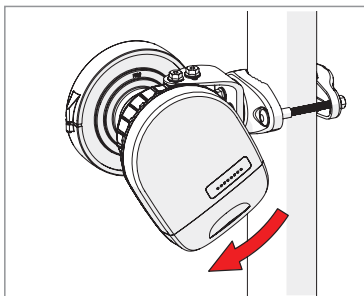

Symmetrical Horn SH-TP 5-80

Pre - Installation

The antenna is pre-assembled for installation on the left side of the pole.
If you need to swap to use the right side of the pole, see page 10.

Ensure that the water drain points downwards!

Symmetrical Horn SH-TP 5-80

Pole Installation

Symmetrical Horn SH-TP 5-80

Installation Guide

Symmetrical Horn SH-TP 5-80

Installation Guide

Symmetrical Horn SH-TP 5-80

Installation Guide

1

2 **Optional:** Install the 2.9 x 16mm locking screw.

Tighten the locking screw to secure the TwisPort lock mechanism.

*TwistPort™ Adaptor or SIMPER™ Radio sold separately.

Symmetrical Horn SH-TP 5-80

Installation Guide