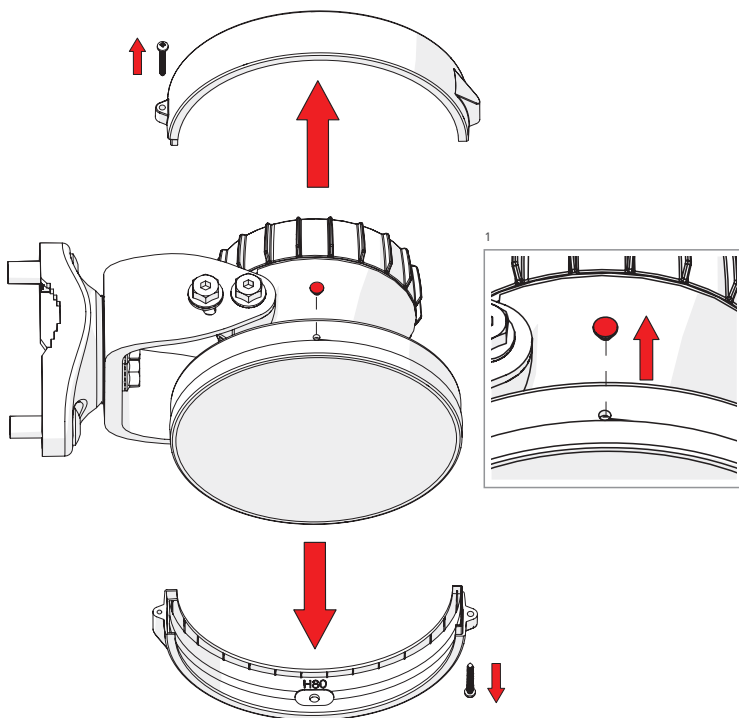

Symmetrical Horn SH-TP 5-80

Pre - Installation

The antenna is pre-assembled for installation on the left side of the pole.
If you need to swap to use the right side of the pole, see page 10.

Ensure that the water drain points downwards!

1

2 **Optional:** Install the 2.9 x 16mm locking screw.

Tighten the locking screw to secure the TwisPort lock mechanism.

*TwistPort™ Adaptor or SIMPER™ Radio sold separately.

Symmetrical Horn SH-TP 5-80

Installation Guide

1 If the locking screw was used,

2

unscrew it by about 10 mm
before unlocking the TwisPort mechanism.

3

* TwisPort™ Adaptor or SIMPER™ Radio sold separately.

Symmetrical Horn SH-TP 5-80

10

Pre - Installation

Optional: Right side of the pole mounting.

Symmetrical Horn SH-TP 5-80

Pre - Installation

Optional: Right side of the pole mounting.

Symmetrical Horn SH-TP 5-80

12

Pre - Installation

Optional: Right side of the pole mounting.