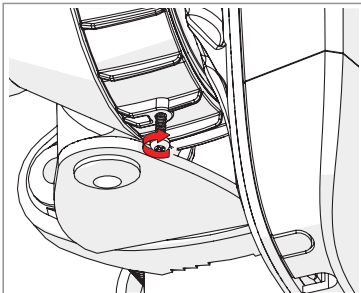

Symmetrical Horn SH-TP 5-80

Pre - Installation

The antenna is pre-assembled for installation on the left side of the pole.
If you need to swap to use the right side of the pole, see page 10.

Ensure that the water drain points downwards!

Symmetrical Horn SH-TP 5-80

Pole Installation

Symmetrical Horn SH-TP 5-80

Installation Guide

Symmetrical Horn SH-TP 5-80

Installation Guide

Symmetrical Horn SH-TP 5-80

Installation Guide

1

2 **Optional:** Install the 2.9 x 16mm locking screw.

Tighten the locking screw to secure the TwisPort lock mechanism.

*TwistPort™ Adaptor or SIMPER™ Radio sold separately.

Symmetrical Horn SH-TP 5-80

Installation Guide