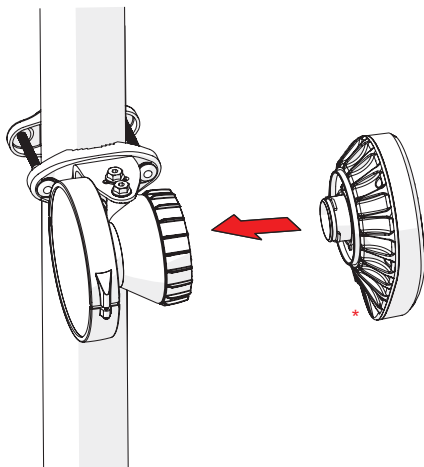

Symmetrical Horn SH-TP 5-80

SYMMETRICAL HORN ANTENNA WITH TWISTPORT CONNECTOR
AND CARRIER CLASS PERFORMANCE

Symmetrical Horn SH-TP 5-80

3

Package Contents

Number	Description	Quantity
1	SH-TP 5-80 Body	1x
2	SH-TP 5-80 Bracket	1x
3	M8 x 42,5mm Screw	2x
4	M8 x 73,5mm Screw	2x
5	2,9 x 16 mm lock Screw	1x

Symmetrical Horn SH-TP 5-80

Pre - Installation

The antenna is pre-assembled for installation on the left side of the pole.
If you need to swap to use the right side of the pole, see page 10.

Ensure that the water drain points downwards!

Symmetrical Horn SH-TP 5-80

Pole Installation

Symmetrical Horn SH-TP 5-80

Installation Guide

Symmetrical Horn SH-TP 5-80

Installation Guide

Symmetrical Horn SH-TP 5-80

Installation Guide

1

2 **Optional:** Install the 2.9 x 16mm locking screw.

Tighten the locking screw to secure the TwisPort lock mechanism.

*TwistPort™ Adaptor or SIMPER™ Radio sold separately.

Symmetrical Horn SH-TP 5-80

Installation Guide