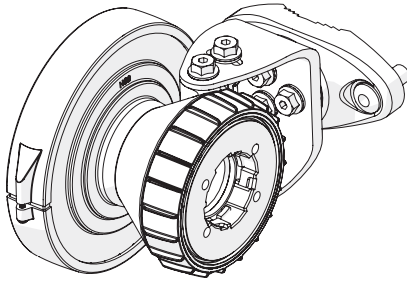

Symmetrical Horn SH-TP 5-80

SYMMETRICAL HORN ANTENNA WITH TWISTPORT CONNECTOR
AND CARRIER CLASS PERFORMANCE

Symmetrical Horn SH-TP 5-80

3

Package Contents

Number	Description	Quantity
1	SH-TP 5-80 Body	1x
2	SH-TP 5-80 Bracket	1x
3	M8 x 42,5mm Screw	2x
4	M8 x 73,5mm Screw	2x
5	2,9 x 16 mm lock Screw	1x

Symmetrical Horn SH-TP 5-80

Pre - Installation

The antenna is pre-assembled for installation on the left side of the pole.
If you need to swap to use the right side of the pole, see page 10.

Ensure that the water drain points downwards!

1

2 **Optional:** Install the 2.9 x 16mm locking screw.

Tighten the locking screw to secure the TwisPort lock mechanism.

*TwistPort™ Adaptor or SIMPER™ Radio sold separately.

Symmetrical Horn SH-TP 5-80

Installation Guide