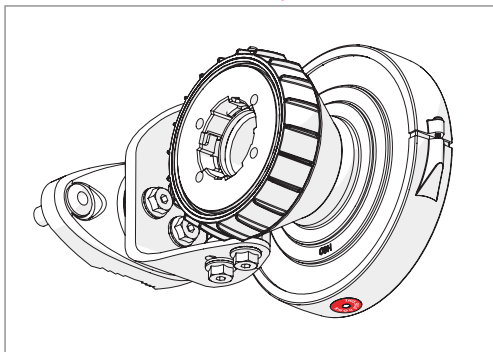

1

2 **Optional:** Install the 2.9 x 16mm locking screw.

Tighten the locking screw to secure the TwisPort lock mechanism.

*TwistPort™ Adaptor or SIMPER™ Radio sold separately.

Symmetrical Horn SH-TP 5-80

Installation Guide

1 If the locking screw was used,

2

unscrew it by about 10 mm
before unlocking the TwisPort mechanism.

3

* TwisPort™ Adaptor or SIMPER™ Radio sold separately.

Symmetrical Horn SH-TP 5-80

10

Pre - Installation

Optional: Right side of the pole mounting.

Symmetrical Horn SH-TP 5-80

Pre - Installation

Optional: Right side of the pole mounting.

Symmetrical Horn SH-TP 5-80

12

Pre - Installation

Optional: Right side of the pole mounting.

Symmetrical Horn SH-TP 5-80

13

Pre - Installation

Optional: Right side of the pole mounting, continue on page 5.

Ensure that the water drain points downwards!

Compatible Devices

RF elements®

any TwistPort™ Adaptor