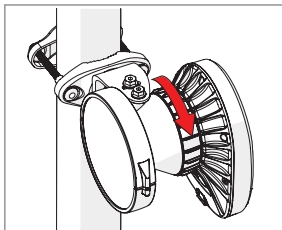

Symmetrical Horn SH-TP 5-80

Pre - Installation

The antenna is pre-assembled for installation on the left side of the pole.
If you need to swap to use the right side of the pole, see page 10.

Ensure that the water drain points downwards!

Symmetrical Horn SH-TP 5-80

Pole Installation

Symmetrical Horn SH-TP 5-80

Installation Guide

Symmetrical Horn SH-TP 5-80

Installation Guide

Symmetrical Horn SH-TP 5-80

Installation Guide

1

2 **Optional:** Install the 2.9 x 16mm locking screw.

Tighten the locking screw to secure the TwisPort lock mechanism.

*TwistPort™ Adaptor or SIMPER™ Radio sold separately.

Symmetrical Horn SH-TP 5-80

Installation Guide

1 If the locking screw was used,

2

unscrew it by about 10 mm
before unlocking the TwisPort mechanism.

3

* TwisPort™ Adaptor or SIMPER™ Radio sold separately.

Symmetrical Horn SH-TP 5-80

10

Pre - Installation