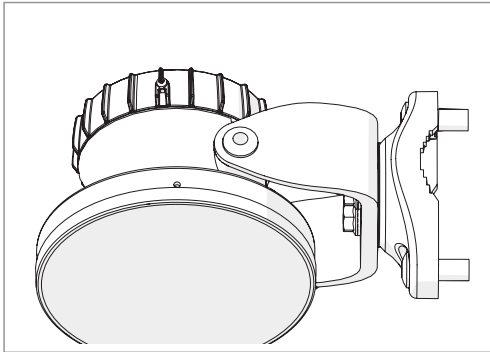

Symmetrical Horn SH-TP 5-80

Pre - Installation

The antenna is pre-assembled for installation on the left side of the pole.
If you need to swap to use the right side of the pole, see page 10.

Ensure that the water drain points downwards!

1

2 **Optional:** Install the 2.9 x 16mm locking screw.

Tighten the locking screw to secure the TwisPort lock mechanism.

*TwistPort™ Adaptor or SIMPER™ Radio sold separately.

Symmetrical Horn SH-TP 5-80

Installation Guide

1 If the locking screw was used,

2

unscrew it by about 10 mm
before unlocking the TwisPort mechanism.

3

* TwisPort™ Adaptor or SIMPER™ Radio sold separately.

Symmetrical Horn SH-TP 5-80

10

Pre - Installation

Optional: Right side of the pole mounting.

Symmetrical Horn SH-TP 5-80

Pre - Installation

Optional: Right side of the pole mounting.

Symmetrical Horn SH-TP 5-80

12

Pre - Installation

Optional: Right side of the pole mounting.