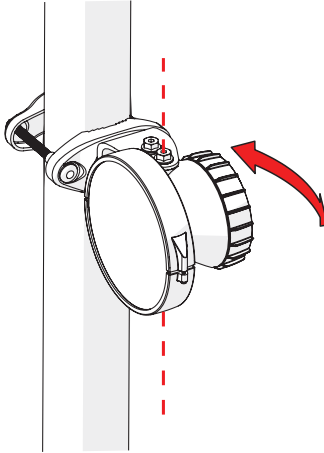

Symmetrical Horn SH-TP 5-80

SYMMETRICAL HORN ANTENNA WITH TWISTPORT CONNECTOR
AND CARRIER CLASS PERFORMANCE

Symmetrical Horn SH-TP 5-80

3

Package Contents

Number	Description	Quantity
1	SH-TP 5-80 Body	1x
2	SH-TP 5-80 Bracket	1x
3	M8 x 42,5mm Screw	2x
4	M8 x 73,5mm Screw	2x
5	2,9 x 16 mm lock Screw	1x

Symmetrical Horn SH-TP 5-80

Pre - Installation

The antenna is pre-assembled for installation on the left side of the pole.
If you need to swap to use the right side of the pole, see page 10.

Ensure that the water drain points downwards!

Symmetrical Horn SH-TP 5-80

Pole Installation

Symmetrical Horn SH-TP 5-80

Installation Guide

Symmetrical Horn SH-TP 5-80

Installation Guide

Symmetrical Horn SH-TP 5-80

Installation Guide

1

2 **Optional:** Install the 2.9 x 16mm locking screw.

Tighten the locking screw to secure the TwisPort lock mechanism.

*TwistPort™ Adaptor or SIMPER™ Radio sold separately.

Symmetrical Horn SH-TP 5-80

Installation Guide