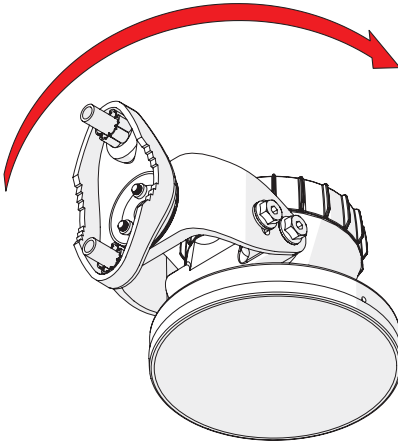

Symmetrical Horn SH-TP 5-80

Pre - Installation

The antenna is pre-assembled for installation on the left side of the pole.
If you need to swap to use the right side of the pole, see page 10.

Ensure that the water drain points downwards!

1

2 **Optional:** Install the 2.9 x 16mm locking screw.

Tighten the locking screw to secure the TwisPort lock mechanism.

*TwistPort™ Adaptor or SIMPER™ Radio sold separately.

Symmetrical Horn SH-TP 5-80

Installation Guide

1 If the locking screw was used,

2

unscrew it by about 10 mm
before unlocking the TwisPort mechanism.

3

* TwisPort™ Adaptor or SIMPER™ Radio sold separately.

Symmetrical Horn SH-TP 5-80

10

Pre - Installation

Optional: Right side of the pole mounting.

Symmetrical Horn SH-TP 5-80

Pre - Installation

Optional: Right side of the pole mounting.

Symmetrical Horn SH-TP 5-80

12

Pre - Installation

Optional: Right side of the pole mounting.