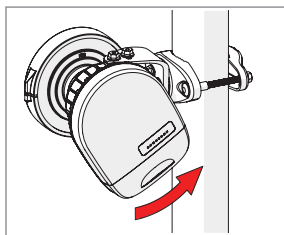

1

2 **Optional:** Install the 2.9 x 16mm locking screw.

Tighten the locking screw to secure the TwisPort lock mechanism.

*TwistPort™ Adaptor or SIMPER™ Radio sold separately.

Symmetrical Horn SH-TP 5-80

Installation Guide

1 If the locking screw was used,

2

unscrew it by about 10 mm
before unlocking the TwisPort mechanism.

3

* TwisPort™ Adaptor or SIMPER™ Radio sold separately.

Symmetrical Horn SH-TP 5-80

10

Pre - Installation

Optional: Right side of the pole mounting.

Symmetrical Horn SH-TP 5-80

Pre - Installation

Optional: Right side of the pole mounting.

Symmetrical Horn SH-TP 5-80

12

Pre - Installation

Optional: Right side of the pole mounting.