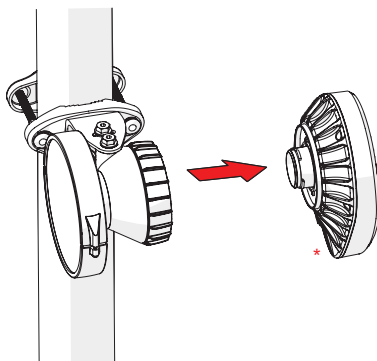

Symmetrical Horn SH-TP 5-80

Pre - Installation

The antenna is pre-assembled for installation on the left side of the pole.
If you need to swap to use the right side of the pole, see page 10.

Ensure that the water drain points downwards!

1

2 **Optional:** Install the 2.9 x 16mm locking screw.

Tighten the locking screw to secure the TwisPort lock mechanism.

*TwistPort™ Adaptor or SIMPER™ Radio sold separately.

Symmetrical Horn SH-TP 5-80

Installation Guide

1 If the locking screw was used,

2

unscrew it by about 10 mm
before unlocking the TwisPort mechanism.

3

* TwisPort™ Adaptor or SIMPER™ Radio sold separately.

Symmetrical Horn SH-TP 5-80

10

Pre - Installation

Optional: Right side of the pole mounting.

Symmetrical Horn SH-TP 5-80

Pre - Installation

Optional: Right side of the pole mounting.

Symmetrical Horn SH-TP 5-80

12

Pre - Installation

Optional: Right side of the pole mounting.