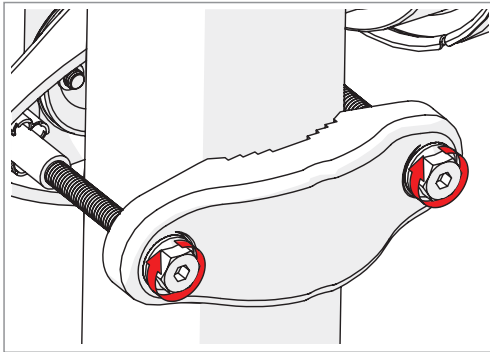

Symmetrical Horn SH-TP 5-80

Pole Installation