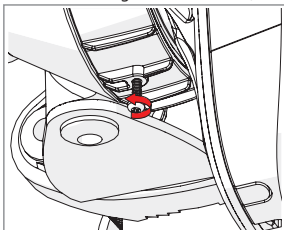

Symmetrical Horn SH-TP 5-80

Pre - Installation

The antenna is pre-assembled for installation on the left side of the pole.
If you need to swap to use the right side of the pole, see page 10.

Ensure that the water drain points downwards!

1

2 **Optional:** Install the 2.9 x 16mm locking screw.

Tighten the locking screw to secure the TwisPort lock mechanism.

*TwistPort™ Adaptor or SIMPER™ Radio sold separately.

Symmetrical Horn SH-TP 5-80

Installation Guide

1 If the locking screw was used,

2

unscrew it by about 10 mm
before unlocking the TwisPort mechanism.

3

* TwisPort™ Adaptor or SIMPER™ Radio sold separately.

Symmetrical Horn SH-TP 5-80

10

Pre - Installation