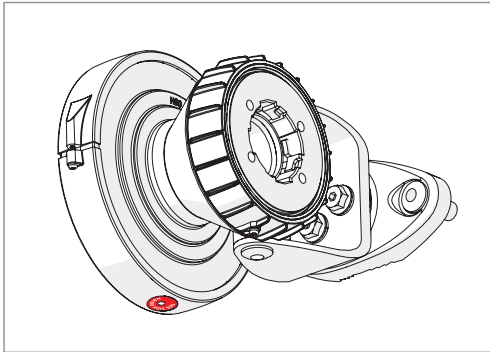

Symmetrical Horn SH-TP 5-80

SYMMETRICAL HORN ANTENNA WITH TWISTPORT CONNECTOR
AND CARRIER CLASS PERFORMANCE

Symmetrical Horn SH-TP 5-80

3

Package Contents

Number	Description	Quantity
1	SH-TP 5-80 Body	1x
2	SH-TP 5-80 Bracket	1x
3	M8 x 42,5mm Screw	2x
4	M8 x 73,5mm Screw	2x
5	2,9 x 16 mm lock Screw	1x

Symmetrical Horn SH-TP 5-80

Pre - Installation

The antenna is pre-assembled for installation on the left side of the pole.
If you need to swap to use the right side of the pole, see page 10.

Ensure that the water drain points downwards!

1

2 **Optional:** Install the 2.9 x 16mm locking screw.

Tighten the locking screw to secure the TwisPort lock mechanism.

*TwistPort™ Adaptor or SIMPER™ Radio sold separately.

Symmetrical Horn SH-TP 5-80

Installation Guide