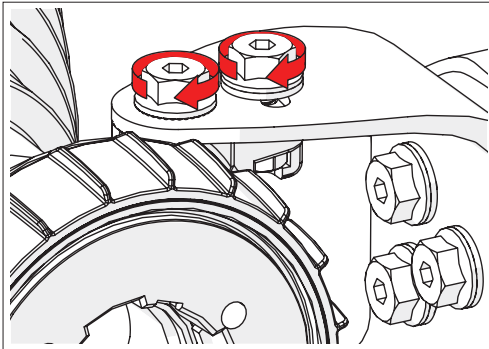

Symmetrical Horn SH-TP 5-30

SYMMETRICAL HORN ANTENNA WITH TWISTPORT CONNECTOR
AND CARRIER CLASS PERFORMANCE

Symmetrical Horn SH-TP 5-30

3

Package Contents

Number	Description	Quantity
1	SH-TP 5-30 Body	1x
2	SH-TP 5-30 Bracket	1x
3	M8 x 42,5mm Screw	2x
4	M8 x 73,5mm Screw	2x
5	2,9 x 16 mm lock Screw	1x

Symmetrical Horn SH-TP 5-30

Pre - Installation

The antenna is pre-assembled for installation on the left side of the pole.
If you need to swap to use the right side of the pole, see page 10.

Ensure that the water drain points downwards!

Symmetrical Horn SH-TP 5-30

Pole Installation

Symmetrical Horn SH-TP 5-30

Installation Guide

Symmetrical Horn SH-TP 5-30

Installation Guide

Symmetrical Horn SH-TP 5-30

Installation Guide

1

2 **Optional:** Install the 2.9 x 16mm locking screw.

Tighten the locking screw to secure the TwisPort lock mechanism.

*TwistPort™ Adaptor or SIMPER™ Radio sold separately.

Symmetrical Horn SH-TP 5-30

Installation Guide