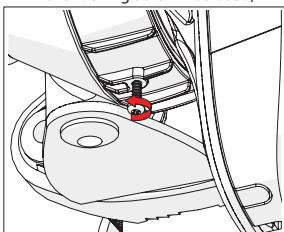

Symmetrical Horn SH-TP 5-30

Pre - Installation

The antenna is pre-assembled for installation on the left side of the pole.
If you need to swap to use the right side of the pole, see page 10.

Ensure that the water drain points downwards!

1

2 **Optional:** Install the 2.9 x 16mm locking screw.

Tighten the locking screw to secure the TwisPort lock mechanism.

*TwistPort™ Adaptor or SIMPER™ Radio sold separately.

Symmetrical Horn SH-TP 5-30

Installation Guide

1 If the locking screw was used,

2

unscrew it by about 10 mm
before unlocking the TwistPort mechanism.

3

* TwistPort™ Adaptor or SIMPER™ Radio sold separately.

Symmetrical Horn SH-TP 5-30

10

Pre - Installation