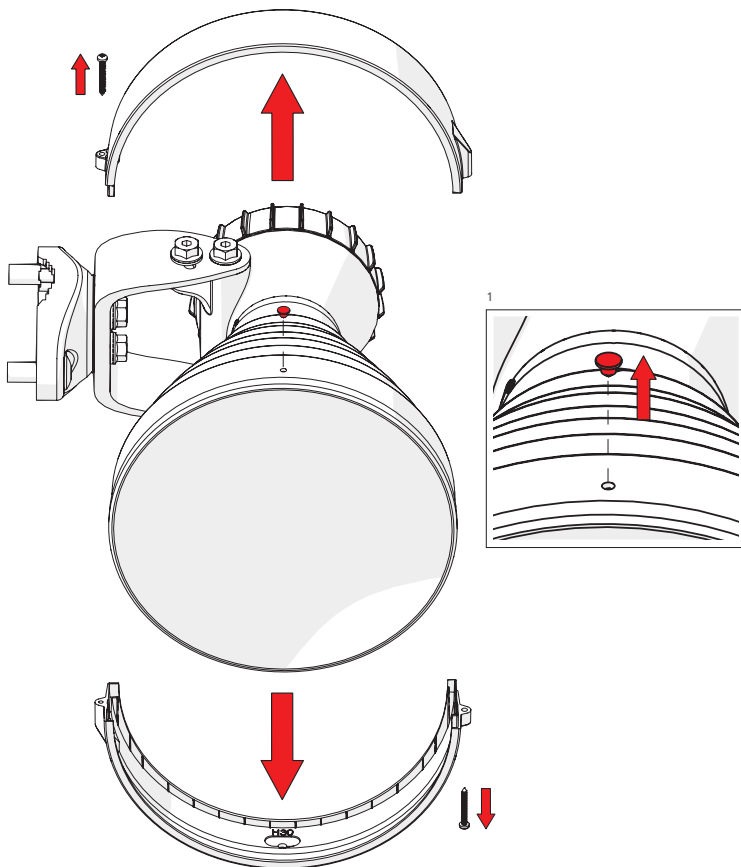

Symmetrical Horn SH-TP 5-30

Pre - Installation

The antenna is pre-assembled for installation on the left side of the pole.
If you need to swap to use the right side of the pole, see page 10.

Ensure that the water drain points downwards!

1

2 **Optional:** Install the 2.9 x 16mm locking screw.

Tighten the locking screw to secure the TwisPort lock mechanism.

*TwistPort™ Adaptor or SIMPER™ Radio sold separately.

Symmetrical Horn SH-TP 5-30

Installation Guide

1 If the locking screw was used,

2

unscrew it by about 10 mm
before unlocking the TwistPort mechanism.

3

* TwistPort™ Adaptor or SIMPER™ Radio sold separately.

Symmetrical Horn SH-TP 5-30

10

Pre - Installation

Optional: Right side of the pole mounting.

Symmetrical Horn SH-TP 5-30

Pre - Installation

Optional: Right side of the pole mounting.

Symmetrical Horn SH-TP 5-30

12

Pre - Installation

Optional: Right side of the pole mounting.