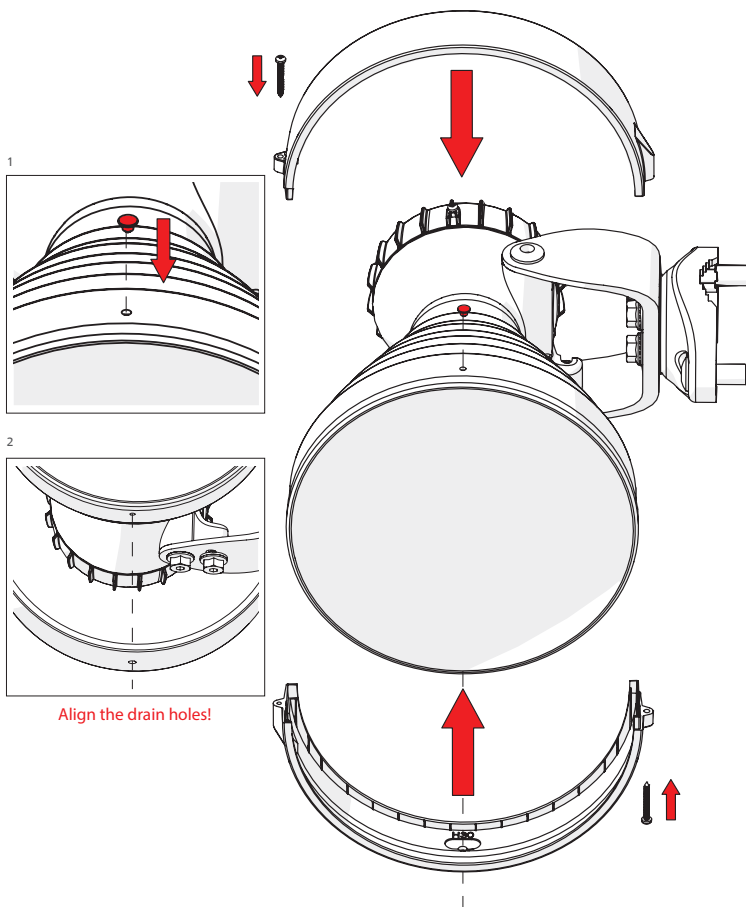

Symmetrical Horn SH-TP 5-30

Pre - Installation

The antenna is pre-assembled for installation on the left side of the pole.
If you need to swap to use the right side of the pole, see page 10.

Ensure that the water drain points downwards!

1 If the locking screw was used,

2

unscrew it by about 10 mm
before unlocking the TwistPort mechanism.

3

* TwistPort™ Adaptor or SIMPER™ Radio sold separately.

Symmetrical Horn SH-TP 5-30

10

Pre - Installation

Optional: Right side of the pole mounting.

Symmetrical Horn SH-TP 5-30

Pre - Installation

Optional: Right side of the pole mounting.

Symmetrical Horn SH-TP 5-30

12

Pre - Installation

Optional: Right side of the pole mounting.

Symmetrical Horn SH-TP 5-30

13

Pre - Installation

Optional: Right side of the pole mounting, continue on page 5.

Ensure that the water drain points downwards!

Compatible Devices

RF elements®

any TwistPort™ Adaptor