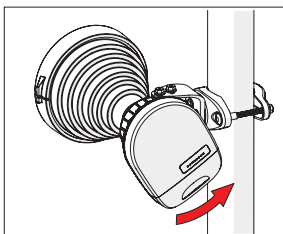

Symmetrical Horn SH-TP 5-30

Pre - Installation

The antenna is pre-assembled for installation on the left side of the pole.
If you need to swap to use the right side of the pole, see page 10.

Ensure that the water drain points downwards!

1

2 **Optional:** Install the 2.9 x 16mm locking screw.

Tighten the locking screw to secure the TwisPort lock mechanism.

*TwistPort™ Adaptor or SIMPER™ Radio sold separately.

Symmetrical Horn SH-TP 5-30

Installation Guide

1 If the locking screw was used,

2

unscrew it by about 10 mm
before unlocking the TwistPort mechanism.

3

* TwistPort™ Adaptor or SIMPER™ Radio sold separately.

Symmetrical Horn SH-TP 5-30

10

Pre - Installation

Optional: Right side of the pole mounting.

Symmetrical Horn SH-TP 5-30

Pre - Installation

Optional: Right side of the pole mounting.

Symmetrical Horn SH-TP 5-30

12

Pre - Installation

Optional: Right side of the pole mounting.