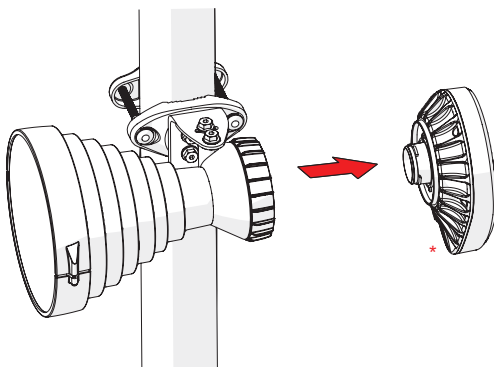

Symmetrical Horn SH-TP 5-30

Pre - Installation

The antenna is pre-assembled for installation on the left side of the pole.
If you need to swap to use the right side of the pole, see page 10.

Ensure that the water drain points downwards!

1

2 **Optional:** Install the 2.9 x 16mm locking screw.

Tighten the locking screw to secure the TwisPort lock mechanism.

*TwistPort™ Adaptor or SIMPER™ Radio sold separately.

Symmetrical Horn SH-TP 5-30

Installation Guide

1 If the locking screw was used,

2

unscrew it by about 10 mm
before unlocking the TwistPort mechanism.

3

* TwistPort™ Adaptor or SIMPER™ Radio sold separately.

Symmetrical Horn SH-TP 5-30

10

Pre - Installation

Optional: Right side of the pole mounting.

Symmetrical Horn SH-TP 5-30

Pre - Installation

Optional: Right side of the pole mounting.

Symmetrical Horn SH-TP 5-30

12

Pre - Installation

Optional: Right side of the pole mounting.