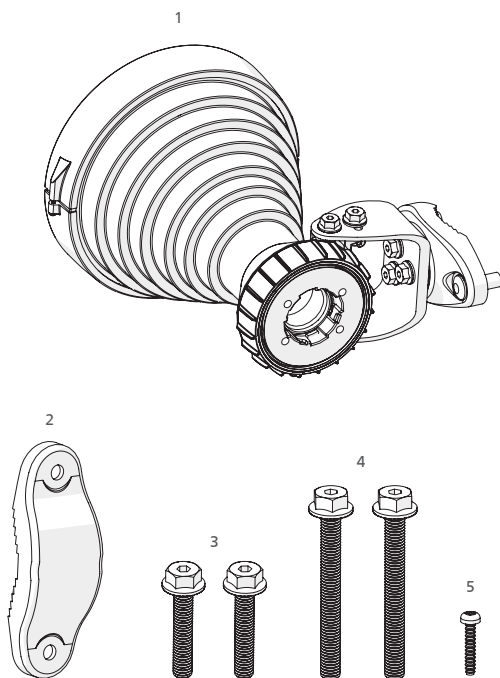

Symmetrical Horn SH-TP 5-30

SYMMETRICAL HORN ANTENNA WITH TWISTPORT CONNECTOR
AND CARRIER CLASS PERFORMANCE

Symmetrical Horn SH-TP 5-30

3

Package Contents

Number	Description	Quantity
1	SH-TP 5-30 Body	1x
2	SH-TP 5-30 Bracket	1x
3	M8 x 42,5mm Screw	2x
4	M8 x 73,5mm Screw	2x
5	2,9 x 16 mm lock Screw	1x

Symmetrical Horn SH-TP 5-30

Pre - Installation

The antenna is pre-assembled for installation on the left side of the pole.
If you need to swap to use the right side of the pole, see page 10.

Ensure that the water drain points downwards!

1

2 **Optional:** Install the 2.9 x 16mm locking screw.

Tighten the locking screw to secure the TwisPort lock mechanism.

*TwistPort™ Adaptor or SIMPER™ Radio sold separately.

Symmetrical Horn SH-TP 5-30

Installation Guide

Optional: Right side of the pole mounting.

Symmetrical Horn SH-TP 5-30

Pre - Installation

Optional: Right side of the pole mounting.

Symmetrical Horn SH-TP 5-30

12

Pre - Installation

Optional: Right side of the pole mounting.