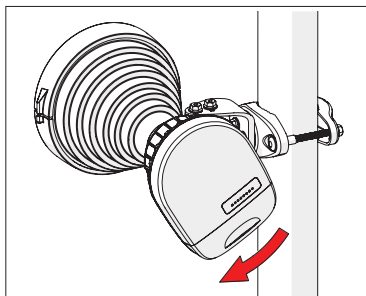

Symmetrical Horn SH-TP 5-30

Pre - Installation

The antenna is pre-assembled for installation on the left side of the pole.
If you need to swap to use the right side of the pole, see page 10.

Ensure that the water drain points downwards!

Symmetrical Horn SH-TP 5-30

Pole Installation

Symmetrical Horn SH-TP 5-30

Installation Guide

Symmetrical Horn SH-TP 5-30

Installation Guide

Symmetrical Horn SH-TP 5-30

Installation Guide

1

2 **Optional:** Install the 2.9 x 16mm locking screw.

Tighten the locking screw to secure the TwisPort lock mechanism.

*TwistPort™ Adaptor or SIMPER™ Radio sold separately.

Symmetrical Horn SH-TP 5-30

Installation Guide