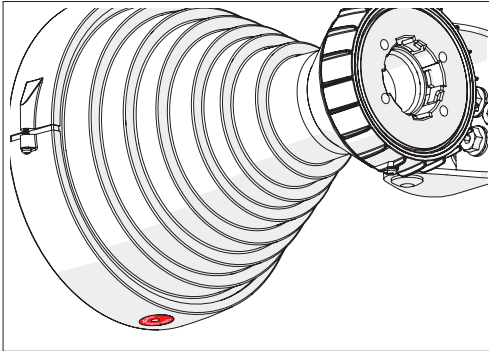

Symmetrical Horn SH-TP 5-30

SYMMETRICAL HORN ANTENNA WITH TWISTPORT CONNECTOR
AND CARRIER CLASS PERFORMANCE

Symmetrical Horn SH-TP 5-30

3

Package Contents

Number	Description	Quantity
1	SH-TP 5-30 Body	1x
2	SH-TP 5-30 Bracket	1x
3	M8 x 42,5mm Screw	2x
4	M8 x 73,5mm Screw	2x
5	2,9 x 16 mm lock Screw	1x

Symmetrical Horn SH-TP 5-30

Pre - Installation

The antenna is pre-assembled for installation on the left side of the pole.
If you need to swap to use the right side of the pole, see page 10.

Ensure that the water drain points downwards!

Symmetrical Horn SH-TP 5-30

Pole Installation

Symmetrical Horn SH-TP 5-30

Installation Guide

Symmetrical Horn SH-TP 5-30

Installation Guide

Symmetrical Horn SH-TP 5-30

Installation Guide

1

2 **Optional:** Install the 2.9 x 16mm locking screw.

Tighten the locking screw to secure the TwisPort lock mechanism.

*TwistPort™ Adaptor or SIMPER™ Radio sold separately.

Symmetrical Horn SH-TP 5-30

Installation Guide