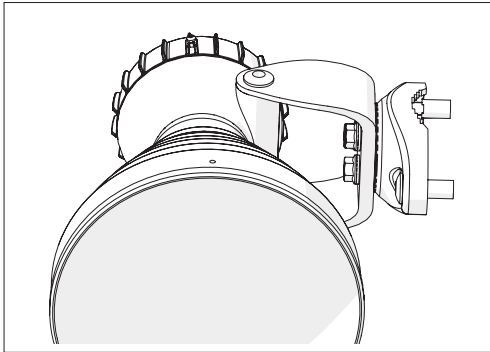

Symmetrical Horn SH-TP 5-30

Pre - Installation

The antenna is pre-assembled for installation on the left side of the pole.
If you need to swap to use the right side of the pole, see page 10.

Ensure that the water drain points downwards!

1

2 **Optional:** Install the 2.9 x 16mm locking screw.

Tighten the locking screw to secure the TwisPort lock mechanism.

*TwistPort™ Adaptor or SIMPER™ Radio sold separately.

Symmetrical Horn SH-TP 5-30

Installation Guide

1 If the locking screw was used,

2

unscrew it by about 10 mm
before unlocking the TwistPort mechanism.

3

* TwistPort™ Adaptor or SIMPER™ Radio sold separately.

Symmetrical Horn SH-TP 5-30

10

Pre - Installation

Optional: Right side of the pole mounting.

Symmetrical Horn SH-TP 5-30

Pre - Installation

Optional: Right side of the pole mounting.

Symmetrical Horn SH-TP 5-30

12

Pre - Installation

Optional: Right side of the pole mounting.