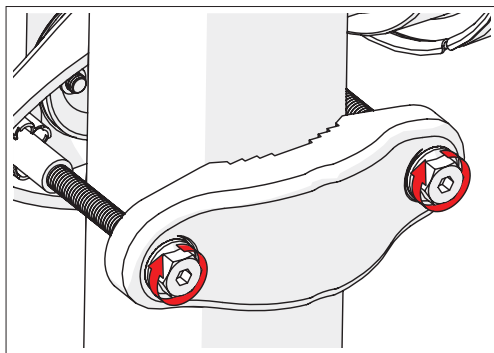

Symmetrical Horn SH-TP 5-30

Pole Installation