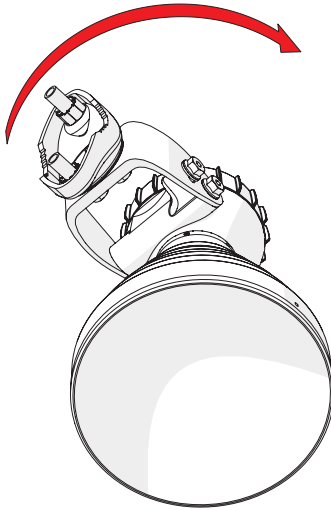

Symmetrical Horn SH-TP 5-30

Pre - Installation

The antenna is pre-assembled for installation on the left side of the pole.
If you need to swap to use the right side of the pole, see page 10.

Ensure that the water drain points downwards!

1

2 **Optional:** Install the 2.9 x 16mm locking screw.

Tighten the locking screw to secure the TwisPort lock mechanism.

*TwistPort™ Adaptor or SIMPER™ Radio sold separately.

Symmetrical Horn SH-TP 5-30

Installation Guide

1 If the locking screw was used,

2

unscrew it by about 10 mm
before unlocking the TwistPort mechanism.

3

* TwistPort™ Adaptor or SIMPER™ Radio sold separately.

Symmetrical Horn SH-TP 5-30

10

Pre - Installation

Optional: Right side of the pole mounting.

Symmetrical Horn SH-TP 5-30

Pre - Installation

Optional: Right side of the pole mounting.

Symmetrical Horn SH-TP 5-30

12

Pre - Installation

Optional: Right side of the pole mounting.