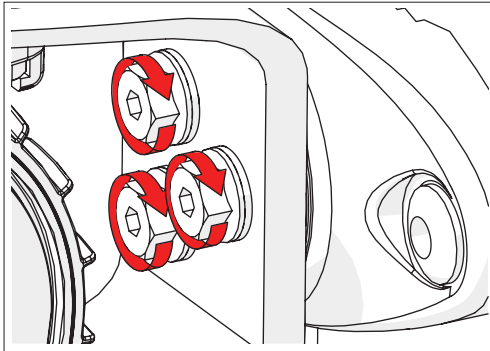

Symmetrical Horn SH-TP 5-30

SYMMETRICAL HORN ANTENNA WITH TWISTPORT CONNECTOR
AND CARRIER CLASS PERFORMANCE

Symmetrical Horn SH-TP 5-30

3

Package Contents

Number	Description	Quantity
1	SH-TP 5-30 Body	1x
2	SH-TP 5-30 Bracket	1x
3	M8 x 42,5mm Screw	2x
4	M8 x 73,5mm Screw	2x
5	2,9 x 16 mm lock Screw	1x

Symmetrical Horn SH-TP 5-30

Pre - Installation

The antenna is pre-assembled for installation on the left side of the pole.
If you need to swap to use the right side of the pole, see page 10.

Ensure that the water drain points downwards!

Symmetrical Horn SH-TP 5-30

Pole Installation

Symmetrical Horn SH-TP 5-30

Installation Guide

Symmetrical Horn SH-TP 5-30

Installation Guide

Symmetrical Horn SH-TP 5-30

Installation Guide

1

2 **Optional:** Install the 2.9 x 16mm locking screw.

Tighten the locking screw to secure the TwisPort lock mechanism.

*TwistPort™ Adaptor or SIMPER™ Radio sold separately.

Symmetrical Horn SH-TP 5-30

Installation Guide