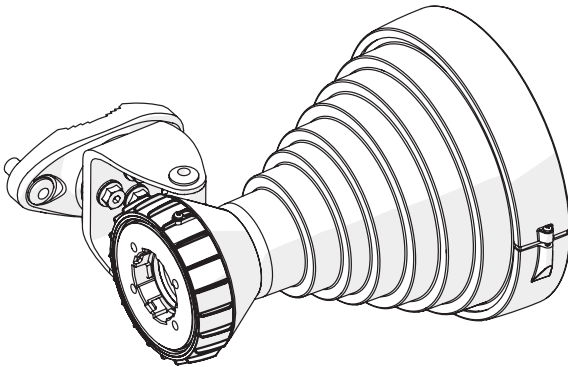

Symmetrical Horn SH-TP 5-30

Pre - Installation

The antenna is pre-assembled for installation on the left side of the pole.
If you need to swap to use the right side of the pole, see page 10.

Ensure that the water drain points downwards!

1 If the locking screw was used,

2

unscrew it by about 10 mm
before unlocking the TwistPort mechanism.

3

* TwistPort™ Adaptor or SIMPER™ Radio sold separately.

Symmetrical Horn SH-TP 5-30

10

Pre - Installation

Optional: Right side of the pole mounting.

Symmetrical Horn SH-TP 5-30

Pre - Installation

Optional: Right side of the pole mounting.

Symmetrical Horn SH-TP 5-30

12

Pre - Installation

Optional: Right side of the pole mounting.

Symmetrical Horn SH-TP 5-30

13

Pre - Installation

Optional: Right side of the pole mounting, continue on page 5.

Ensure that the water drain points downwards!

Compatible Devices

RF elements®

any TwistPort™ Adaptor