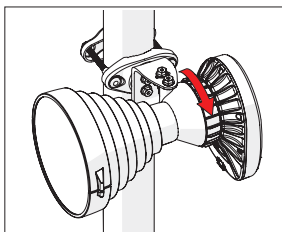

Symmetrical Horn SH-TP 5-30

Pre - Installation

The antenna is pre-assembled for installation on the left side of the pole.
If you need to swap to use the right side of the pole, see page 10.

Ensure that the water drain points downwards!

Symmetrical Horn SH-TP 5-30

Pole Installation

Symmetrical Horn SH-TP 5-30

Installation Guide

Symmetrical Horn SH-TP 5-30

Installation Guide

Symmetrical Horn SH-TP 5-30

Installation Guide

1

2 **Optional:** Install the 2.9 x 16mm locking screw.

Tighten the locking screw to secure the TwisPort lock mechanism.

*TwistPort™ Adaptor or SIMPER™ Radio sold separately.

Symmetrical Horn SH-TP 5-30

Installation Guide

1 If the locking screw was used,

2

unscrew it by about 10 mm
before unlocking the TwistPort mechanism.

3

* TwistPort™ Adaptor or SIMPER™ Radio sold separately.

Symmetrical Horn SH-TP 5-30

10

Pre - Installation