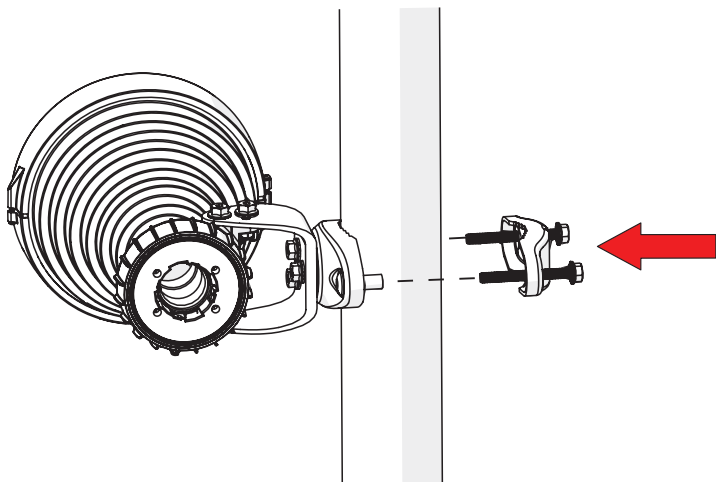

Symmetrical Horn SH-TP 5-30

SYMMETRICAL HORN ANTENNA WITH TWISTPORT CONNECTOR
AND CARRIER CLASS PERFORMANCE

Symmetrical Horn SH-TP 5-30

3

Package Contents

Number	Description	Quantity
1	SH-TP 5-30 Body	1x
2	SH-TP 5-30 Bracket	1x
3	M8 x 42,5mm Screw	2x
4	M8 x 73,5mm Screw	2x
5	2,9 x 16 mm lock Screw	1x

Symmetrical Horn SH-TP 5-30

Pre - Installation

The antenna is pre-assembled for installation on the left side of the pole.
If you need to swap to use the right side of the pole, see page 10.

Ensure that the water drain points downwards!

Symmetrical Horn SH-TP 5-30

Pole Installation

Symmetrical Horn SH-TP 5-30

Installation Guide

Symmetrical Horn SH-TP 5-30

Installation Guide

Symmetrical Horn SH-TP 5-30

Installation Guide

1

2 **Optional:** Install the 2.9 x 16mm locking screw.

Tighten the locking screw to secure the TwisPort lock mechanism.

*TwistPort™ Adaptor or SIMPER™ Radio sold separately.

Symmetrical Horn SH-TP 5-30

Installation Guide