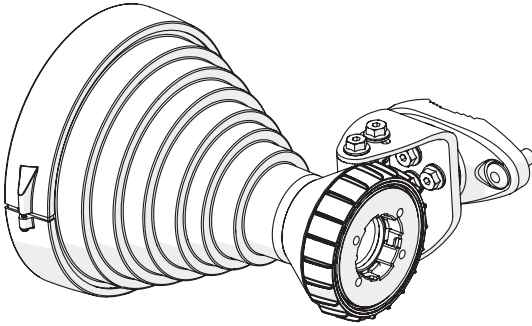

Symmetrical Horn SH-TP 5-30

SYMMETRICAL HORN ANTENNA WITH TWISTPORT CONNECTOR
AND CARRIER CLASS PERFORMANCE

Symmetrical Horn SH-TP 5-30

3

Package Contents

Number	Description	Quantity
1	SH-TP 5-30 Body	1x
2	SH-TP 5-30 Bracket	1x
3	M8 x 42,5mm Screw	2x
4	M8 x 73,5mm Screw	2x
5	2,9 x 16 mm lock Screw	1x

Symmetrical Horn SH-TP 5-30

Pre - Installation

The antenna is pre-assembled for installation on the left side of the pole.
If you need to swap to use the right side of the pole, see page 10.

Ensure that the water drain points downwards!

Symmetrical Horn SH-TP 5-30

Pole Installation

Symmetrical Horn SH-TP 5-30

Installation Guide

Symmetrical Horn SH-TP 5-30

Installation Guide

Symmetrical Horn SH-TP 5-30

Installation Guide

1

2 **Optional:** Install the 2.9 x 16mm locking screw.

Tighten the locking screw to secure the TwisPort lock mechanism.

*TwistPort™ Adaptor or SIMPER™ Radio sold separately.

Symmetrical Horn SH-TP 5-30

Installation Guide