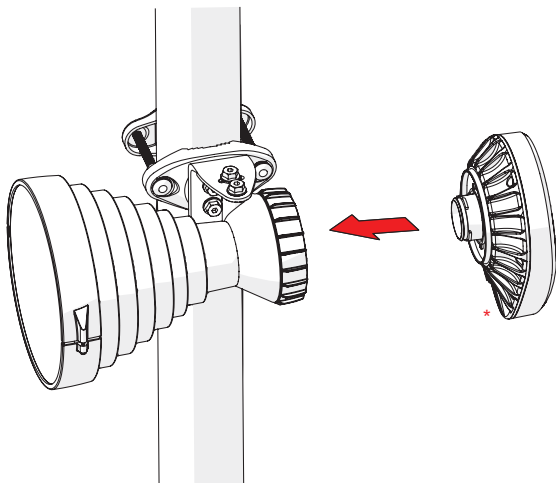

Symmetrical Horn SH-TP 5-30

SYMMETRICAL HORN ANTENNA WITH TWISTPORT CONNECTOR
AND CARRIER CLASS PERFORMANCE

Symmetrical Horn SH-TP 5-30

3

Package Contents

Number	Description	Quantity
1	SH-TP 5-30 Body	1x
2	SH-TP 5-30 Bracket	1x
3	M8 x 42,5mm Screw	2x
4	M8 x 73,5mm Screw	2x
5	2,9 x 16 mm lock Screw	1x

Symmetrical Horn SH-TP 5-30

Pre - Installation

The antenna is pre-assembled for installation on the left side of the pole.
If you need to swap to use the right side of the pole, see page 10.

Ensure that the water drain points downwards!

Symmetrical Horn SH-TP 5-30

Pole Installation

Symmetrical Horn SH-TP 5-30

Installation Guide

Symmetrical Horn SH-TP 5-30

Installation Guide

Symmetrical Horn SH-TP 5-30

Installation Guide

1

2 **Optional:** Install the 2.9 x 16mm locking screw.

Tighten the locking screw to secure the TwisPort lock mechanism.

*TwistPort™ Adaptor or SIMPER™ Radio sold separately.

Symmetrical Horn SH-TP 5-30

Installation Guide