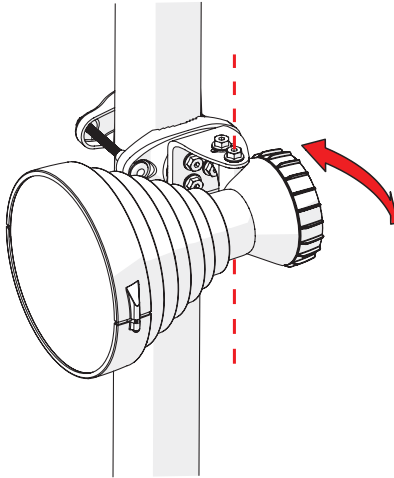

Symmetrical Horn SH-TP 5-30

SYMMETRICAL HORN ANTENNA WITH TWISTPORT CONNECTOR
AND CARRIER CLASS PERFORMANCE

Symmetrical Horn SH-TP 5-30

3

Package Contents

Number	Description	Quantity
1	SH-TP 5-30 Body	1x
2	SH-TP 5-30 Bracket	1x
3	M8 x 42,5mm Screw	2x
4	M8 x 73,5mm Screw	2x
5	2,9 x 16 mm lock Screw	1x

Symmetrical Horn SH-TP 5-30

Pre - Installation

The antenna is pre-assembled for installation on the left side of the pole.
If you need to swap to use the right side of the pole, see page 10.

Ensure that the water drain points downwards!

Symmetrical Horn SH-TP 5-30

Pole Installation

Symmetrical Horn SH-TP 5-30

Installation Guide

Symmetrical Horn SH-TP 5-30

Installation Guide

Symmetrical Horn SH-TP 5-30

Installation Guide

1

2 **Optional:** Install the 2.9 x 16mm locking screw.

Tighten the locking screw to secure the TwisPort lock mechanism.

*TwistPort™ Adaptor or SIMPER™ Radio sold separately.

Symmetrical Horn SH-TP 5-30

Installation Guide