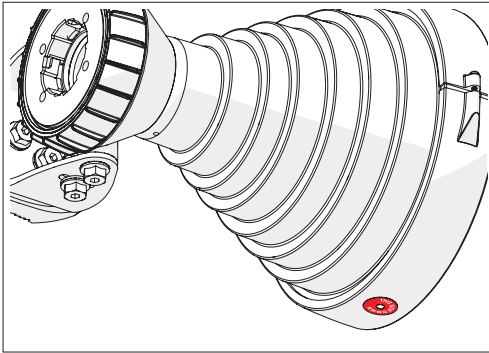

Symmetrical Horn SH-TP 5-30

Pre - Installation

The antenna is pre-assembled for installation on the left side of the pole.
If you need to swap to use the right side of the pole, see page 10.

Ensure that the water drain points downwards!

1 If the locking screw was used,

2

unscrew it by about 10 mm
before unlocking the TwistPort mechanism.

3

* TwistPort™ Adaptor or SIMPER™ Radio sold separately.

Symmetrical Horn SH-TP 5-30

10

Pre - Installation

Optional: Right side of the pole mounting.

Symmetrical Horn SH-TP 5-30

Pre - Installation

Optional: Right side of the pole mounting.

Symmetrical Horn SH-TP 5-30

12

Pre - Installation

Optional: Right side of the pole mounting.

Symmetrical Horn SH-TP 5-30

13

Pre - Installation

Optional: Right side of the pole mounting, continue on page 5.

Ensure that the water drain points downwards!

Compatible Devices

RF elements®

any TwistPort™ Adaptor