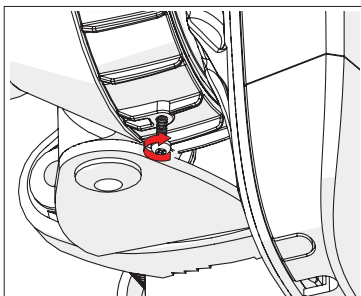

Symmetrical Horn SH-TP 5-30

Pre - Installation

The antenna is pre-assembled for installation on the left side of the pole.
If you need to swap to use the right side of the pole, see page 10.

Ensure that the water drain points downwards!

Symmetrical Horn SH-TP 5-30

Pole Installation

Symmetrical Horn SH-TP 5-30

Installation Guide

Symmetrical Horn SH-TP 5-30

Installation Guide

Symmetrical Horn SH-TP 5-30

Installation Guide

1

2 **Optional:** Install the 2.9 x 16mm locking screw.

Tighten the locking screw to secure the TwisPort lock mechanism.

*TwistPort™ Adaptor or SIMPER™ Radio sold separately.

Symmetrical Horn SH-TP 5-30

Installation Guide

1 If the locking screw was used,

2

unscrew it by about 10 mm
before unlocking the TwistPort mechanism.

3

* TwistPort™ Adaptor or SIMPER™ Radio sold separately.

Symmetrical Horn SH-TP 5-30

10

Pre - Installation