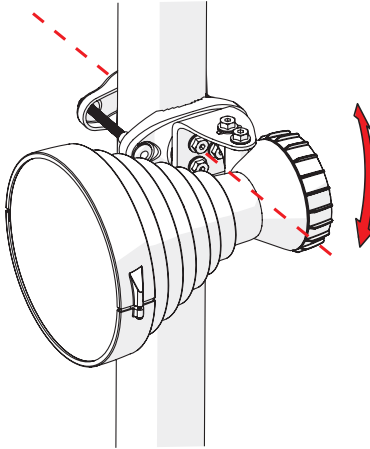

Symmetrical Horn SH-TP 5-30

SYMMETRICAL HORN ANTENNA WITH TWISTPORT CONNECTOR
AND CARRIER CLASS PERFORMANCE

Symmetrical Horn SH-TP 5-30

3

Package Contents

Number	Description	Quantity
1	SH-TP 5-30 Body	1x
2	SH-TP 5-30 Bracket	1x
3	M8 x 42,5mm Screw	2x
4	M8 x 73,5mm Screw	2x
5	2,9 x 16 mm lock Screw	1x

Symmetrical Horn SH-TP 5-30

Pre - Installation

The antenna is pre-assembled for installation on the left side of the pole.
If you need to swap to use the right side of the pole, see page 10.

Ensure that the water drain points downwards!

Symmetrical Horn SH-TP 5-30

Pole Installation

Symmetrical Horn SH-TP 5-30

Installation Guide

Symmetrical Horn SH-TP 5-30

Installation Guide

Symmetrical Horn SH-TP 5-30

Installation Guide

1

2 **Optional:** Install the 2.9 x 16mm locking screw.

Tighten the locking screw to secure the TwisPort lock mechanism.

*TwistPort™ Adaptor or SIMPER™ Radio sold separately.

Symmetrical Horn SH-TP 5-30

Installation Guide